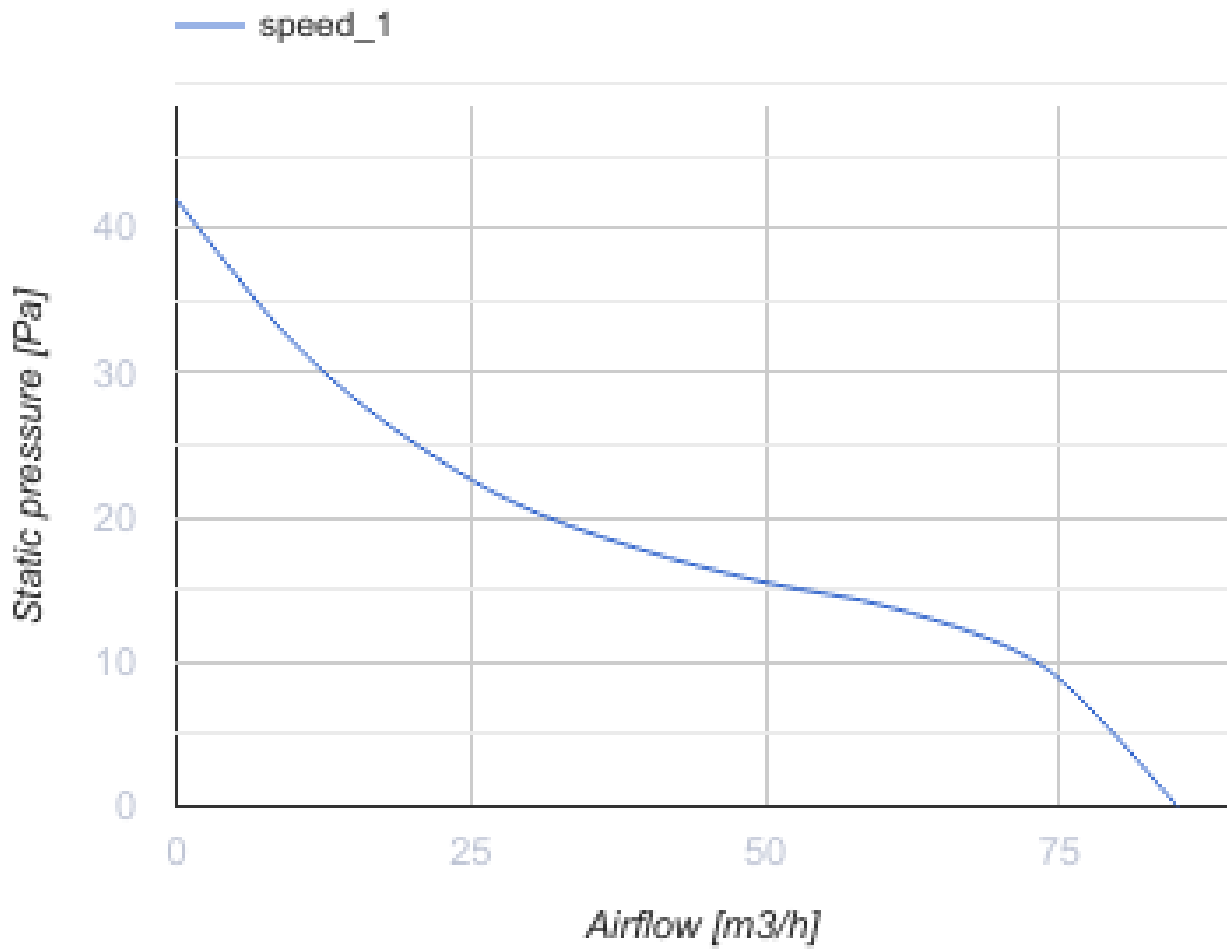

100 Solid Beige

Low-noise and low-power extract axial fan with air flow up to 155 m³/h

- Maximum airflow: 85
- Sound pressure level LpA at 3 m: 27
- Motor type: AC
- Casing material: Plastic
- Backdraft protection: Backdraft damper

	Unit of measurement	100 Solid Beige
Connected air duct size	mm	100
Speed	-	1
Minimum supply voltage	V	220
Maximum supply voltage	V	240
Power supply frequency	Hz	50
Rated power	W	8
Unit current	A	0.05
Maximum airflow	m ³ /h	85
Sound pressure level LpA at 3 m	dB(A)	27
Weight	kg	0.51
Ambient air temperature min	°C	1
Ambient air temperature max	°C	45
Ingress protection rating	-	IP44