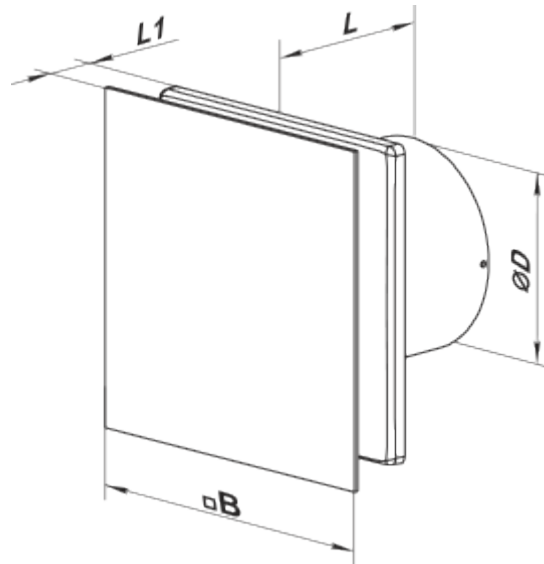

100 Solid Beige

Low-noise and low-power extract axial fan with air flow up to 155 m³/h

- Maximum airflow: 85
- Sound pressure level LpA at 3 m: 27
- Motor type: AC
- Casing material: Plastic
- Backdraft protection: Backdraft damper

	Unit of measurement	100 Solid Beige
Connected air duct size	mm	100
Speed	-	1
Minimum supply voltage	V	220
Maximum supply voltage	V	240
Power supply frequency	Hz	50
Rated power	W	8
Unit current	A	0.05
Maximum airflow	m ³ /h	85
Sound pressure level LpA at 3 m	dB(A)	27
Weight	kg	0.51
Ambient air temperature min	°C	1
Ambient air temperature max	°C	45
Ingress protection rating	-	IP44

Dimensions

Ø D	B	L	L1
99	160	79	38

Accessories

Flanges

Name	Photo	Description
FO 100		The window flange applicable for all VENTS fans except for VKO, VKO1, iFan, Quiet, MAO, CF