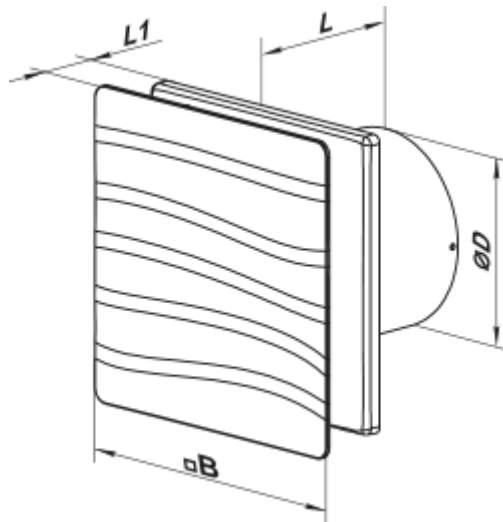

	Unit of measurement	100 Wave One L (220 V/60 Hz)
Connected air duct size	mm	100
Speed	-	1
Minimum supply voltage	V	220
Maximum supply voltage	V	220
Power supply frequency	Hz	60
Weight	kg	0.51
Ambient air temperature min	°C	1
Ambient air temperature max	°C	45
Ingress protection rating	-	IP44 Zone 1

Dimensions

D	B	L	L1
99	160	79	38

Accessories

Cooker Hoods

Name	Photo	Description
FO 100		The window flange applicable for all VENTS fans except for VKO, VKO1, iFan, Quiet, MAO, CF