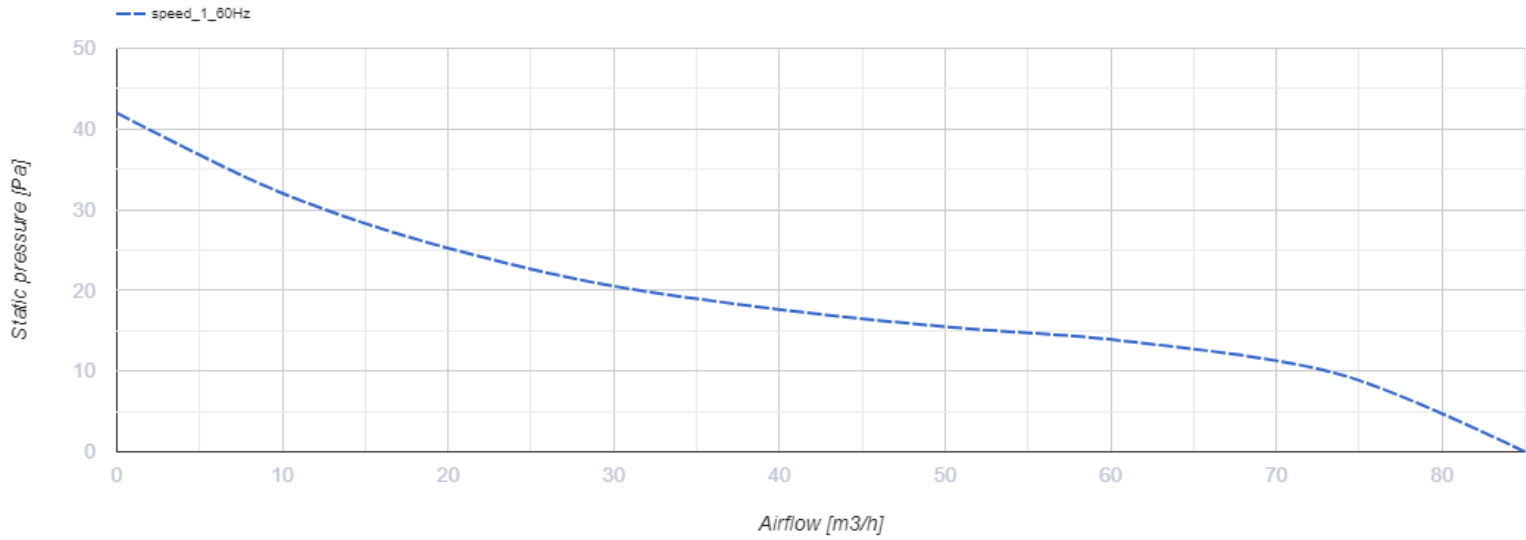

100 Wave One L (220 V/60 Hz)

Low-noise and low-power extract axial fan suitable for use in Zone 1

- Motor type: AC
- Impeller type: Mixed
- Casing material: ABS Plastic
- Backdraft protection: Backdraft damper

	Unit of measurement	100 Wave One L (220 V/60 Hz)
Connected air duct size	mm	100
Speed	-	1
Minimum supply voltage	V	220
Maximum supply voltage	V	220
Power supply frequency	Hz	60
Weight	kg	0.51
Ambient air temperature min	°C	1
Ambient air temperature max	°C	45
Ingress protection rating	-	IP44 Zone 1