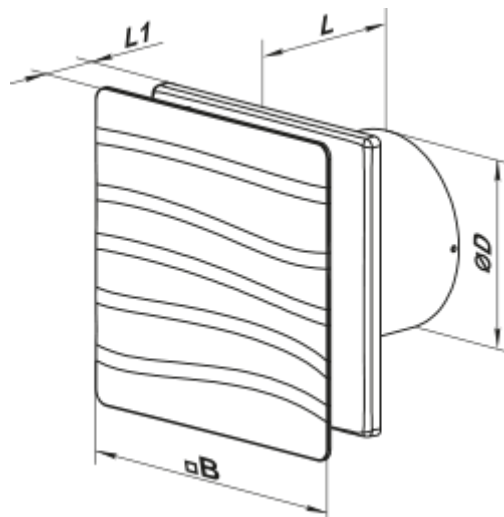

100 Wave One T L (220 V/60 Hz)

Axial decorative fans for extract ventilation suitable for use in Zone 1

- Motor type: AC
- Impeller type: Mixed-flow
- Casing material: ABS Plastic
- Backdraft protection: Backdraft damper
- Timer: Turn off timer

	Unit of measurement	100 Wave One T L (220 V/60 Hz)
Connected air duct size	mm	100
Speed	-	1
Minimum supply voltage	V	220
Maximum supply voltage	V	220
Weight	kg	0.51
Ambient air temperature min	°C	1
Ambient air temperature max	°C	45
Ingress protection rating	-	IP44 Zone 1

Dimensions

D	B	L	L1
99	160	79	38

Accessories

Flanges

Name	Photo	Description
FO 100		The window flange applicable for all VENTS fans except for VKO, VKO1, iFan, Quiet, MAO, CF