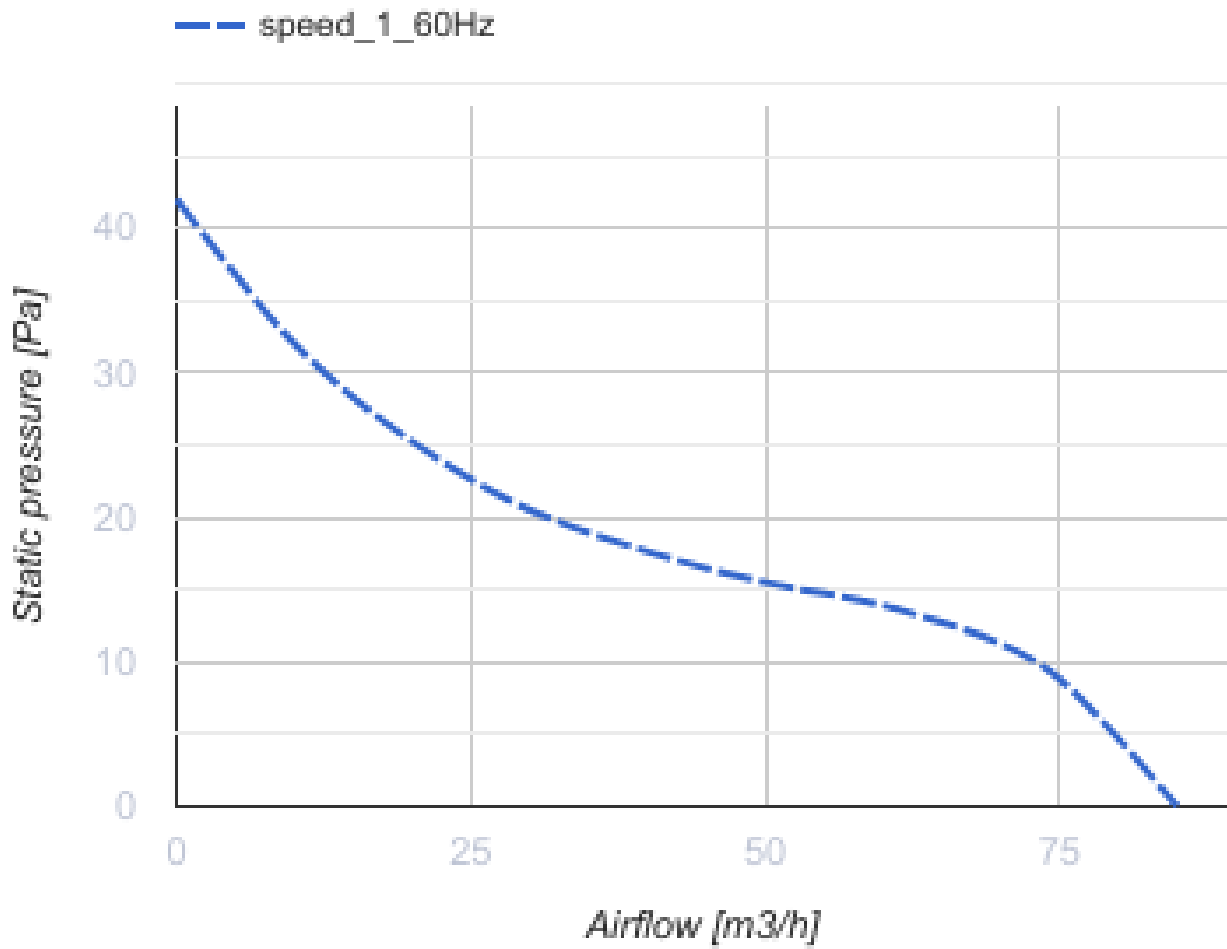

100 Wave One T L (220 V/60 Hz)

Axial decorative fans for extract ventilation suitable for use in Zone 1

- Motor type: AC
- Impeller type: Mixed-flow
- Casing material: ABS Plastic
- Backdraft protection: Backdraft damper
- Timer: Turn off timer

	Unit of measurement	100 Wave One T L (220 V/60 Hz)
Connected air duct size	mm	100
Speed	-	1
Minimum supply voltage	V	220
Maximum supply voltage	V	220
Weight	kg	0.51
Ambient air temperature min	°C	1
Ambient air temperature max	°C	45
Ingress protection rating	-	IP44 Zone 1