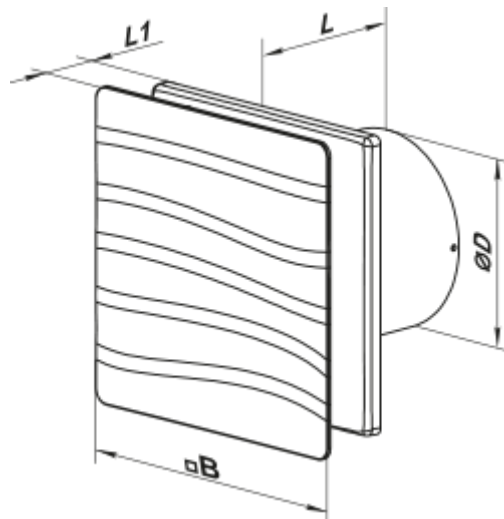

	Unit of measurement	100 Wave One T1 L (220 V/60 Hz)
Connected air duct size	mm	100
Speed	-	1
Minimum supply voltage	V	220
Maximum supply voltage	V	220
Power supply frequency	Hz	60
Weight	kg	0.51
Ambient air temperature min	°C	1
Ambient air temperature max	°C	45
Ingress protection rating	-	IP44 Zone 1

Dimensions

D	B	L	L1
99	160	79	38

Accessories

Cooker Hoods

Name	Photo	Description
------	-------	-------------

[FO_100](#)

The window flange applicable for all VENTS fans except for VKO, VKO1, iFan, Quiet, MAO, CF