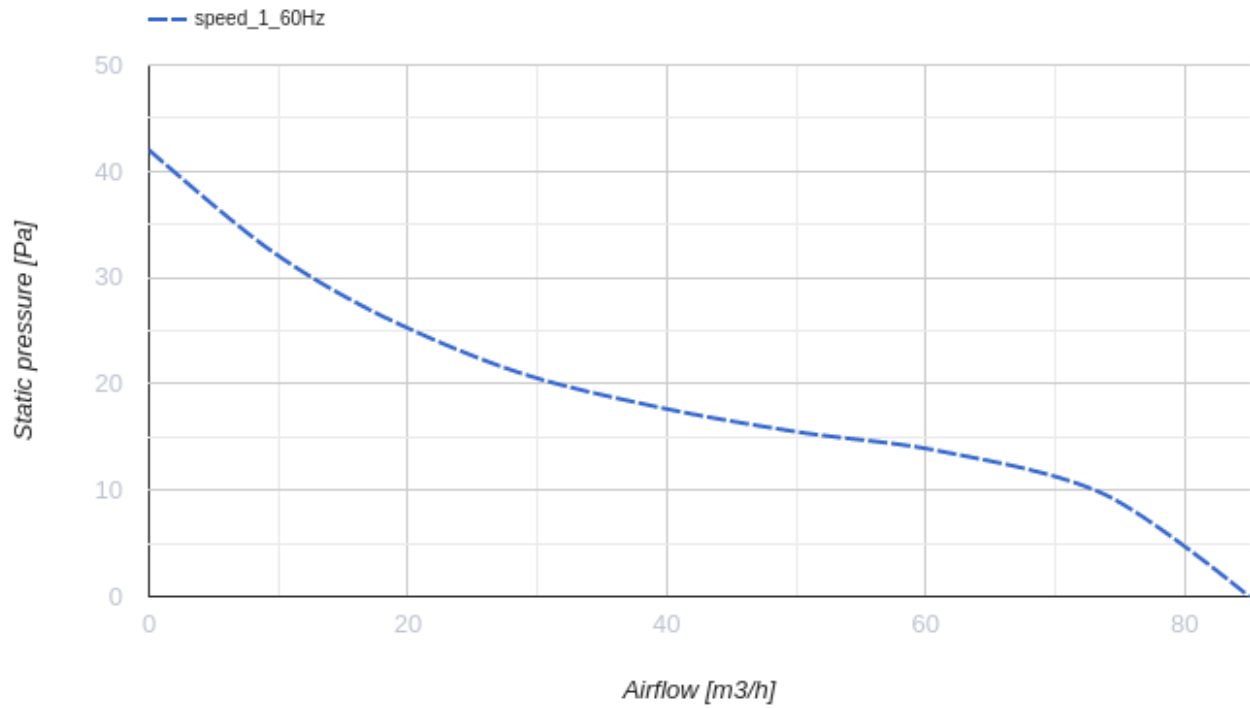

100 Wave One T1 L (220 V/60 Hz)

Low-noise and low-power extract axial fan suitable for use in Zone 1

- Motor type: AC
- Impeller type: Mixed
- Casing material: ABS Plastic
- Backdraft protection: Backdraft damper
- Timer: Turn off timer, Turn on timer

	Unit of measurement	100 Wave One T1 L (220 V/60 Hz)
Connected air duct size	mm	100
Speed	-	1
Minimum supply voltage	V	220
Maximum supply voltage	V	220
Power supply frequency	Hz	60
Weight	kg	0.51
Ambient air temperature min	°C	1
Ambient air temperature max	°C	45
Ingress protection rating	-	IP44 Zone 1