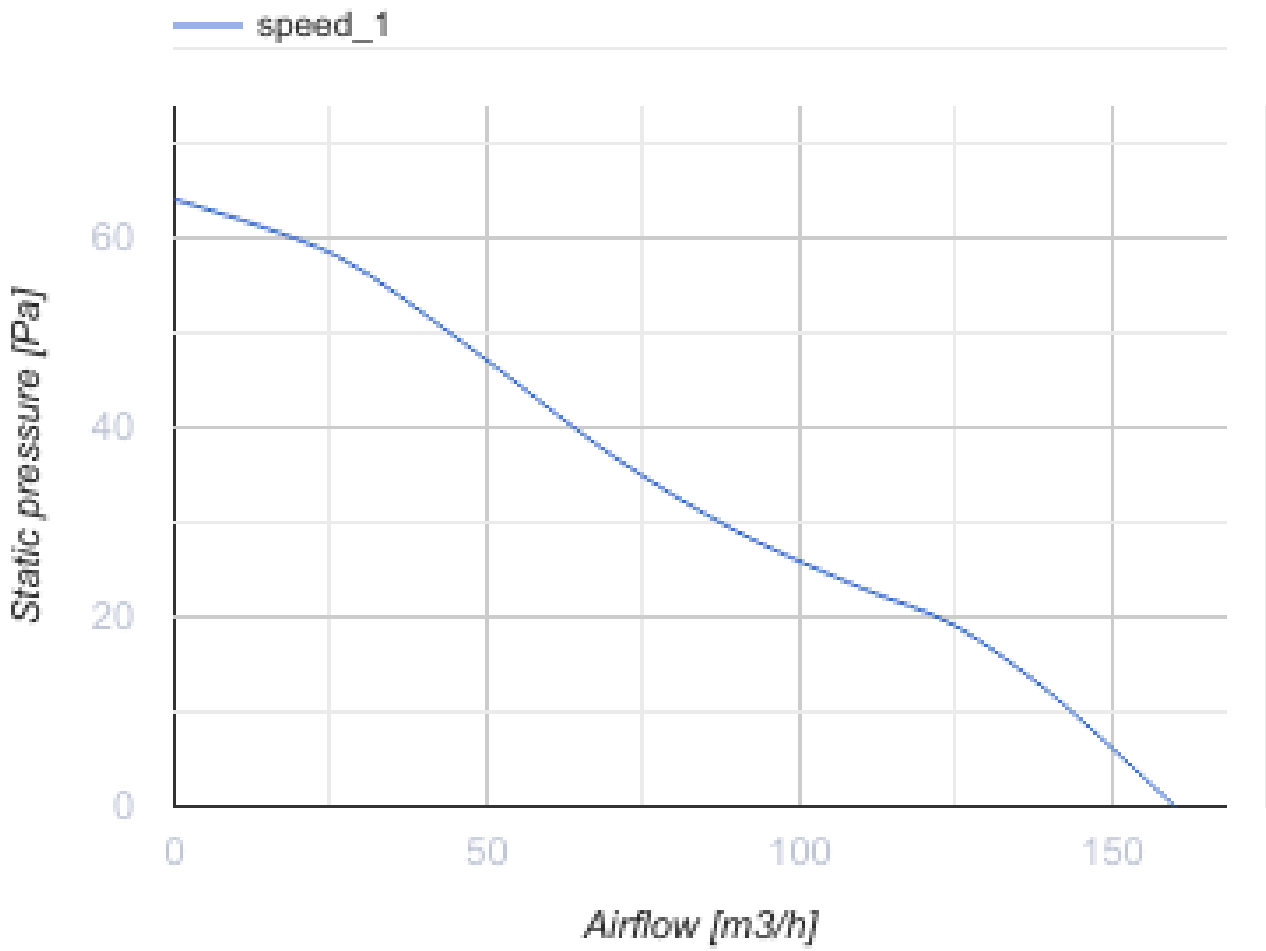

# 125 Ace K L

Vents Ace - domestic axial extract fan by Design Concept system with a mixed-type impeller for those who prioritize energy efficiency, high air flow and low noise

- Maximum airflow: 160
- Sound pressure level LpA at 3 m: 32
- Motor type: AC
- Impeller type: Mixed-flow
- Casing material: Plastic
- Backdraft protection: Backdraft damper

	Unit of measurement	125 Ace K L
Connected air duct size	mm	125
Speed	-	1
Minimum supply voltage	V	220
Maximum supply voltage	V	240
Power supply frequency	Hz	50
Rated power	W	17
Unit current	A	0.11
Maximum airflow	m <sup>3</sup> /h	160
rotation speed at 50hz	-	2200
Sound pressure level LpA at 3 m	dB(A)	32
Weight	kg	0
Ambient air temperature min	°C	1
Ambient air temperature max	°C	40
Ingress protection rating	-	IP44

**Dimensions**

ØD	B	L	L1
124	180	85	37