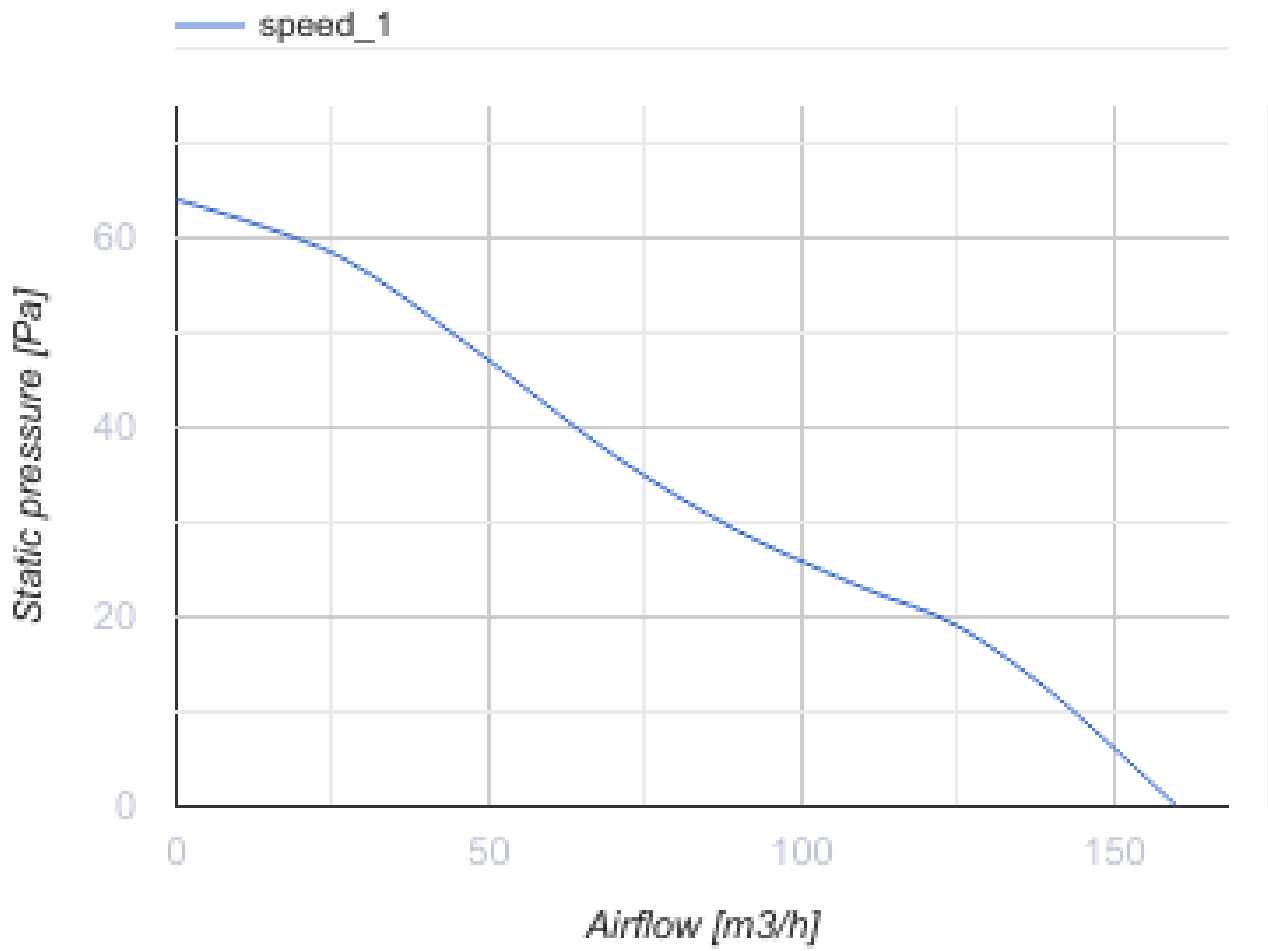

# 125 Ace K L

Vents Ace - domestic axial extract fan by Design Concept system with a mixed-type impeller for those who prioritize energy efficiency, high air flow and low noise

- Maximum airflow: 160
- Sound pressure level LpA at 3 m: 32
- Motor type: AC
- Impeller type: Mixed-flow
- Casing material: Plastic
- Backdraft protection: Backdraft damper

	Unit of measurement	125 Ace K L
Connected air duct size	mm	125
Speed	-	1
Minimum supply voltage	V	220
Maximum supply voltage	V	240
Power supply frequency	Hz	50
Rated power	W	17
Unit current	A	0.11
Maximum airflow	m <sup>3</sup> /h	160
rotation speed at 50hz	-	2200
Sound pressure level LpA at 3 m	dB(A)	32
Weight	kg	0
Ambient air temperature min	°C	1
Ambient air temperature max	°C	40
Ingress protection rating	-	IP44

**Dimensions**

ØD	B	L	L1
124	180	85	37