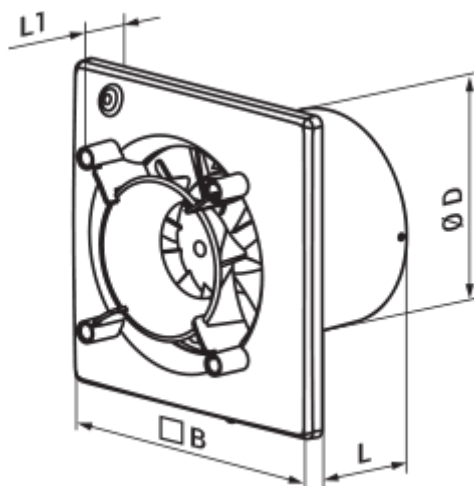

	Unit of measurement	125 Ace K L
Connected air duct size	mm	125
Speed	-	1
Minimum supply voltage	V	220
Maximum supply voltage	V	240
Power supply frequency	Hz	50
Rated power	W	17
Unit current	A	0.11
Maximum airflow	m <sup>3</sup> /h	160
rotation speed at 50hz	-	2200
Sound pressure level LpA at 3 m	dB(A)	32
Weight	kg	0
Ambient air temperature min	°C	1
Ambient air temperature max	°C	40
Ingress protection rating	-	IP44

**Dimensions**

ØD	B	L	L1
124	180	85	37