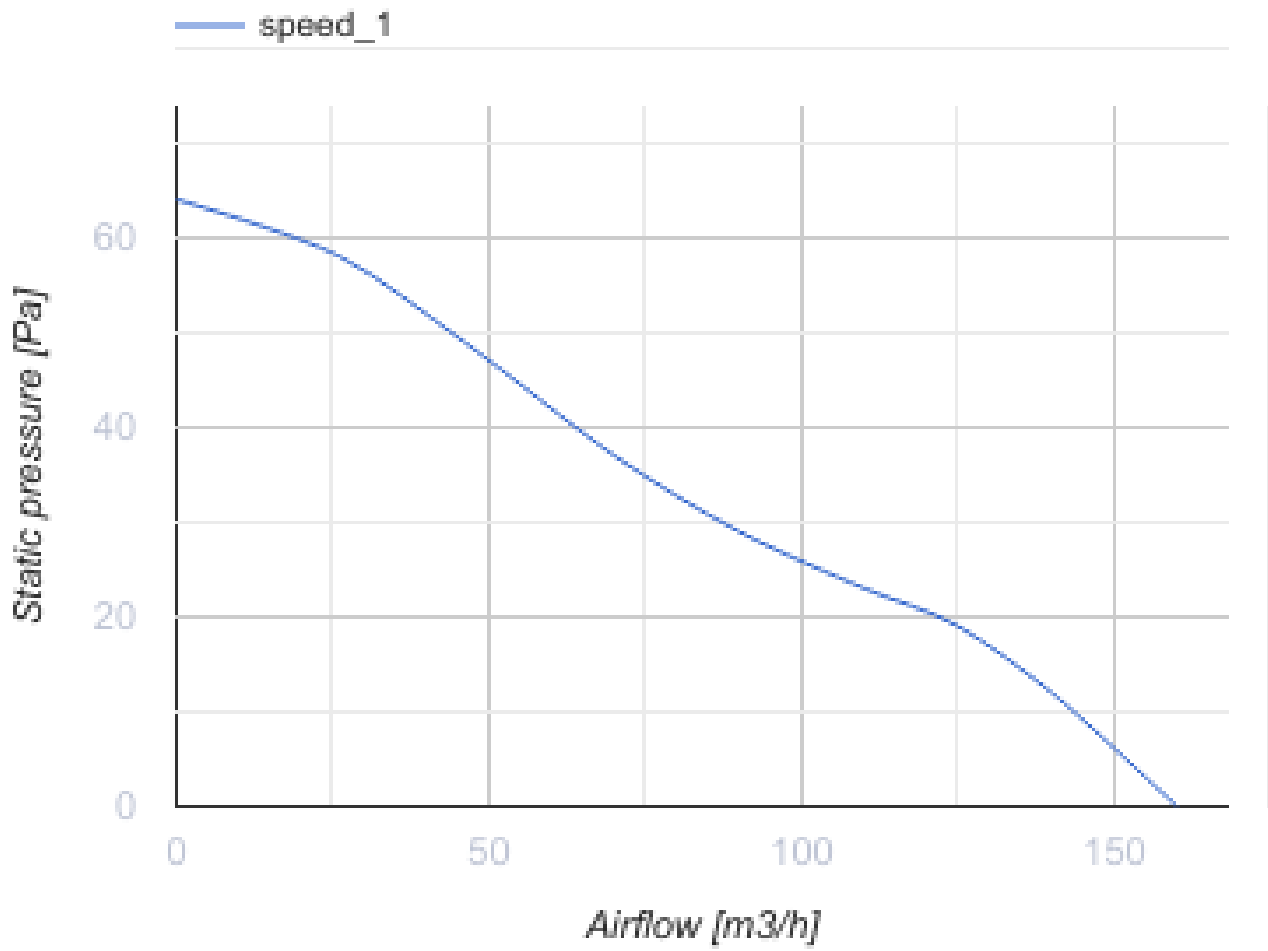

# 125 Ace TH K L

Vents Ace - domestic axial extract fan by Design Concept system with a mixed-type impeller for those who prioritize energy efficiency, high air flow and low noise

- Maximum airflow: 160
- Sound pressure level LpA at 3 m: 32
- Motor type: AC
- Impeller type: Mixed-flow
- Casing material: Plastic
- Backdraft protection: Backdraft damper
- Humidity sensor
- Timer: Turn off timer

	Unit of measurement	125 Ace TH K L
Connected air duct size	mm	125
Speed	-	1
Minimum supply voltage	V	220
Maximum supply voltage	V	240
Power supply frequency	Hz	50
Rated power	W	17
Unit current	A	0.11
Maximum airflow	m <sup>3</sup> /h	160
rotation speed at 50hz	-	2200
Sound pressure level LpA at 3 m	dB(A)	32
Weight	kg	0
Ambient air temperature min	°C	1
Ambient air temperature max	°C	40
Ingress protection rating	-	IP44

**Dimensions**

ØD	B	L	L1
124	180	85	37