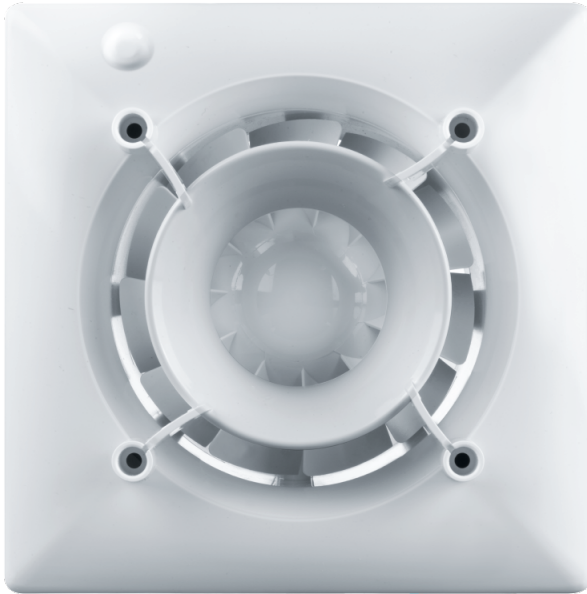

# 125 Ace TH K L

Vents Ace - domestic axial extract fan by Design Concept system with a mixed-type impeller for those who prioritize energy efficiency, high air flow and low noise

- Maximum airflow: 160
- Sound pressure level LpA at 3 m: 32
- Motor type: AC
- Impeller type: Mixed-flow
- Casing material: Plastic
- Backdraft protection: Backdraft damper
- Humidity sensor
- Timer: Turn off timer

**Dimensions**

ØD	B	L	L1
124	180	85	37