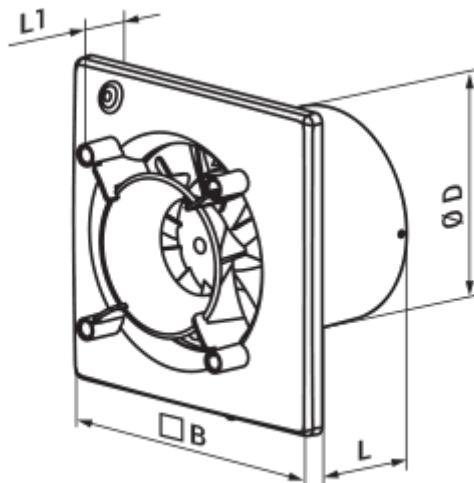

	Unit of measurement	125 Ace TH K L
Connected air duct size	mm	125
Speed	-	1
Minimum supply voltage	V	220
Maximum supply voltage	V	240
Power supply frequency	Hz	50
Rated power	W	17
Unit current	A	0.11
Maximum airflow	m <sup>3</sup> /h	160
rotation speed at 50hz	-	2200
Sound pressure level LpA at 3 m	dB(A)	32
Weight	kg	0
Ambient air temperature min	°C	1
Ambient air temperature max	°C	40
Ingress protection rating	-	IP44

**Dimensions**

ØD	B	L	L1
124	180	85	37