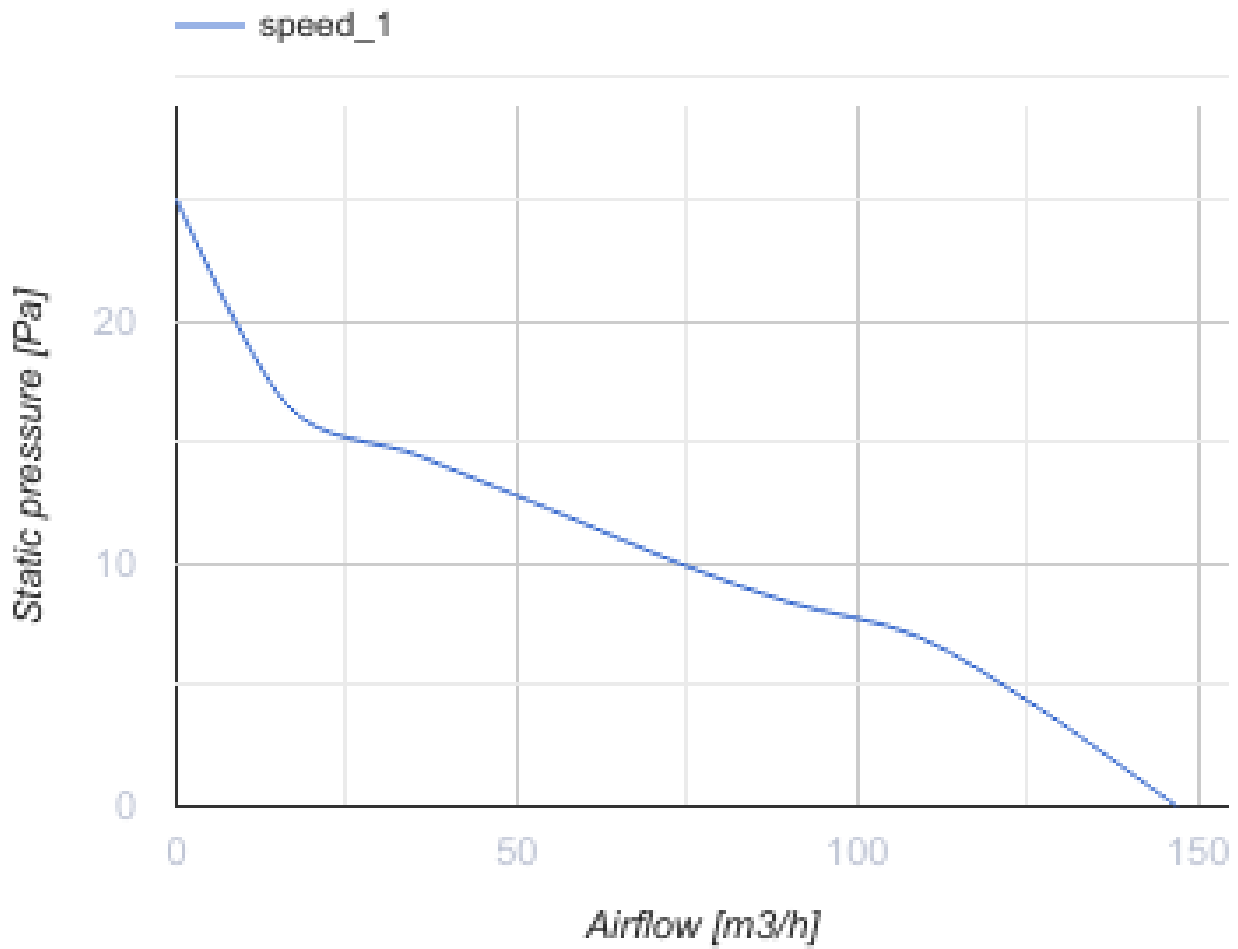

125 Base L Q

Vents Base - domestic axial extract fan by Design Concept system, designed for rooms with normal or increased humidity: kitchen, bathroom and shower rooms etc.

- Maximum airflow: 147
- Sound pressure level LpA at 3 m: 29
- Motor type: AC
- Impeller type: Axial
- Casing material: Plastic

	Unit of measurement	125 Base L Q
Connected air duct size	mm	125
Speed	-	1
Minimum supply voltage	V	220
Maximum supply voltage	V	240
Power supply frequency	Hz	50/60
Rated power	W	8
Unit current	A	0.053
Maximum airflow	m ³ /h	147
rotation speed at 50hz	-	1600
Sound pressure level LpA at 3 m	dB(A)	29
Ambient air temperature min	°C	1
Ambient air temperature max	°C	40
Ingress protection rating	-	IP24