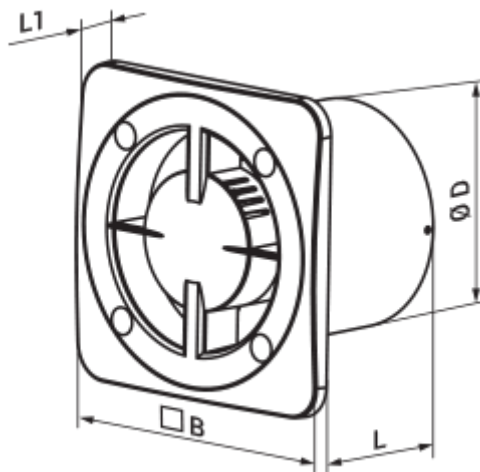

125 Base L turbo

Vents Base - domestic axial extract fan by Design Concept system, designed for rooms with normal or increased humidity: kitchen, bathroom and shower rooms etc.

- Maximum airflow: 217
- Sound pressure level LpA at 3 m: 37
- Motor type: AC
- Impeller type: Axial
- Casing material: Plastic

	Unit of measurement	125 Base L turbo
Connected air duct size	mm	125
Speed	-	1
Minimum supply voltage	V	220
Maximum supply voltage	V	240
Power supply frequency	Hz	50/60
Rated power	W	17
Unit current	A	0.132
Maximum airflow	m ³ /h	217
rotation speed at 50hz	-	2500
Sound pressure level LpA at 3 m	dB(A)	37
Ambient air temperature min	°C	1
Ambient air temperature max	°C	40
Ingress protection rating	-	IP24

Dimensions

ØD	B	L	L1
124	165	88	16

Accessories

Decorative panels

Name	Photo	Description
FP 180 Plain		Removable decorative front panels are a universal solution allowing to choose the design of a fan or ventilation grille for any interior of a bathroom or kitchen.
FP 180 Plain red		Removable decorative front panels are a universal solution allowing to choose the design of a fan or ventilation grille for any interior of a bathroom or kitchen.
FP 180 Plain black sapphire		Removable decorative front panels are a universal solution allowing to choose the design of a fan or ventilation grille for any interior of a bathroom or kitchen.