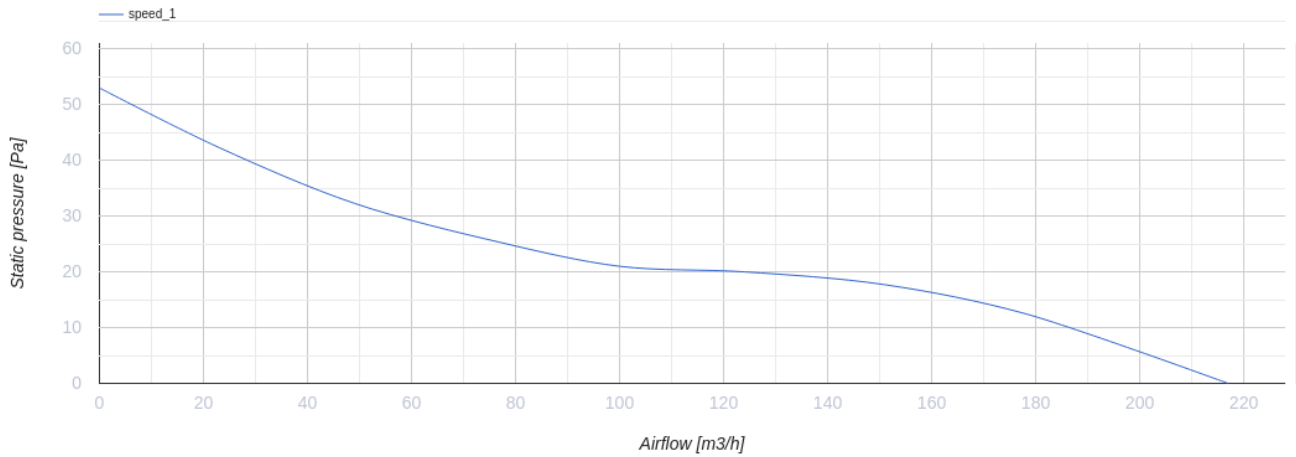

125 Base L turbo

Vents Base - domestic axial extract fan by Design Concept system, designed for rooms with normal or increased humidity: kitchen, bathroom and shower rooms etc.

- Maximum airflow: 217
- Sound pressure level LpA at 3 m: 37
- Motor type: AC
- Impeller type: Axial
- Casing material: Plastic

	Unit of measurement	125 Base L turbo
Connected air duct size	mm	125
Speed	-	1
Minimum supply voltage	V	220
Maximum supply voltage	V	240
Power supply frequency	Hz	50/60
Rated power	W	17
Unit current	A	0.132
Maximum airflow	m ³ /h	217
rotation speed at 50hz	-	2500
Sound pressure level LpA at 3 m	dB(A)	37
Ambient air temperature min	°C	1
Ambient air temperature max	°C	40
Ingress protection rating	-	IP24