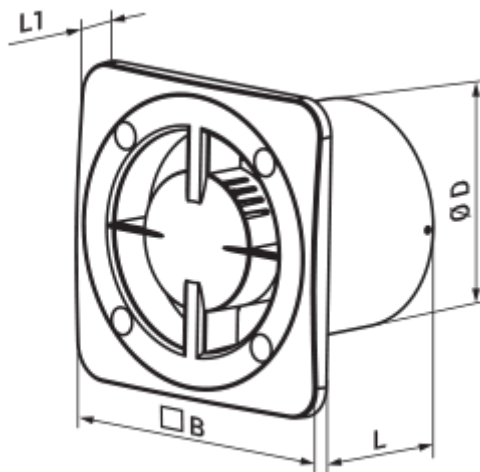

125 Base T L Q

Vents Base - domestic axial extract fan by Design Concept system, designed for rooms with normal or increased humidity: kitchen, bathroom and shower rooms etc.

- Maximum airflow: 147
- Sound pressure level LpA at 3 m: 29
- Motor type: AC
- Impeller type: Axial
- Casing material: Plastic
- Timer: Turn off timer

	Unit of measurement	125 Base T L Q
Connected air duct size	mm	125
Speed	-	1
Minimum supply voltage	V	220
Maximum supply voltage	V	240
Power supply frequency	Hz	50/60
Rated power	W	8
Unit current	A	0.053
Maximum airflow	m ³ /h	147
rotation speed at 50hz	-	1600
Sound pressure level LpA at 3 m	dB(A)	29
Ambient air temperature min	°C	1
Ambient air temperature max	°C	40
Ingress protection rating	-	IP24

Dimensions

ØD	B	L	L1
124	165	88	16

Accessories

Decorative panels

Name	Photo	Description
FP 180 Plain		Removable decorative front panels are a universal solution allowing to choose the design of a fan or ventilation grille for any interior of a bathroom or kitchen.
FP 180 Plain red		Removable decorative front panels are a universal solution allowing to choose the design of a fan or ventilation grille for any interior of a bathroom or kitchen.
FP 180 Plain black sapphire		Removable decorative front panels are a universal solution allowing to choose the design of a fan or ventilation grille for any interior of a bathroom or kitchen.