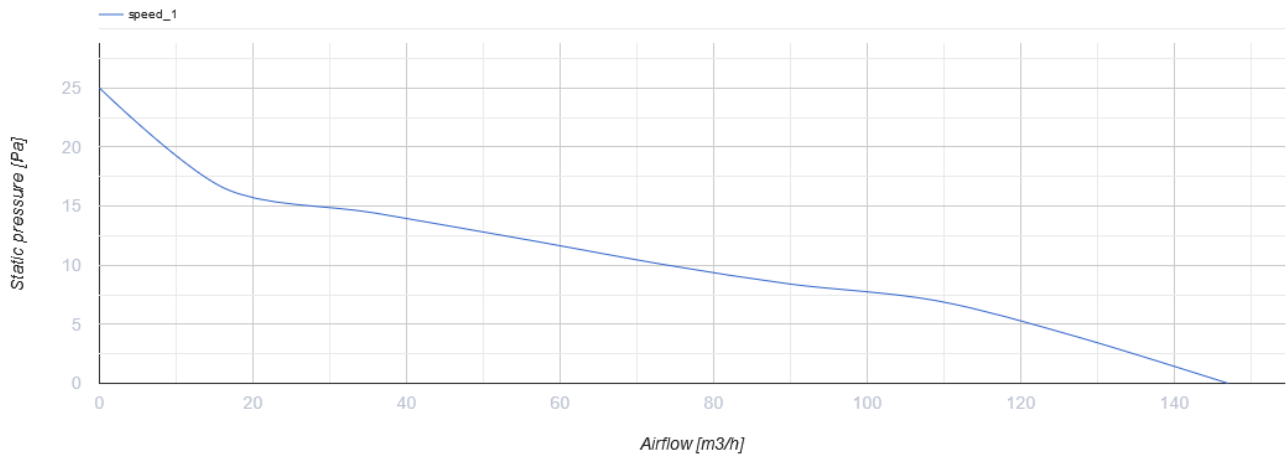

125 Base T L Q

Vents Base - domestic axial extract fan by Design Concept system, designed for rooms with normal or increased humidity: kitchen, bathroom and shower rooms etc.

- Maximum airflow: 147
- Sound pressure level LpA at 3 m: 29
- Motor type: AC
- Impeller type: Axial
- Casing material: Plastic
- Timer: Turn off timer

	Unit of measurement	125 Base T L Q
Connected air duct size	mm	125
Speed	-	1
Minimum supply voltage	V	220
Maximum supply voltage	V	240
Power supply frequency	Hz	50/60
Rated power	W	8
Unit current	A	0.053
Maximum airflow	m ³ /h	147
rotation speed at 50hz	-	1600
Sound pressure level LpA at 3 m	dB(A)	29
Ambient air temperature min	°C	1
Ambient air temperature max	°C	40
Ingress protection rating	-	IP24