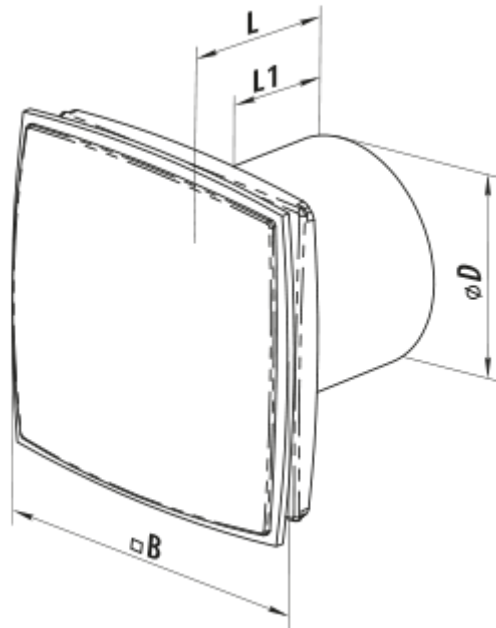

125 LD Light blue

Exhaust axial decorative fans

- Maximum airflow: 167
- Sound pressure level LpA at 3 m: 34
- Motor type: AC
- Casing material: Plastic

	Unit of measurement	125 LD Light blue
Connected air duct size	mm	125
Speed	-	1
Minimum supply voltage	V	220
Maximum supply voltage	V	240
Power supply frequency	Hz	50
Rated power	W	16
Unit current	A	0.1
Maximum airflow	m ³ /h	167
Sound pressure level LpA at 3 m	dB(A)	34
Weight	kg	0.89
Ambient air temperature min	°C	1
Ambient air temperature max	°C	40
Ingress protection rating	-	IP34

Dimensions

Ø D	B	L	L1
125	187	135	101

Accessories

Cooker Hoods

Name	Photo	Description
FO_125		The window flange applicable for all VENTS fans except for VKO, VKO1, iFan, Quiet, MAO, CF