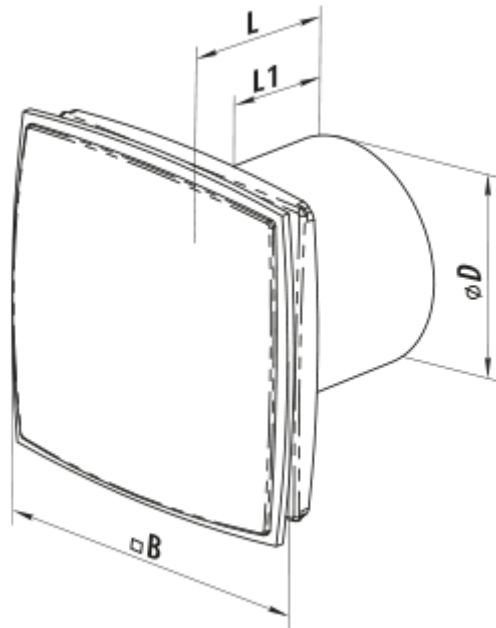

125 LD Light red

Axial decorative fans with LED lighting for extract ventilation

- Maximum airflow: 167
- Sound pressure level LpA at 3 m: 34
- Motor type: AC
- Casing material: Polypropylene/Thermoplastic elastomer

	Unit of measurement	125 LD Light red
Connected air duct size	mm	125
Speed	-	1
Minimum supply voltage	V	220
Maximum supply voltage	V	240
Power supply frequency	Hz	50
Rated power	W	16
Unit current	A	0.1
Maximum airflow	m ³ /h	167
Sound pressure level LpA at 3 m	dB(A)	34
Weight	kg	0.89
Ambient air temperature min	°C	1
Ambient air temperature max	°C	40
Ingress protection rating	-	IP34

Dimensions

Ø D	B	L	L1
125	187	135	101

Accessories

Flanges

Name	Photo	Description
FO_125		The window flange applicable for all VENTS fans except for VKO, VKO1, iFan, Quiet, MAO, CF