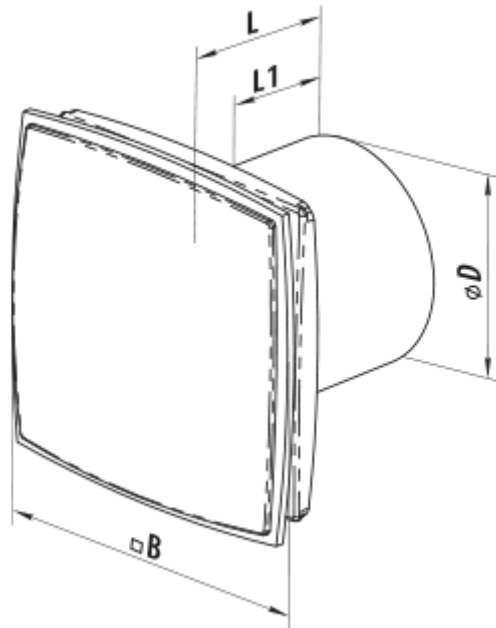

## 125 LD Light red

### Exhaust axial decorative fans

- Maximum airflow: 167
- Sound pressure level LpA at 3 m: 34
- Motor type: AC
- Casing material: Plastic

	Unit of measurement	125 LD Light red
Connected air duct size	mm	125
Speed	-	1
Minimum supply voltage	V	220
Maximum supply voltage	V	240
Power supply frequency	Hz	50
Rated power	W	16
Unit current	A	0.1
Maximum airflow	m <sup>3</sup> /h	167
Sound pressure level LpA at 3 m	dB(A)	34
Weight	kg	0.89
Ambient air temperature min	°C	1
Ambient air temperature max	°C	40
Ingress protection rating	-	IP34

### Dimensions

Ø D	B	L	L1
125	187	135	101