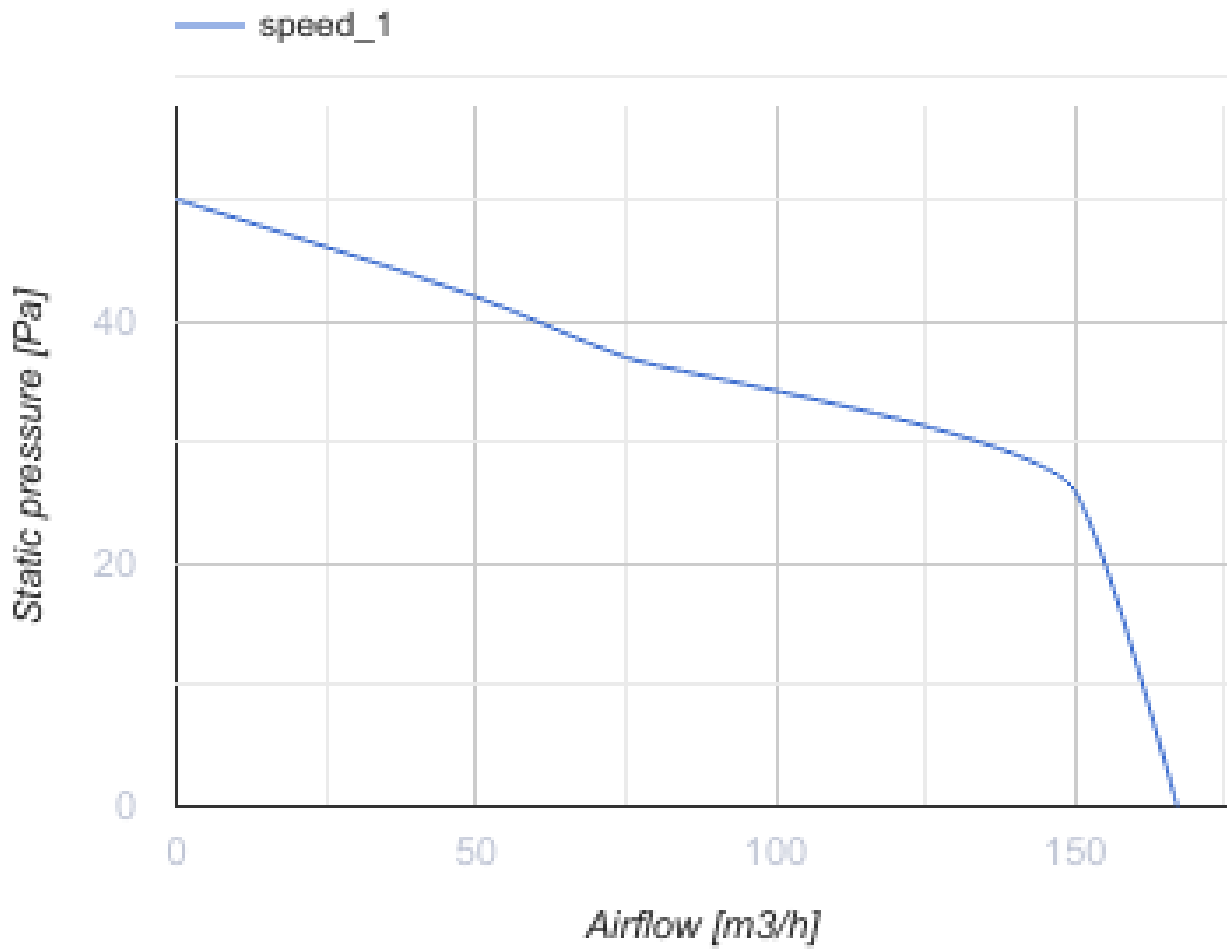

# 125 LD Light red

## Exhaust axial decorative fans

- Maximum airflow: 167
- Sound pressure level LpA at 3 m: 34
- Motor type: AC
- Casing material: Plastic

	Unit of measurement	125 LD Light red
Connected air duct size	mm	125
Speed	-	1
Minimum supply voltage	V	220
Maximum supply voltage	V	240
Power supply frequency	Hz	50
Rated power	W	16
Unit current	A	0.1
Maximum airflow	m <sup>3</sup> /h	167
Sound pressure level LpA at 3 m	dB(A)	34
Weight	kg	0.89
Ambient air temperature min	°C	1
Ambient air temperature max	°C	40
Ingress protection rating	-	IP34

### Dimensions

<b>Ø D</b>	<b>B</b>	<b>L</b>	<b>L1</b>
125	187	135	101