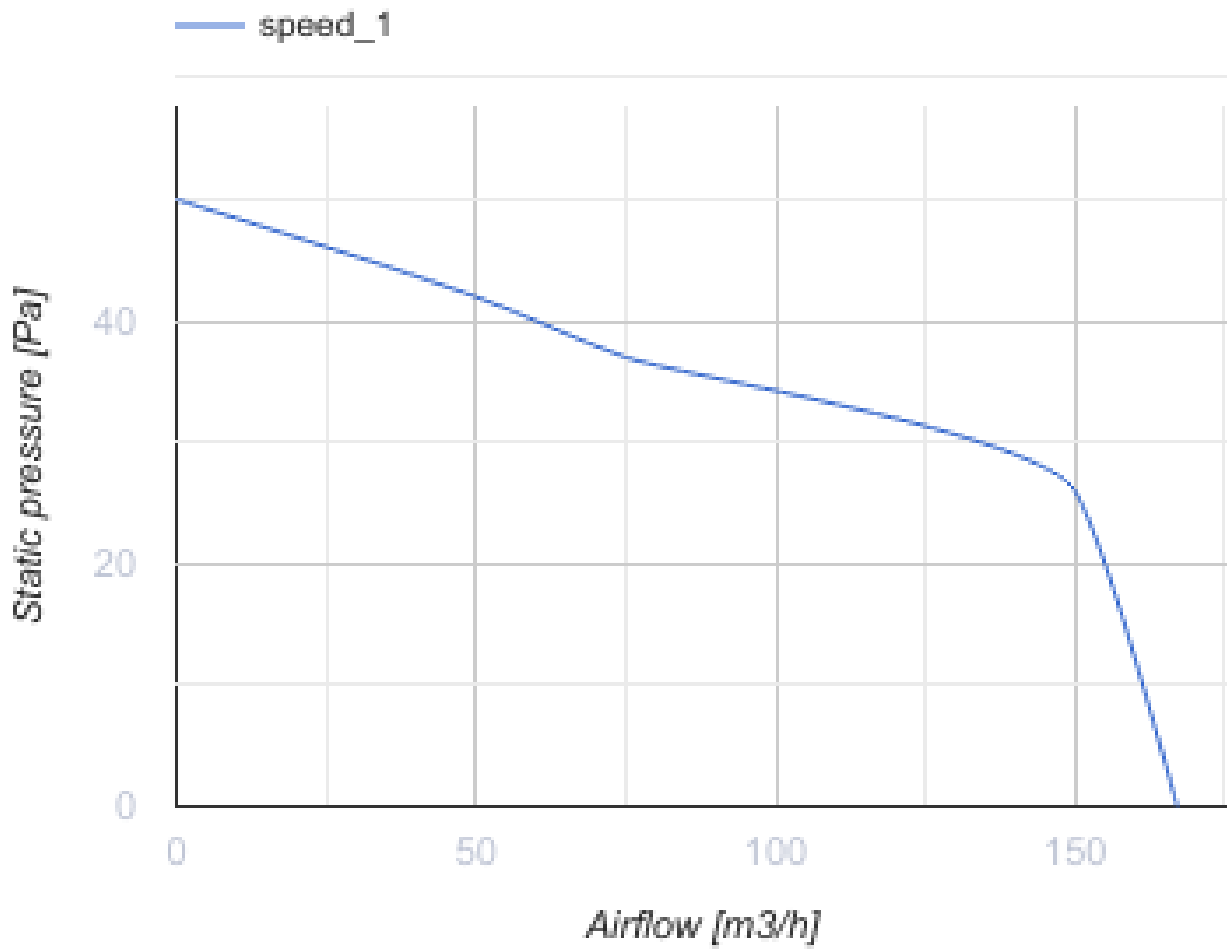

125 LD Light red

Axial decorative fans with LED lighting for extract ventilation

- Maximum airflow: 167
- Sound pressure level LpA at 3 m: 34
- Motor type: AC
- Casing material: Polypropylene/Thermoplastic elastomer

	Unit of measurement	125 LD Light red
Connected air duct size	mm	125
Speed	-	1
Minimum supply voltage	V	220
Maximum supply voltage	V	240
Power supply frequency	Hz	50
Rated power	W	16
Unit current	A	0.1
Maximum airflow	m ³ /h	167
Sound pressure level LpA at 3 m	dB(A)	34
Weight	kg	0.89
Ambient air temperature min	°C	1
Ambient air temperature max	°C	40
Ingress protection rating	-	IP34