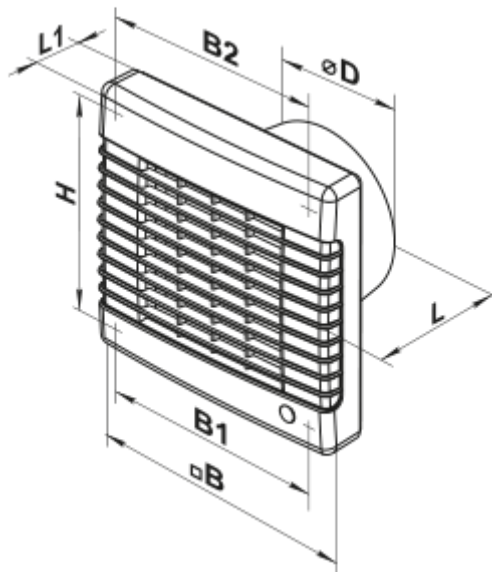

125 MA L

Axial fans with automatic louver shutters for exhaust ventilation

- Maximum airflow: 185
- Sound pressure level LpA at 3 m: 35
- Motor type: AC
- Casing material: Plastic

	Unit of measurement	125 MA L
Connected air duct size	mm	125
Speed	-	1
Minimum supply voltage	V	220
Maximum supply voltage	V	240
Power supply frequency	Hz	50
Rated power	W	22
Unit current	A	0.1
Maximum airflow	m ³ /h	185
Sound pressure level LpA at 3 m	dB(A)	35
Weight	kg	0.75
Ambient air temperature min	°C	1
Ambient air temperature max	°C	40
Ingress protection rating	-	IP24

Dimensions

ØD	B	B1	B2	H	L	L1
125	190	174	128	173	98	33

Accessories

Cooker Hoods

Name	Photo	Description
FO 125		The window flange applicable for all VENTS fans except for VKO, VKO1, iFan, Quiet, MAO, CF