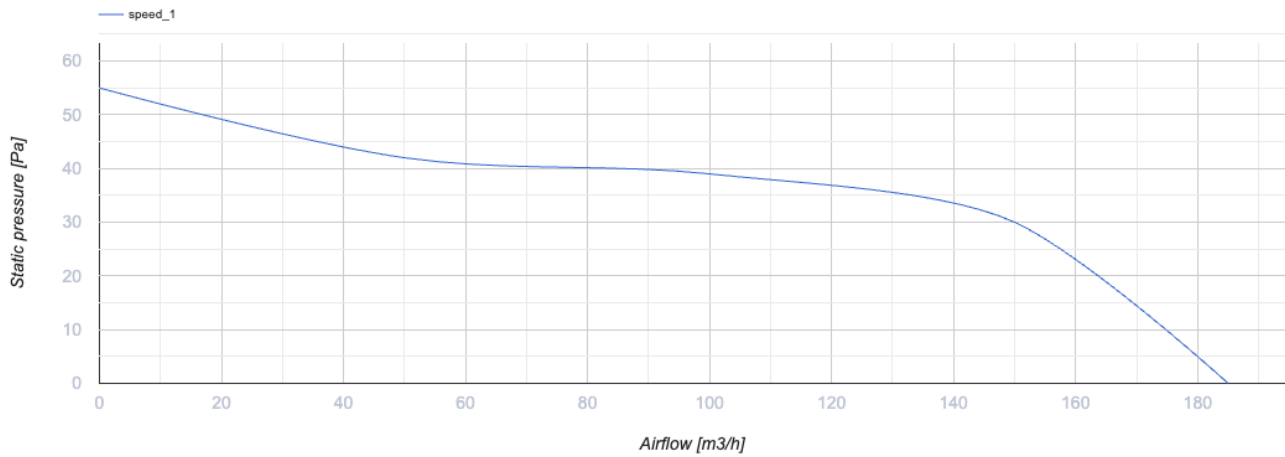

125 MA L

Axial fans with automatic louver shutters for exhaust ventilation

- Maximum airflow: 185
- Sound pressure level LpA at 3 m: 35
- Motor type: AC
- Casing material: Polypropylene/Thermoplastic elastomer

	Unit of measurement	125 MA L
Connected air duct size	mm	125
Speed	-	1
Minimum supply voltage	V	220
Maximum supply voltage	V	240
Power supply frequency	Hz	50
Rated power	W	22
Unit current	A	0.1
Maximum airflow	m ³ /h	185
Sound pressure level LpA at 3 m	dB(A)	35
Weight	kg	0.75
Ambient air temperature min	°C	1
Ambient air temperature max	°C	40
Ingress protection rating	-	IP24