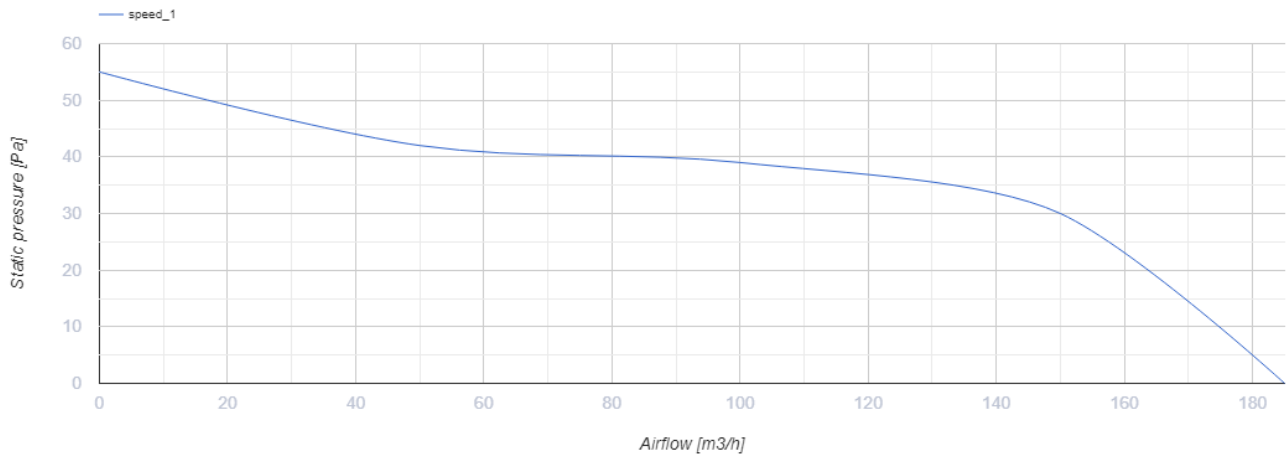

125 MA L

Axial fans with automatic louver shutters for exhaust ventilation

- Maximum airflow: 185
- Sound pressure level LpA at 3 m: 35
- Motor type: AC
- Casing material: Plastic

	Unit of measurement	125 MA L
Connected air duct size	mm	125
Speed	-	1
Minimum supply voltage	V	220
Maximum supply voltage	V	240
Power supply frequency	Hz	50
Rated power	W	22
Unit current	A	0.1
Maximum airflow	m ³ /h	185
Sound pressure level LpA at 3 m	dB(A)	35
Weight	kg	0.75
Ambient air temperature min	°C	1
Ambient air temperature max	°C	40
Ingress protection rating	-	IP24

Dimensions

ØD	B	B1	B2	H	L	L1
125	190	174	128	173	98	33

Accessories

Cooker Hoods

Name	Photo	Description
FO 125		The window flange applicable for all VENTS fans except for VKO, VKO1, iFan, Quiet, MAO, CF