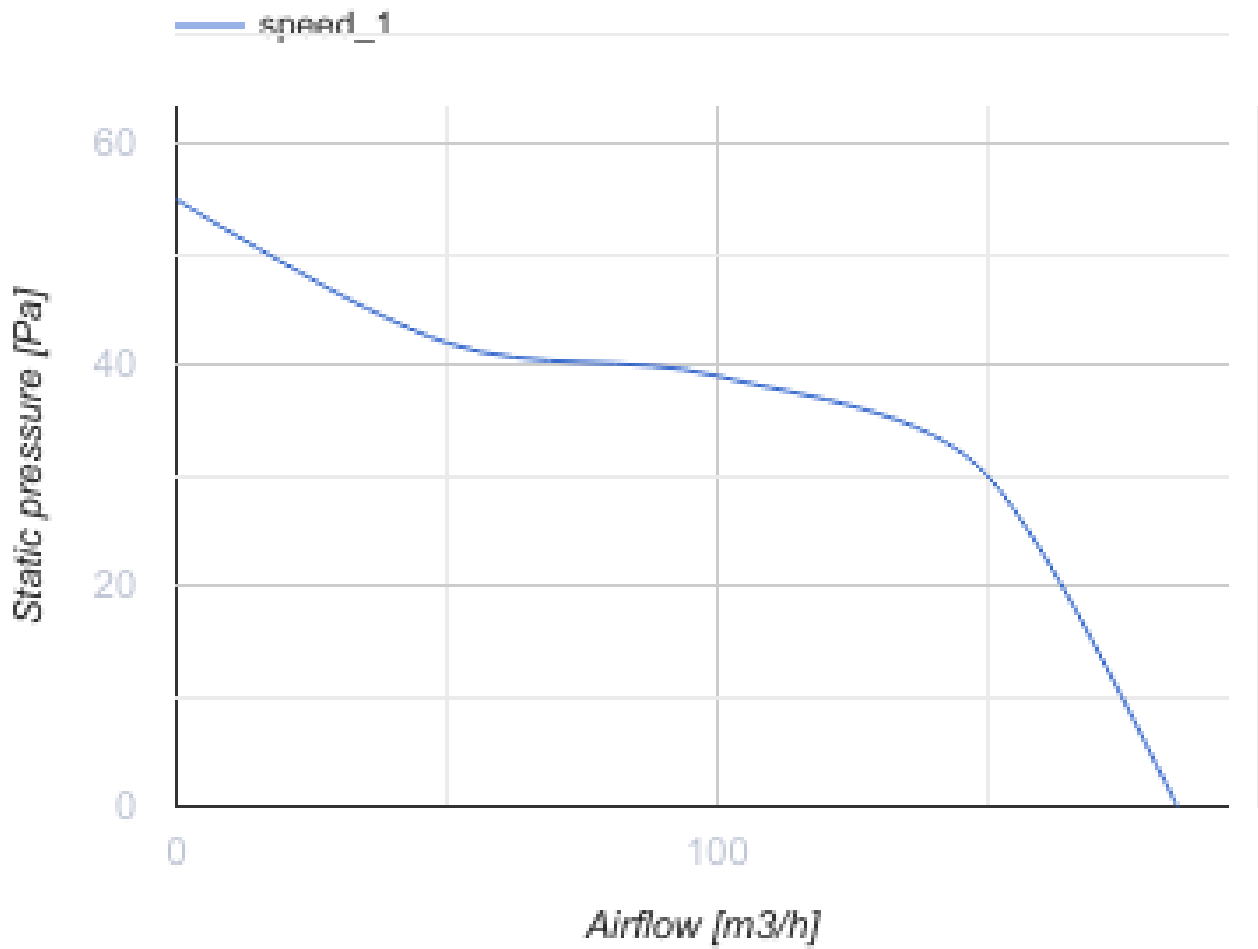

# 125 MA L

Axial fans with automatic louver shutters for exhaust ventilation

- Maximum airflow: 185
- Sound pressure level LpA at 3 m: 35
- Motor type: AC
- Casing material: Polypropylene/Thermoplastic elastomer

	Unit of measurement	125 MA L
Connected air duct size	mm	125
Speed	-	1
Minimum supply voltage	V	220
Maximum supply voltage	V	240
Power supply frequency	Hz	50
Rated power	W	22
Unit current	A	0.1
Maximum airflow	m <sup>3</sup> /h	185
Sound pressure level LpA at 3 m	dB(A)	35
Weight	kg	0.75
Ambient air temperature min	°C	1
Ambient air temperature max	°C	40
Ingress protection rating	-	IP24

### Dimensions

∅D	B	B1	B2	H	L	L1
125	190	174	128	173	98	33