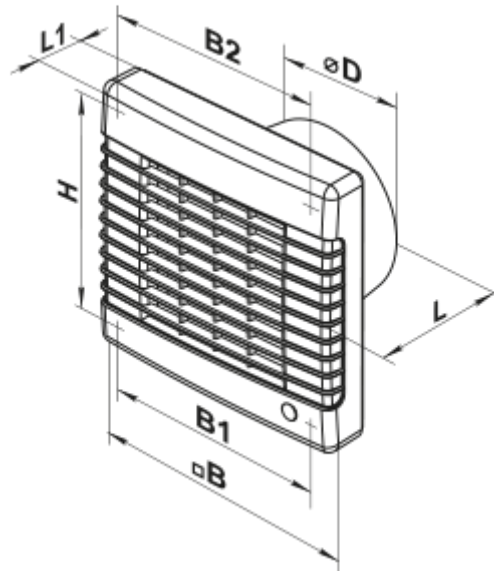

# 125 MA L

Axial fans with automatic louver shutters for exhaust ventilation

- Maximum airflow: 185
- Sound pressure level LpA at 3 m: 35
- Motor type: AC
- Casing material: Polypropylene/Thermoplastic elastomer

	Unit of measurement	125 MA L
Connected air duct size	mm	125
Speed	-	1
Minimum supply voltage	V	220
Maximum supply voltage	V	240
Power supply frequency	Hz	50
Rated power	W	22
Unit current	A	0.1
Maximum airflow	m <sup>3</sup> /h	185
Sound pressure level LpA at 3 m	dB(A)	35
Weight	kg	0.75
Ambient air temperature min	°C	1
Ambient air temperature max	°C	40
Ingress protection rating	-	IP24

### Dimensions

∅D	B	B1	B2	H	L	L1
125	190	174	128	173	98	33