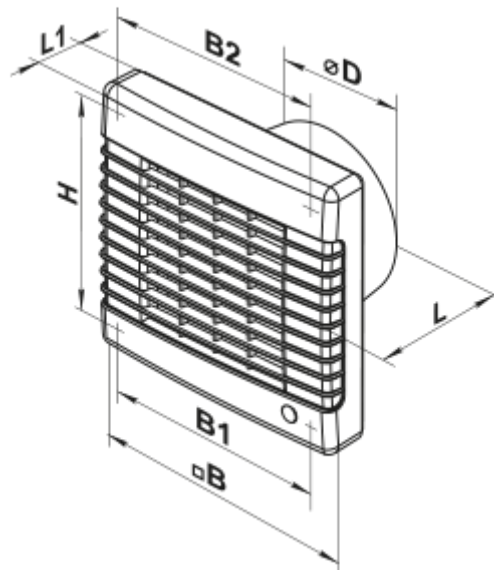

125 MA T

Axial fans with automatic louver shutters for exhaust ventilation

- Maximum airflow: 185
- Sound pressure level LpA at 3 m: 35
- Motor type: AC
- Casing material: Polypropylene/Thermoplastic elastomer
- Timer: Turn off timer

	Unit of measurement	125 MA T
Connected air duct size	mm	125
Speed	-	1
Minimum supply voltage	V	220
Maximum supply voltage	V	240
Power supply frequency	Hz	50
Rated power	W	22
Unit current	A	0.1
Maximum airflow	m ³ /h	185
Sound pressure level LpA at 3 m	dB(A)	35
Weight	kg	0.75
Ambient air temperature min	°C	1
Ambient air temperature max	°C	40
Ingress protection rating	-	IP24

Dimensions

ØD	B	B1	B2	H	L	L1
125	190	174	128	173	98	33

Accessories

Flanges

Name	Photo	Description
FO 125		The window flange applicable for all VENTS fans except for VKO, VKO1, iFan, Quiet, MAO, CF