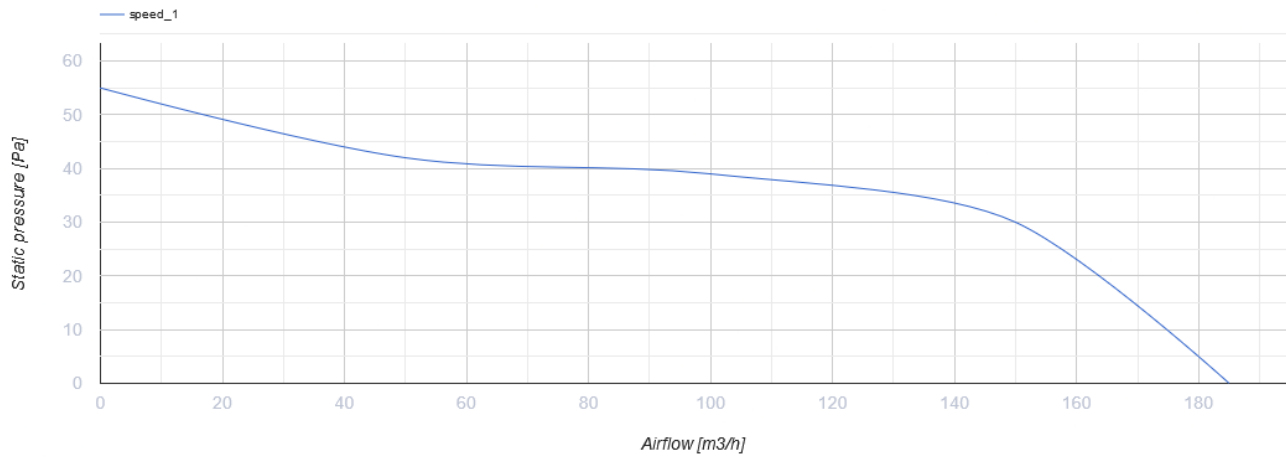

125 MA T

Axial fans with automatic louver shutters for exhaust ventilation

- Maximum airflow: 185
- Sound pressure level LpA at 3 m: 35
- Motor type: AC
- Casing material: Polypropylene/Thermoplastic elastomer
- Timer: Turn off timer

	Unit of measurement	125 MA T
Connected air duct size	mm	125
Speed	-	1
Minimum supply voltage	V	220
Maximum supply voltage	V	240
Power supply frequency	Hz	50
Rated power	W	22
Unit current	A	0.1
Maximum airflow	m ³ /h	185
Sound pressure level LpA at 3 m	dB(A)	35
Weight	kg	0.75
Ambient air temperature min	°C	1
Ambient air temperature max	°C	40
Ingress protection rating	-	IP24