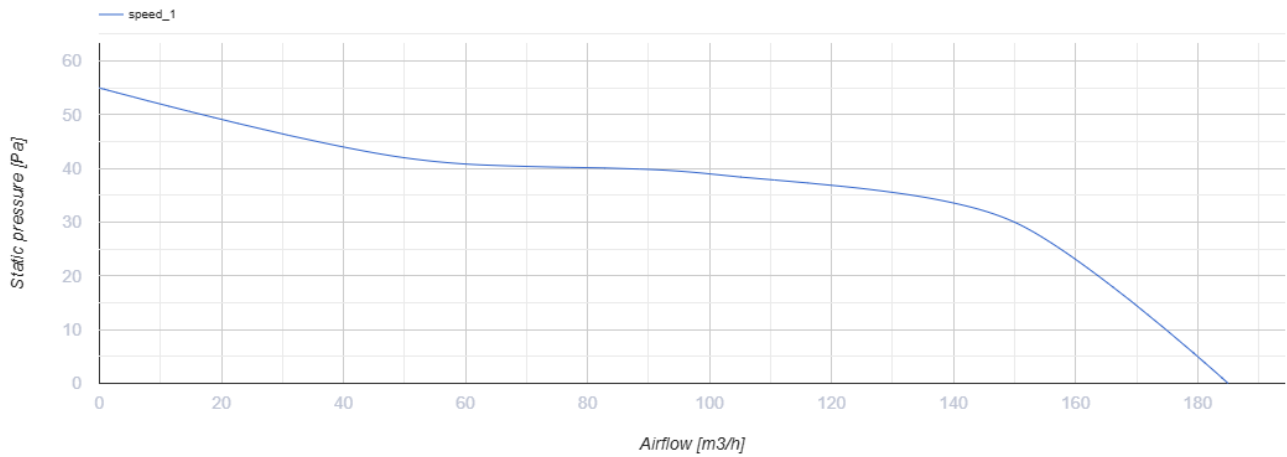

# 125 MA T L

Axial fans with automatic louver shutters for exhaust ventilation

- Maximum airflow: 185
- Sound pressure level LpA at 3 m: 35
- Motor type: AC
- Casing material: Polypropylene/Thermoplastic elastomer
- Timer: Turn off timer

	Unit of measurement	125 MA T L
Connected air duct size	mm	125
Speed	-	1
Minimum supply voltage	V	220
Maximum supply voltage	V	240
Power supply frequency	Hz	50
Rated power	W	22
Unit current	A	0.1
Maximum airflow	m <sup>3</sup> /h	185
Sound pressure level LpA at 3 m	dB(A)	35
Weight	kg	0.75
Ambient air temperature min	°C	1
Ambient air temperature max	°C	40
Ingress protection rating	-	IP24

## Dimensions

ØD	B	B1	B2	H	L	L1
125	190	174	128	173	98	33