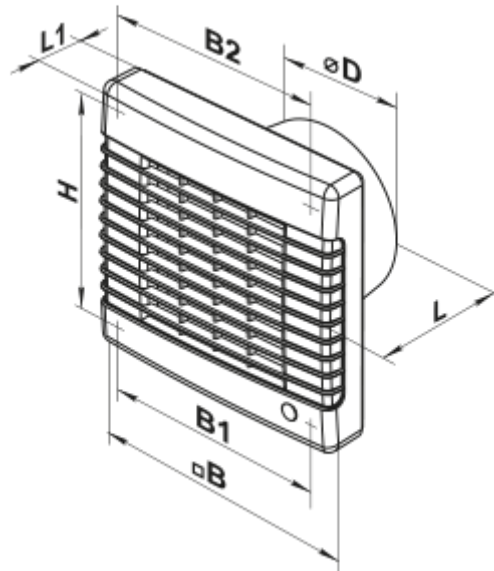

# 125 MA T L

Axial fans with automatic louver shutters for exhaust ventilation

- Maximum airflow: 185
- Sound pressure level LpA at 3 m: 35
- Motor type: AC
- Casing material: Plastic
- Timer: Turn off timer

	Unit of measurement	125 MA T L
Connected air duct size	mm	125
Speed	-	1
Minimum supply voltage	V	220
Maximum supply voltage	V	240
Power supply frequency	Hz	50
Rated power	W	22
Unit current	A	0.1
Maximum airflow	m <sup>3</sup> /h	185
Sound pressure level LpA at 3 m	dB(A)	35
Weight	kg	0.75
Ambient air temperature min	°C	1
Ambient air temperature max	°C	40
Ingress protection rating	-	IP24

### Dimensions

∅D	B	B1	B2	H	L	L1
125	190	174	128	173	98	33