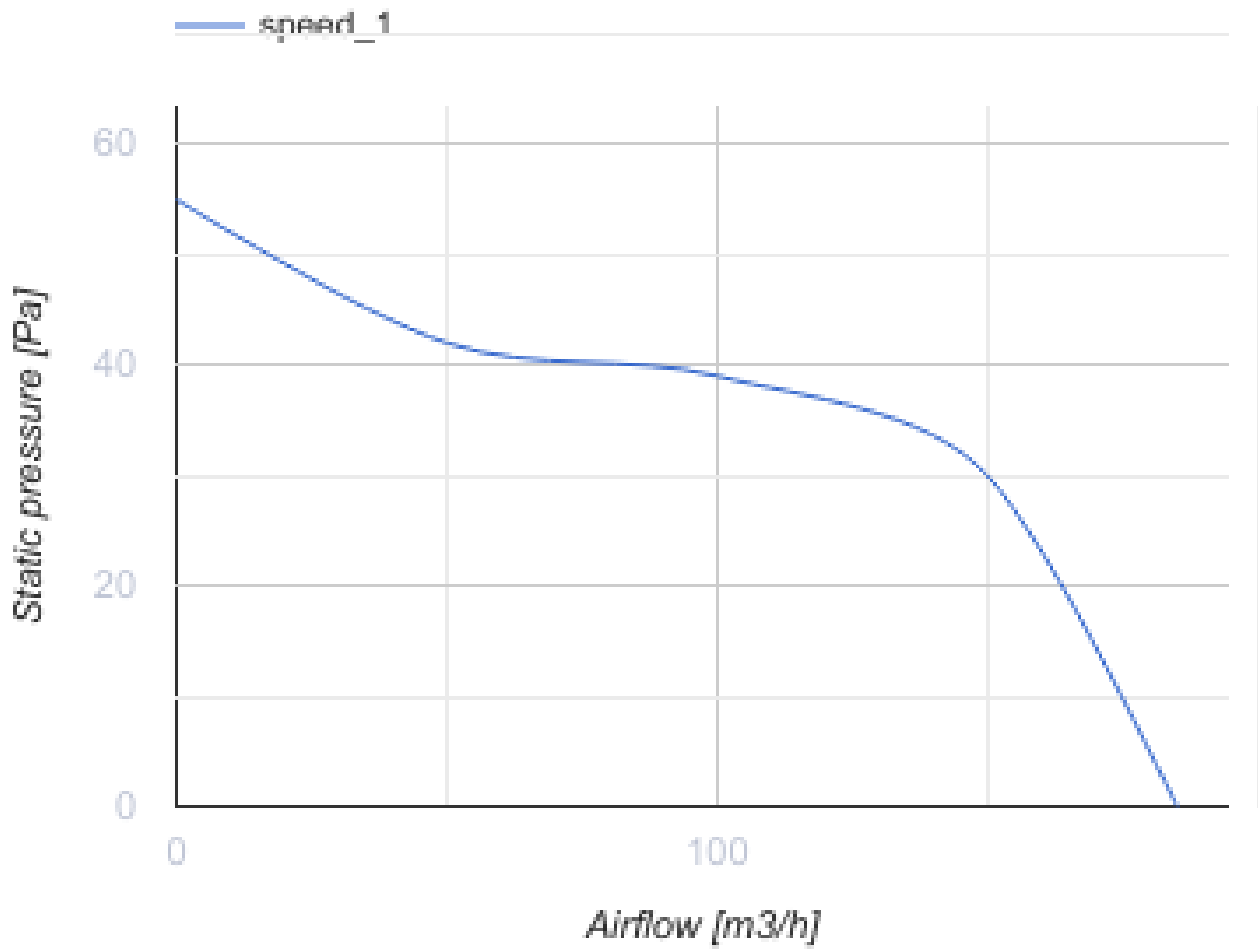

# 125 MA T L

Axial fans with automatic louver shutters for exhaust ventilation

- Maximum airflow: 185
- Sound pressure level LpA at 3 m: 35
- Motor type: AC
- Casing material: Plastic
- Timer: Turn off timer

	Unit of measurement	125 MA T L
Connected air duct size	mm	125
Speed	-	1
Minimum supply voltage	V	220
Maximum supply voltage	V	240
Power supply frequency	Hz	50
Rated power	W	22
Unit current	A	0.1
Maximum airflow	m <sup>3</sup> /h	185
Sound pressure level LpA at 3 m	dB(A)	35
Weight	kg	0.75
Ambient air temperature min	°C	1
Ambient air temperature max	°C	40
Ingress protection rating	-	IP24

### Dimensions

∅D	B	B1	B2	H	L	L1
125	190	174	128	173	98	33