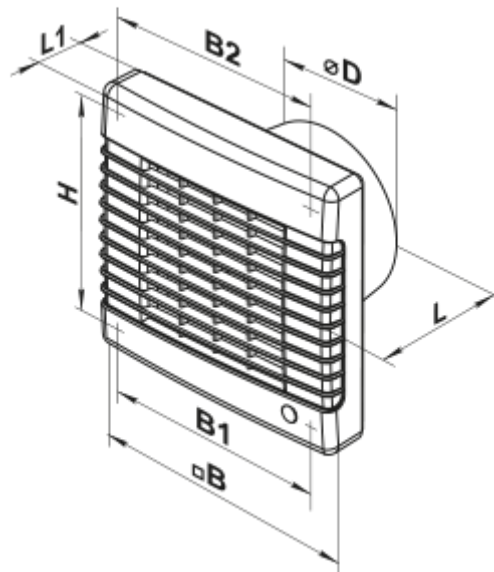

# 125 MA T L

Axial fans with automatic louver shutters for exhaust ventilation

- Maximum airflow: 185
- Sound pressure level LpA at 3 m: 35
- Motor type: AC
- Casing material: Polypropylene/Thermoplastic elastomer
- Timer: Turn off timer

	Unit of measurement	125 MA T L
Connected air duct size	mm	125
Speed	-	1
Minimum supply voltage	V	220
Maximum supply voltage	V	240
Power supply frequency	Hz	50
Rated power	W	22
Unit current	A	0.1
Maximum airflow	m <sup>3</sup> /h	185
Sound pressure level LpA at 3 m	dB(A)	35
Weight	kg	0.75
Ambient air temperature min	°C	1
Ambient air temperature max	°C	40
Ingress protection rating	-	IP24

## Dimensions

ØD	B	B1	B2	H	L	L1
125	190	174	128	173	98	33