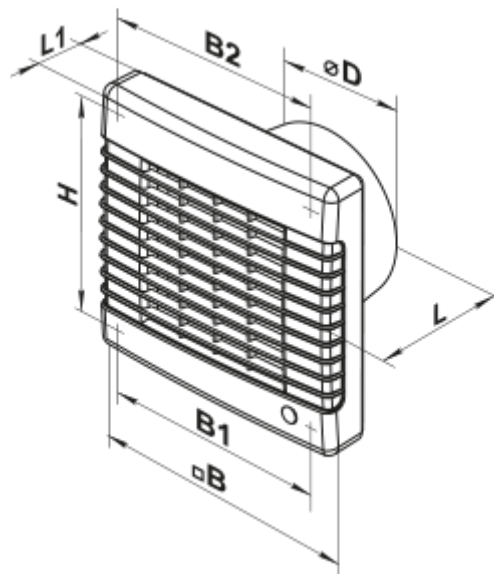

125 MA TH

Axial fans with automatic louver shutters for exhaust ventilation

- Maximum airflow: 185
- Sound pressure level LpA at 3 m: 35
- Motor type: AC
- Casing material: Plastic
- Humidity sensor
- Timer: Turn off timer

	Unit of measurement	125 MA TH
Connected air duct size	mm	125
Speed	-	1
Minimum supply voltage	V	220
Maximum supply voltage	V	240
Power supply frequency	Hz	50
Rated power	W	22
Unit current	A	0.1
Maximum airflow	m ³ /h	185
Sound pressure level LpA at 3 m	dB(A)	35
Weight	kg	0.75
Ambient air temperature min	°C	1
Ambient air temperature max	°C	40
Ingress protection rating	-	IP24

Dimensions

∅D	B	B1	B2	H	L	L1
125	190	174	128	173	98	33

Accessories

Flanges

Name	Photo	Description
FO 125		The window flange applicable for all VENTS fans except for VKO, VKO1, iFan, Quiet, MAO, CF