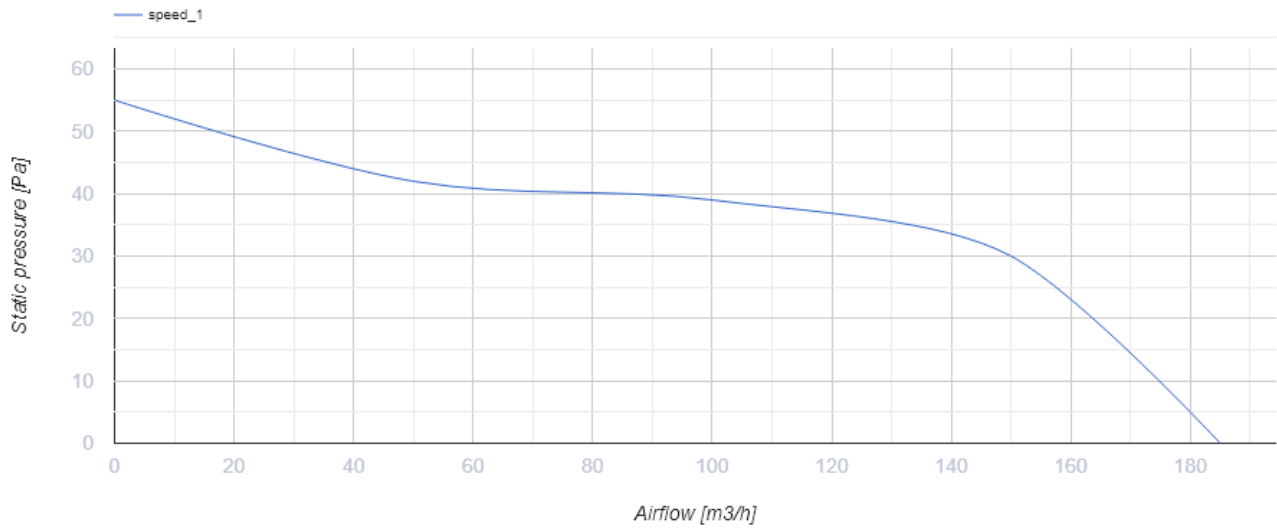

125 MA TH

Axial fans with automatic louver shutters for exhaust ventilation

- Maximum airflow: 185
- Sound pressure level LpA at 3 m: 35
- Motor type: AC
- Casing material: Plastic
- Humidity sensor
- Timer: Turn off timer

	Unit of measurement	125 MA TH
Connected air duct size	mm	125
Speed	-	1
Minimum supply voltage	V	220
Maximum supply voltage	V	240
Power supply frequency	Hz	50
Rated power	W	22
Unit current	A	0.1
Maximum airflow	m ³ /h	185
Sound pressure level LpA at 3 m	dB(A)	35
Weight	kg	0.75
Ambient air temperature min	°C	1
Ambient air temperature max	°C	40
Ingress protection rating	-	IP24