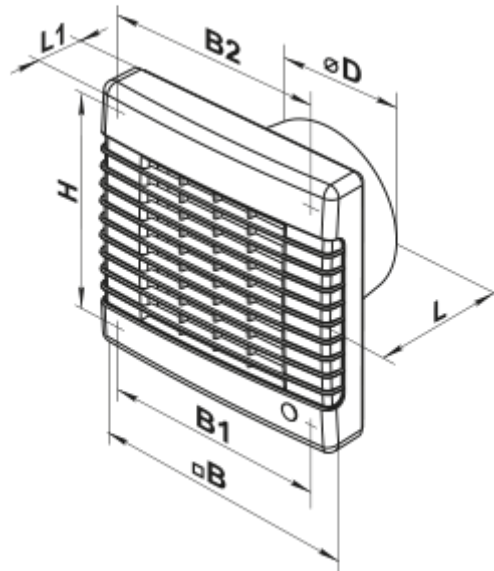

	Unit of measurement	125 MA TH L
Connected air duct size	mm	125
Speed	-	1
Minimum supply voltage	V	220
Maximum supply voltage	V	240
Power supply frequency	Hz	50
Rated power	W	22
Unit current	A	0.1
Maximum airflow	m <sup>3</sup> /h	185
Sound pressure level LpA at 3 m	dB(A)	35
Weight	kg	0.75
Ambient air temperature min	°C	1
Ambient air temperature max	°C	40
Ingress protection rating	-	IP24

## Dimensions

ØD	B	B1	B2	H	L	L1
125	190	174	128	173	98	33