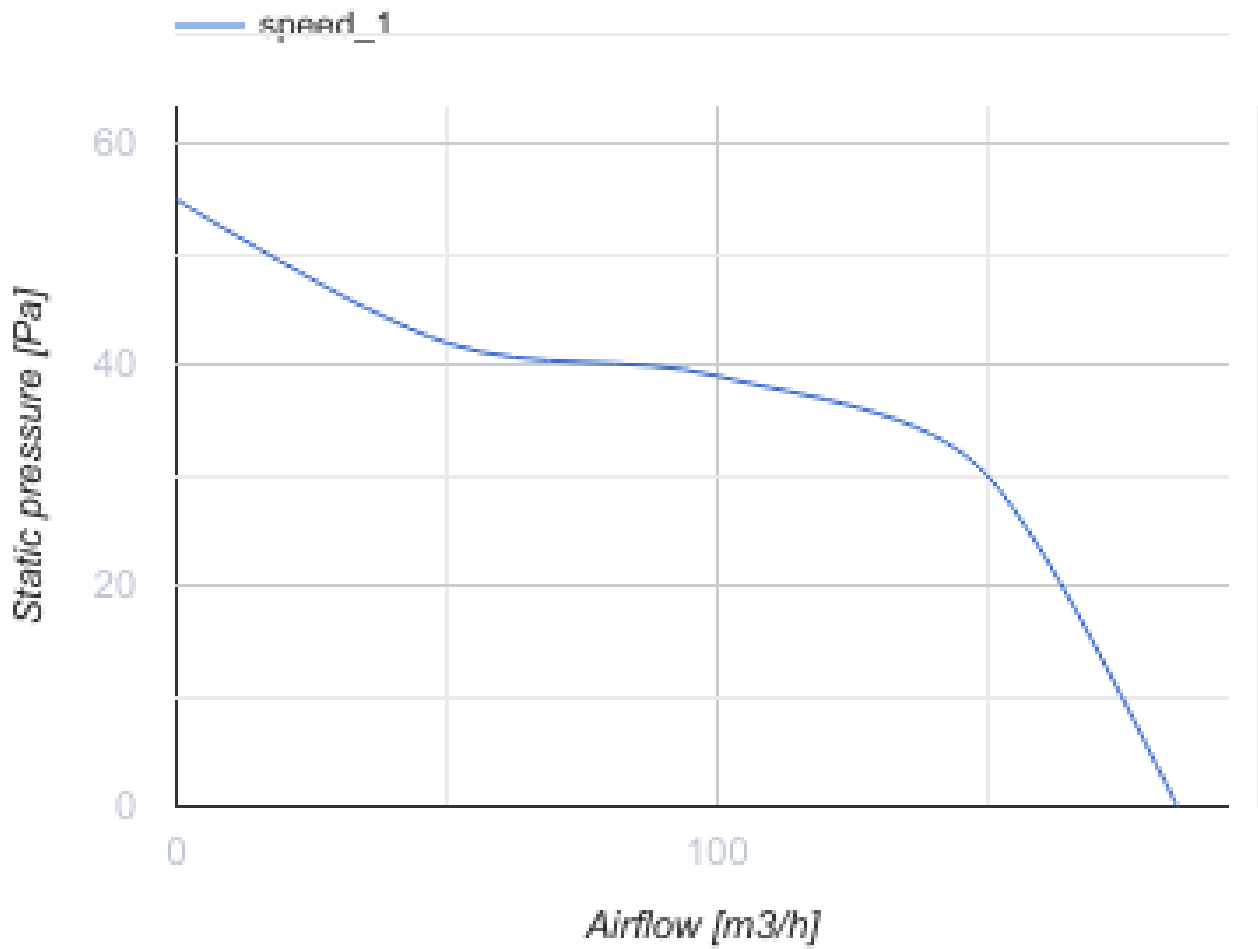

125 MA TH L

Axial fans with automatic louver shutters for exhaust ventilation

- Maximum airflow: 185
- Sound pressure level LpA at 3 m: 35
- Motor type: AC
- Casing material: Plastic
- Humidity sensor
- Timer: Turn off timer

	Unit of measurement	125 MA TH L
Connected air duct size	mm	125
Speed	-	1
Minimum supply voltage	V	220
Maximum supply voltage	V	240
Power supply frequency	Hz	50
Rated power	W	22
Unit current	A	0.1
Maximum airflow	m ³ /h	185
Sound pressure level LpA at 3 m	dB(A)	35
Weight	kg	0.75
Ambient air temperature min	°C	1
Ambient air temperature max	°C	40
Ingress protection rating	-	IP24