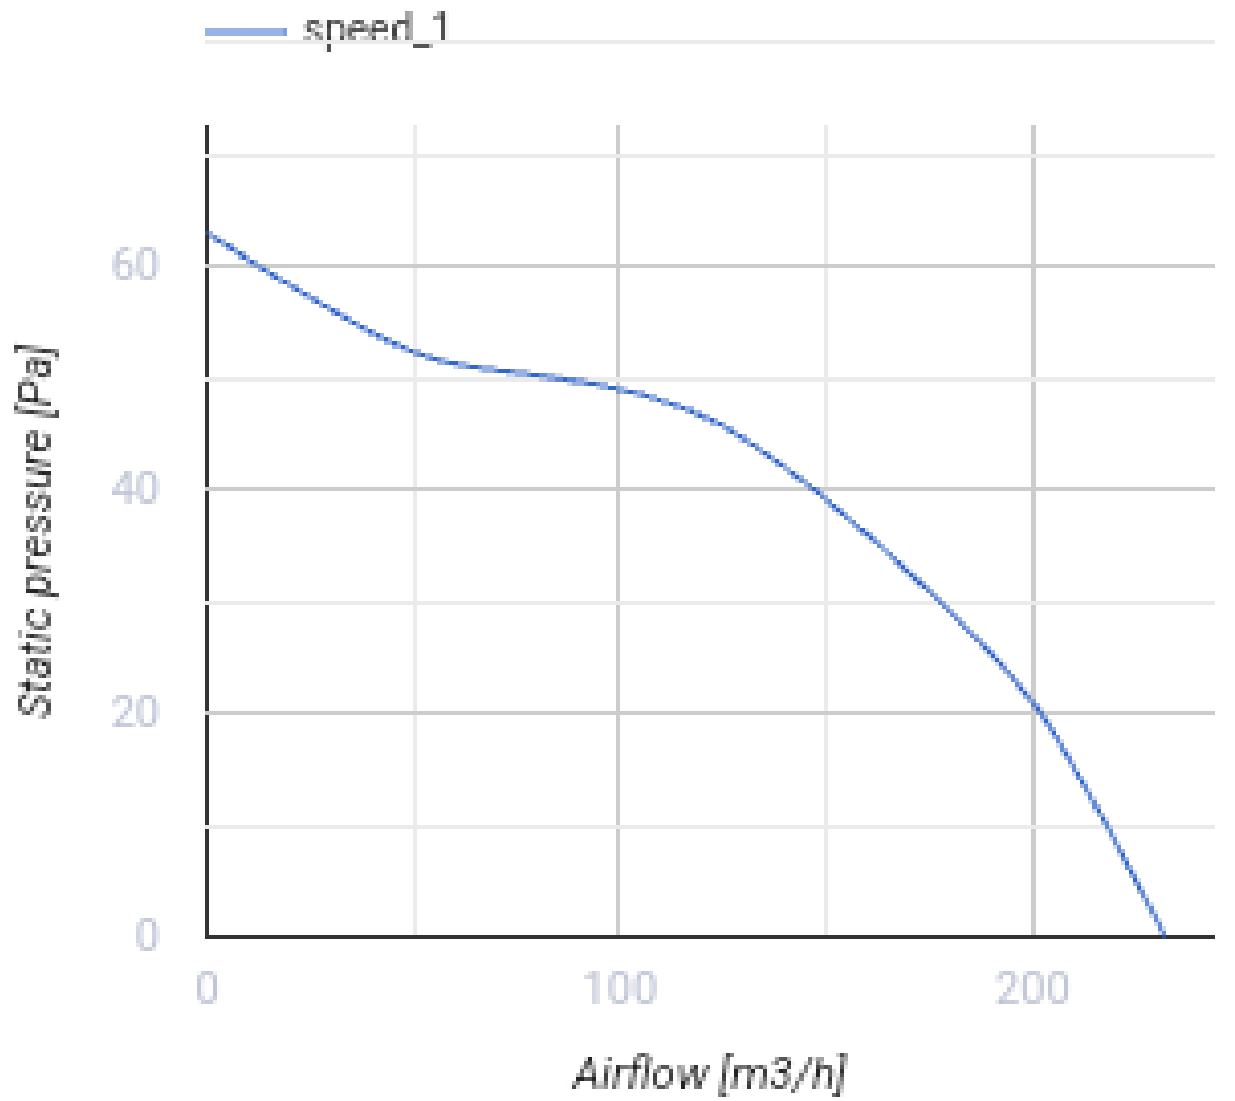

125 MA TH L turbo

Axial fans with automatic louver shutters for exhaust ventilation

- Maximum airflow: 232
- Sound pressure level LpA at 3 m: 37
- Motor type: AC
- Casing material: Plastic
- Timer: Turn off timer

	Unit of measurement	125 MA TH L turbo
Connected air duct size	mm	125
Speed	-	1
Minimum supply voltage	V	220
Maximum supply voltage	V	240
Power supply frequency	Hz	50
Rated power	W	29
Unit current	A	0.13
Maximum airflow	m ³ /h	232
Sound pressure level LpA at 3 m	dB(A)	37
Weight	kg	0.81
Ambient air temperature min	°C	1
Ambient air temperature max	°C	40
Ingress protection rating	-	IP24