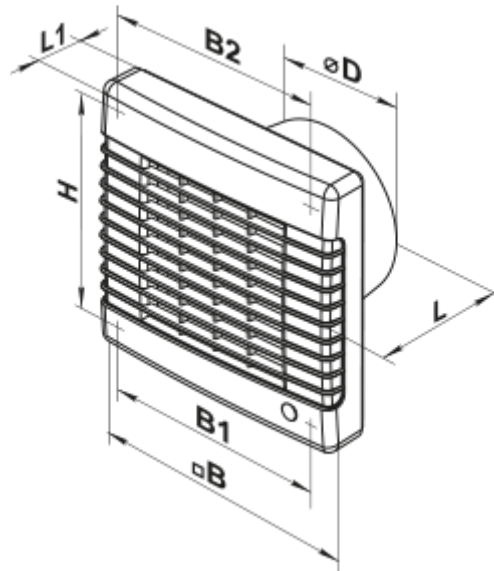

125 MA TH L turbo

Axial fans with automatic louver shutters for exhaust ventilation

- Maximum airflow: 232
- Sound pressure level LpA at 3 m: 37
- Motor type: AC
- Casing material: Plastic
- Timer: Turn off timer

	Unit of measurement	125 MA TH L turbo
Connected air duct size	mm	125
Speed	-	1
Minimum supply voltage	V	220
Maximum supply voltage	V	240
Power supply frequency	Hz	50
Rated power	W	29
Unit current	A	0.13
Maximum airflow	m ³ /h	232
Sound pressure level LpA at 3 m	dB(A)	37
Weight	kg	0.81
Ambient air temperature min	°C	1
Ambient air temperature max	°C	40
Ingress protection rating	-	IP24

Dimensions

ØD	B	B1	B2	H	L	L1
125	190	174	128	173	98	33

Accessories

Cooker Hoods

Name	Photo	Description
FO 125		The window flange applicable for all VENTS fans except for VKO, VKO1, iFan, Quiet, MAO, CF