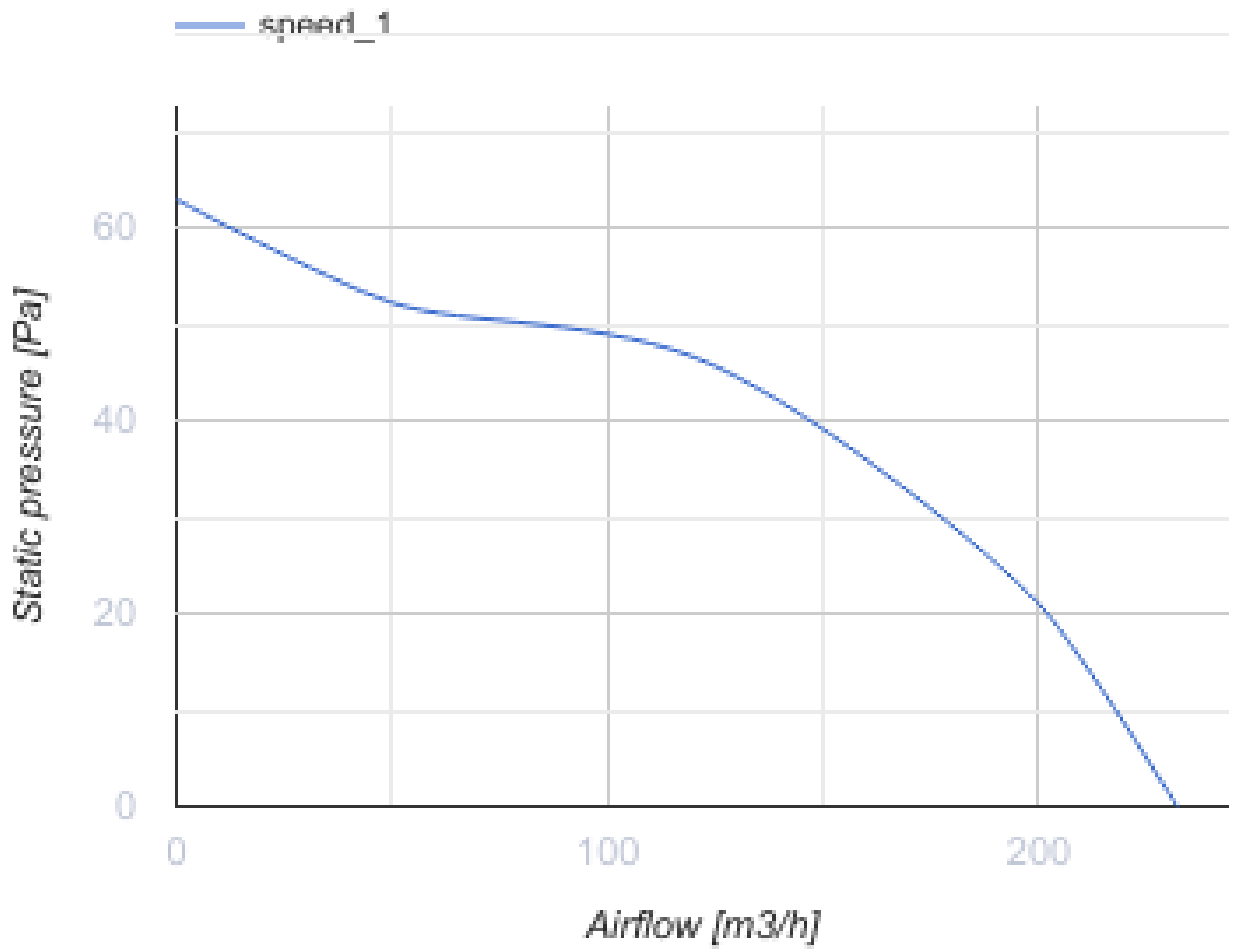

125 MA TH L turbo

Axial fans with automatic louver shutters for exhaust ventilation

- Maximum airflow: 232
- Sound pressure level LpA at 3 m: 37
- Motor type: AC
- Casing material: Plastic
- Timer: Turn off timer

	Unit of measurement	125 MA TH L turbo
Connected air duct size	mm	125
Speed	-	1
Minimum supply voltage	V	220
Maximum supply voltage	V	240
Power supply frequency	Hz	50
Rated power	W	29
Unit current	A	0.13
Maximum airflow	m ³ /h	232
Sound pressure level LpA at 3 m	dB(A)	37
Weight	kg	0.81
Ambient air temperature min	°C	1
Ambient air temperature max	°C	40
Ingress protection rating	-	IP24