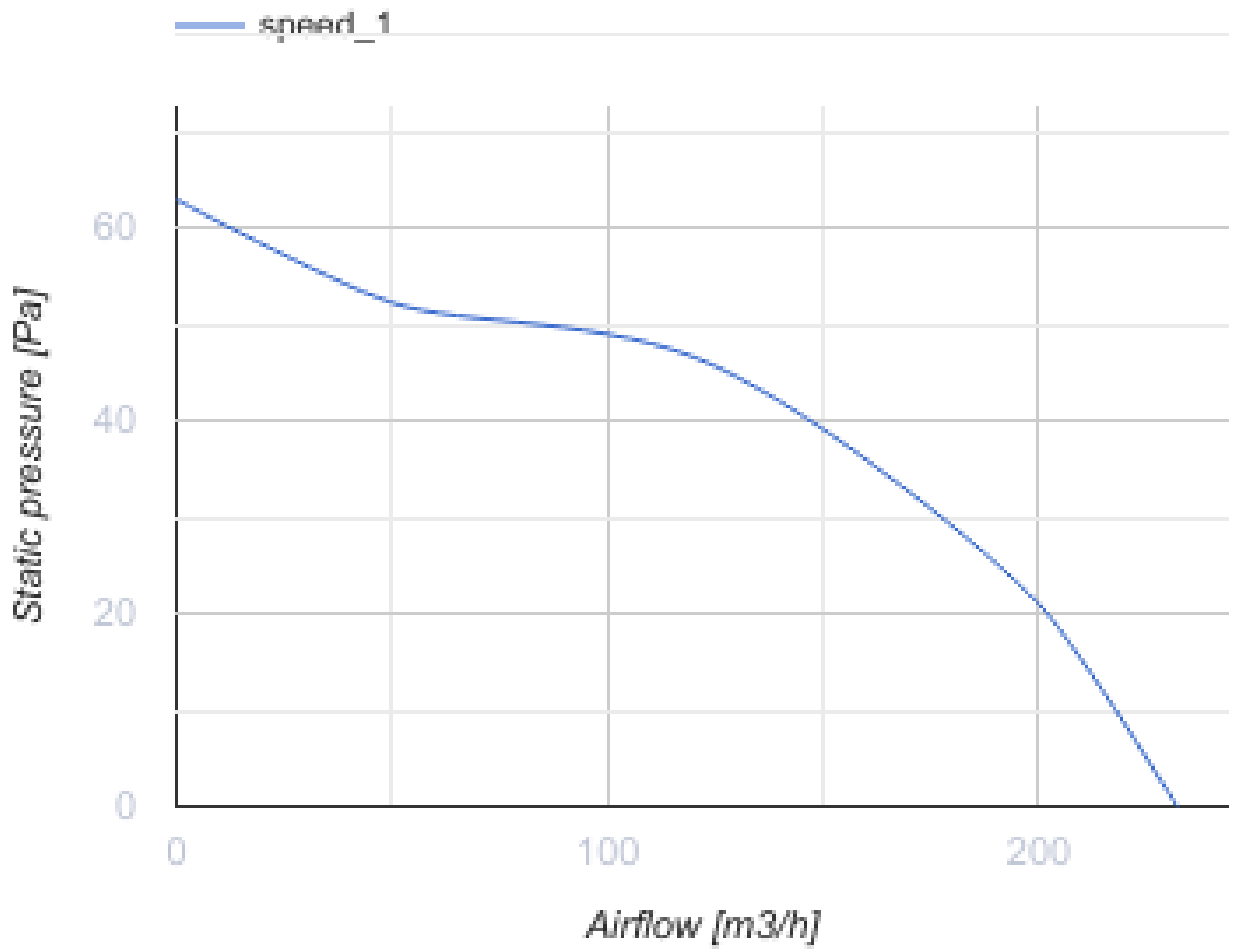

125 MA TH L turbo

Axial fans with automatic louver shutters for exhaust ventilation

- Maximum airflow: 232
- Sound pressure level LpA at 3 m: 37
- Motor type: AC
- Casing material: Polypropylene/Thermoplastic elastomer
- Timer: Turn off timer

	Unit of measurement	125 MA TH L turbo
Connected air duct size	mm	125
Speed	-	1
Minimum supply voltage	V	220
Maximum supply voltage	V	240
Power supply frequency	Hz	50
Rated power	W	29
Unit current	A	0.13
Maximum airflow	m ³ /h	232
Sound pressure level LpA at 3 m	dB(A)	37
Weight	kg	0.81
Ambient air temperature min	°C	1
Ambient air temperature max	°C	40
Ingress protection rating	-	IP24