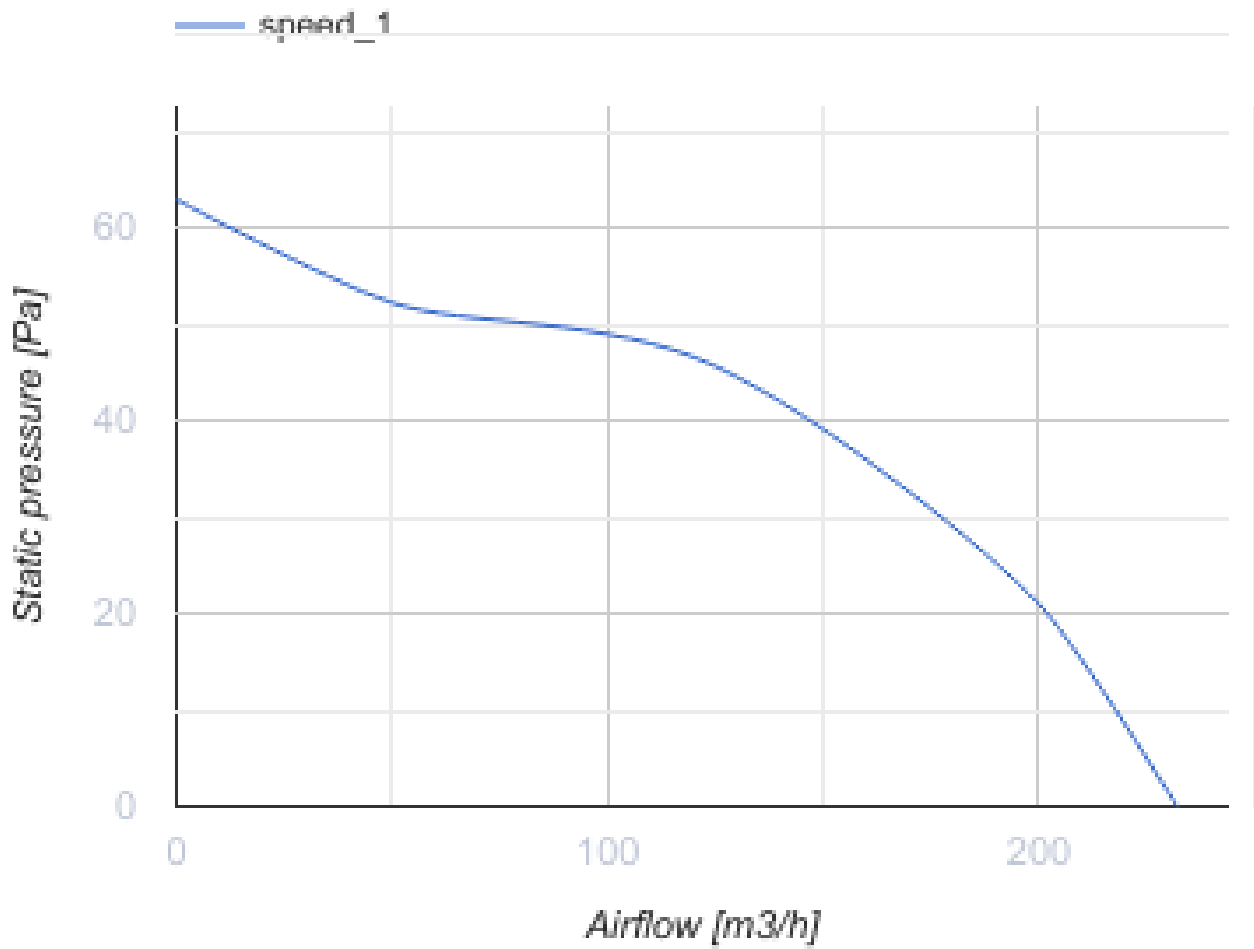

125 MA TH L turbo

Axial fans with automatic louver shutters for exhaust ventilation

- Maximum airflow: 232
- Sound pressure level LpA at 3 m: 37
- Motor type: AC
- Casing material: Polypropylene/Thermoplastic elastomer
- Timer: Turn off timer

	Unit of measurement	125 MA TH L turbo
Connected air duct size	mm	125
Speed	-	1
Minimum supply voltage	V	220
Maximum supply voltage	V	240
Power supply frequency	Hz	50
Rated power	W	29
Unit current	A	0.13
Maximum airflow	m ³ /h	232
Sound pressure level LpA at 3 m	dB(A)	37
Weight	kg	0.81
Ambient air temperature min	°C	1
Ambient air temperature max	°C	40
Ingress protection rating	-	IP24