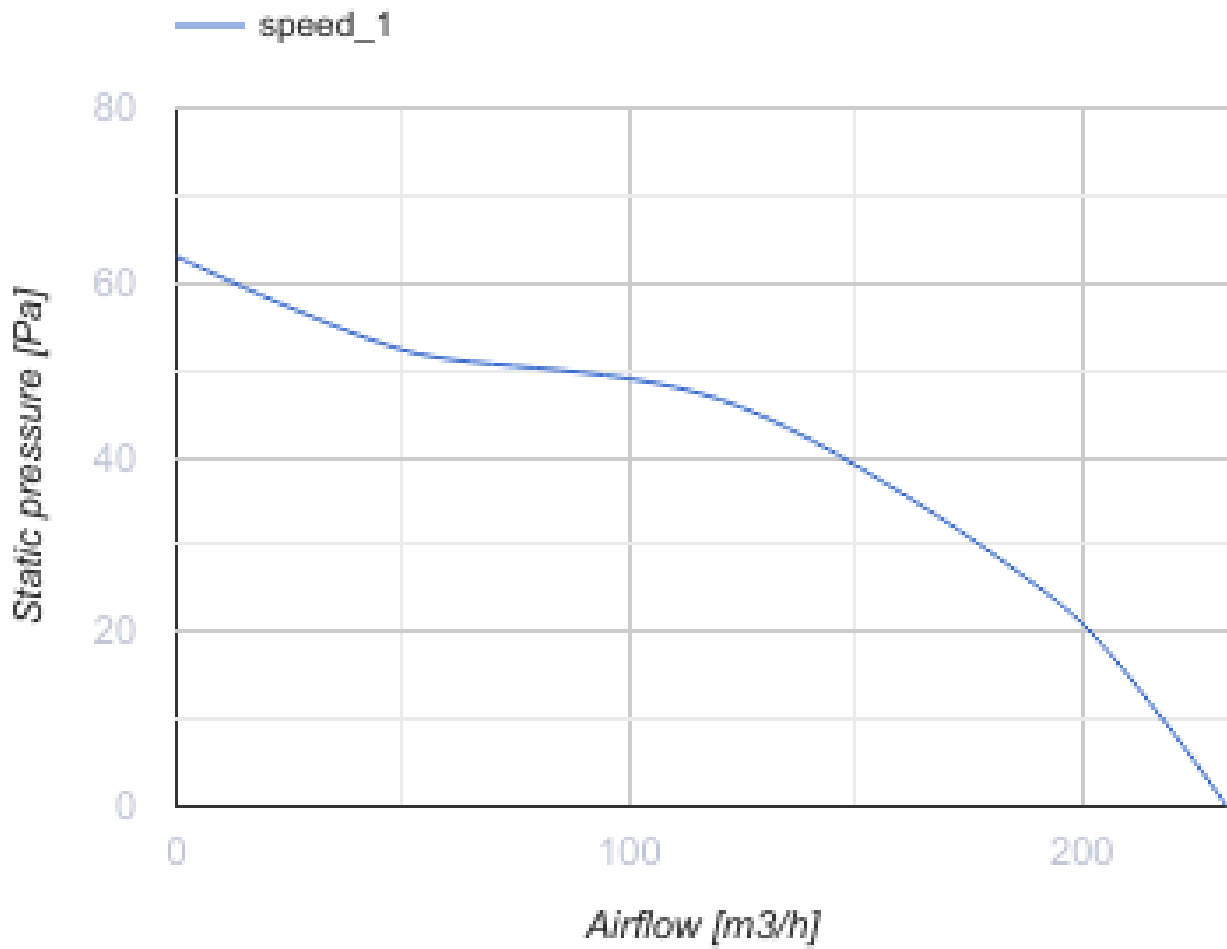

125 MA TH turbo

Axial fans with automatic louver shutters for exhaust ventilation

- Maximum airflow: 232
- Sound pressure level LpA at 3 m: 37
- Motor type: AC
- Casing material: Plastic
- Humidity sensor
- Timer: Turn off timer

	Unit of measurement	125 MA TH turbo
Connected air duct size	mm	125
Speed	-	1
Minimum supply voltage	V	220
Maximum supply voltage	V	240
Power supply frequency	Hz	50
Rated power	W	29
Unit current	A	0.13
Maximum airflow	m ³ /h	232
Sound pressure level LpA at 3 m	dB(A)	37
Weight	kg	0.81
Ambient air temperature min	°C	1
Ambient air temperature max	°C	40
Ingress protection rating	-	IP24