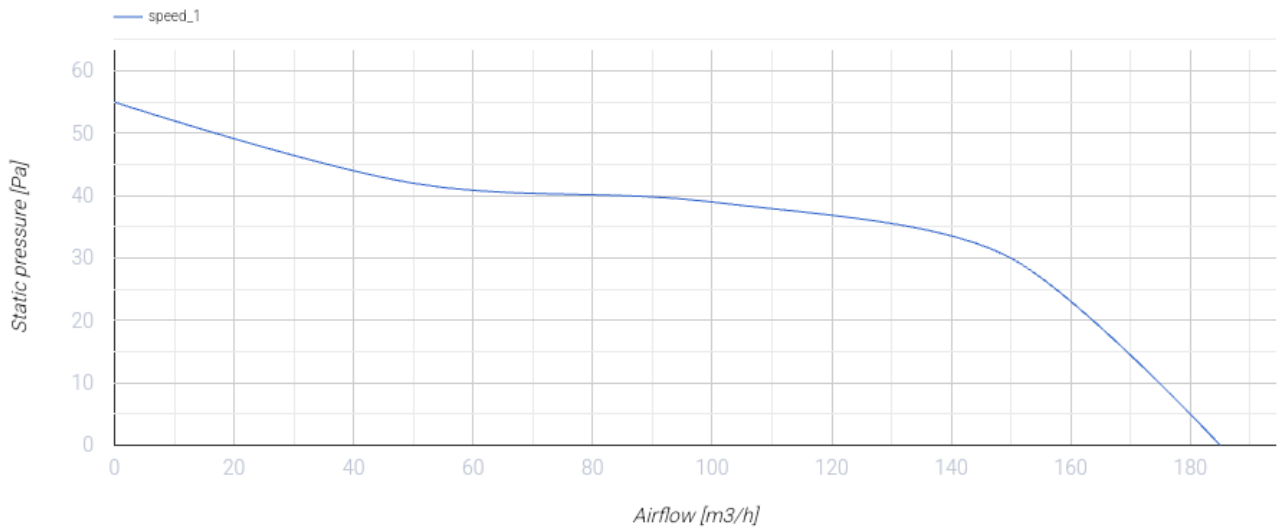

125 MA TP

Axial fans with automatic louver shutters for exhaust ventilation

- Maximum airflow: 185
- Sound pressure level LpA at 3 m: 35
- Motor type: AC
- Casing material: Plastic
- Motion sensor
- Timer: Turn off timer

	Unit of measurement	125 MA TP
Connected air duct size	mm	125
Speed	-	1
Minimum supply voltage	V	220
Maximum supply voltage	V	240
Power supply frequency	Hz	50
Rated power	W	22
Unit current	A	0.1
Maximum airflow	m ³ /h	185
Sound pressure level LpA at 3 m	dB(A)	35
Weight	kg	0.75
Ambient air temperature min	°C	1
Ambient air temperature max	°C	40
Ingress protection rating	-	IP24