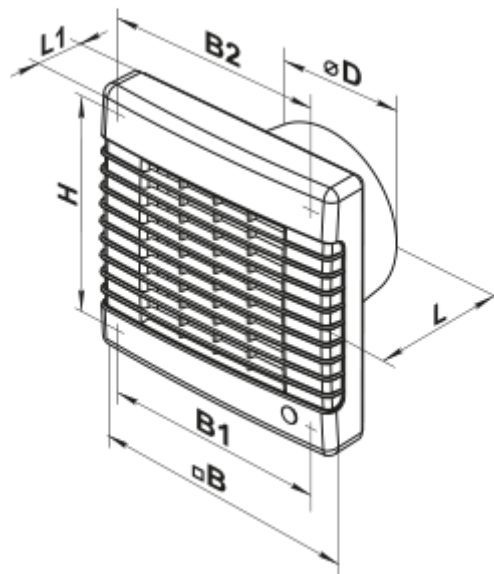

125 MA TP

Axial fans with automatic louver shutters for exhaust ventilation

- Maximum airflow: 185
- Sound pressure level LpA at 3 m: 35
- Motor type: AC
- Casing material: Plastic
- Motion sensor
- Timer: Turn off timer

	Unit of measurement	125 MA TP
Connected air duct size	mm	125
Speed	-	1
Minimum supply voltage	V	220
Maximum supply voltage	V	240
Power supply frequency	Hz	50
Rated power	W	22
Unit current	A	0.1
Maximum airflow	m ³ /h	185
Sound pressure level LpA at 3 m	dB(A)	35
Weight	kg	0.75
Ambient air temperature min	°C	1
Ambient air temperature max	°C	40
Ingress protection rating	-	IP24

Dimensions

∅D	B	B1	B2	H	L	L1
125	190	174	128	173	98	33

Accessories

Flanges

Name	Photo	Description
FO 125		The window flange applicable for all VENTS fans except for VKO, VKO1, iFan, Quiet, MAO, CF