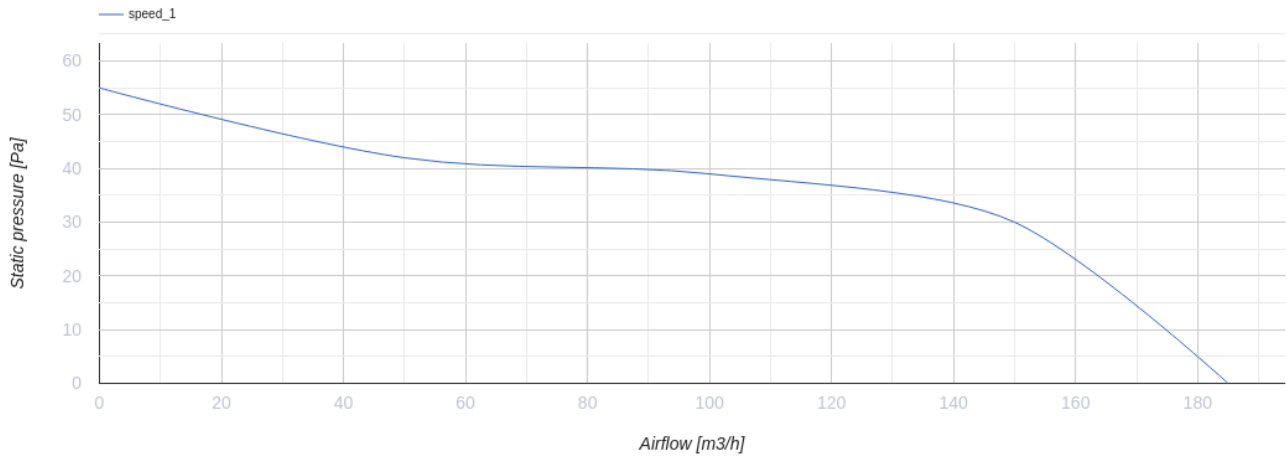

# 125 MA TP

Axial fans with automatic louver shutters for exhaust ventilation

- Maximum airflow: 185
- Sound pressure level LpA at 3 m: 35
- Motor type: AC
- Casing material: Polypropylene/Thermoplastic elastomer
- Motion sensor
- Timer: Turn off timer

	Unit of measurement	125 MA TP
Connected air duct size	mm	125
Speed	-	1
Minimum supply voltage	V	220
Maximum supply voltage	V	240
Power supply frequency	Hz	50
Rated power	W	22
Unit current	A	0.1
Maximum airflow	m <sup>3</sup> /h	185
Sound pressure level LpA at 3 m	dB(A)	35
Weight	kg	0.75
Ambient air temperature min	°C	1
Ambient air temperature max	°C	40
Ingress protection rating	-	IP24

## Dimensions

ØD	B	B1	B2	H	L	L1
125	190	174	128	173	98	33