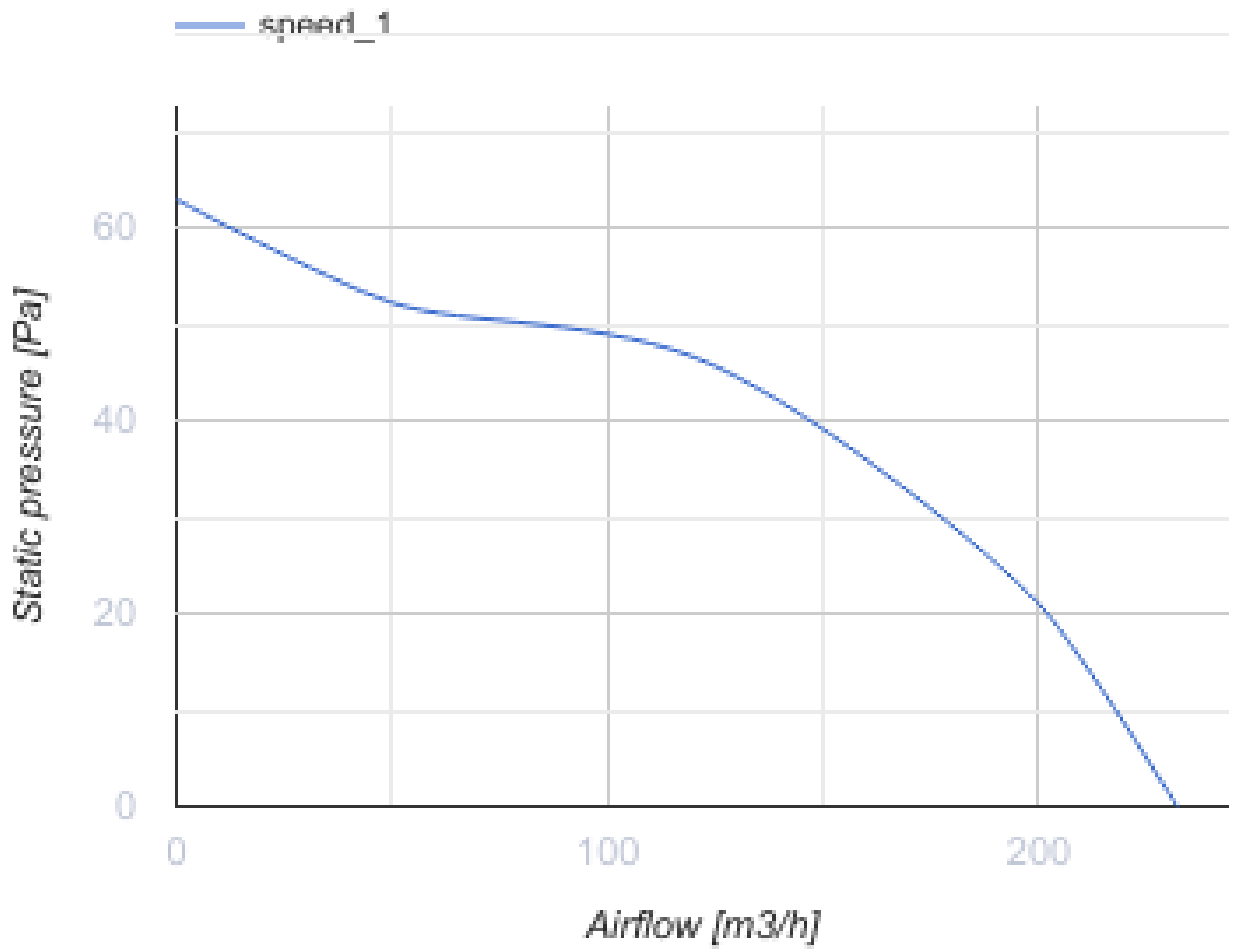

125 MA TP L turbo

Axial fans with automatic louver shutters for exhaust ventilation

- Maximum airflow: 232
- Sound pressure level LpA at 3 m: 37
- Motor type: AC
- Casing material: Polypropylene/Thermoplastic elastomer
- Motion sensor
- Timer: Turn off timer

	Unit of measurement	125 MA TP L turbo
Connected air duct size	mm	125
Speed	-	1
Minimum supply voltage	V	220
Maximum supply voltage	V	240
Power supply frequency	Hz	50
Rated power	W	29
Unit current	A	0.13
Maximum airflow	m ³ /h	232
Sound pressure level LpA at 3 m	dB(A)	37
Weight	kg	0.81
Ambient air temperature min	°C	1
Ambient air temperature max	°C	40
Ingress protection rating	-	IP24