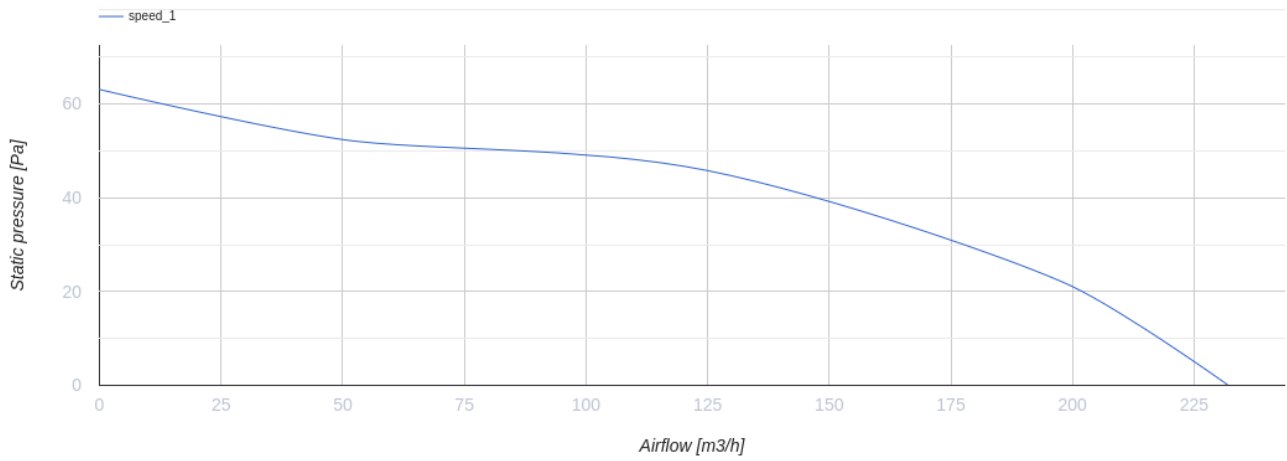

# 125 MA TP L turbo

Axial fans with automatic louver shutters for exhaust ventilation

- Maximum airflow: 232
- Sound pressure level LpA at 3 m: 37
- Motor type: AC
- Casing material: Plastic
- Motion sensor
- Timer: Turn off timer

	Unit of measurement	125 MA TP L turbo
Connected air duct size	mm	125
Speed	-	1
Minimum supply voltage	V	220
Maximum supply voltage	V	240
Power supply frequency	Hz	50
Rated power	W	29
Unit current	A	0.13
Maximum airflow	m <sup>3</sup> /h	232
Sound pressure level LpA at 3 m	dB(A)	37
Weight	kg	0.81
Ambient air temperature min	°C	1
Ambient air temperature max	°C	40
Ingress protection rating	-	IP24

## Dimensions

ØD	B	B1	B2	H	L	L1
125	190	174	128	173	98	33