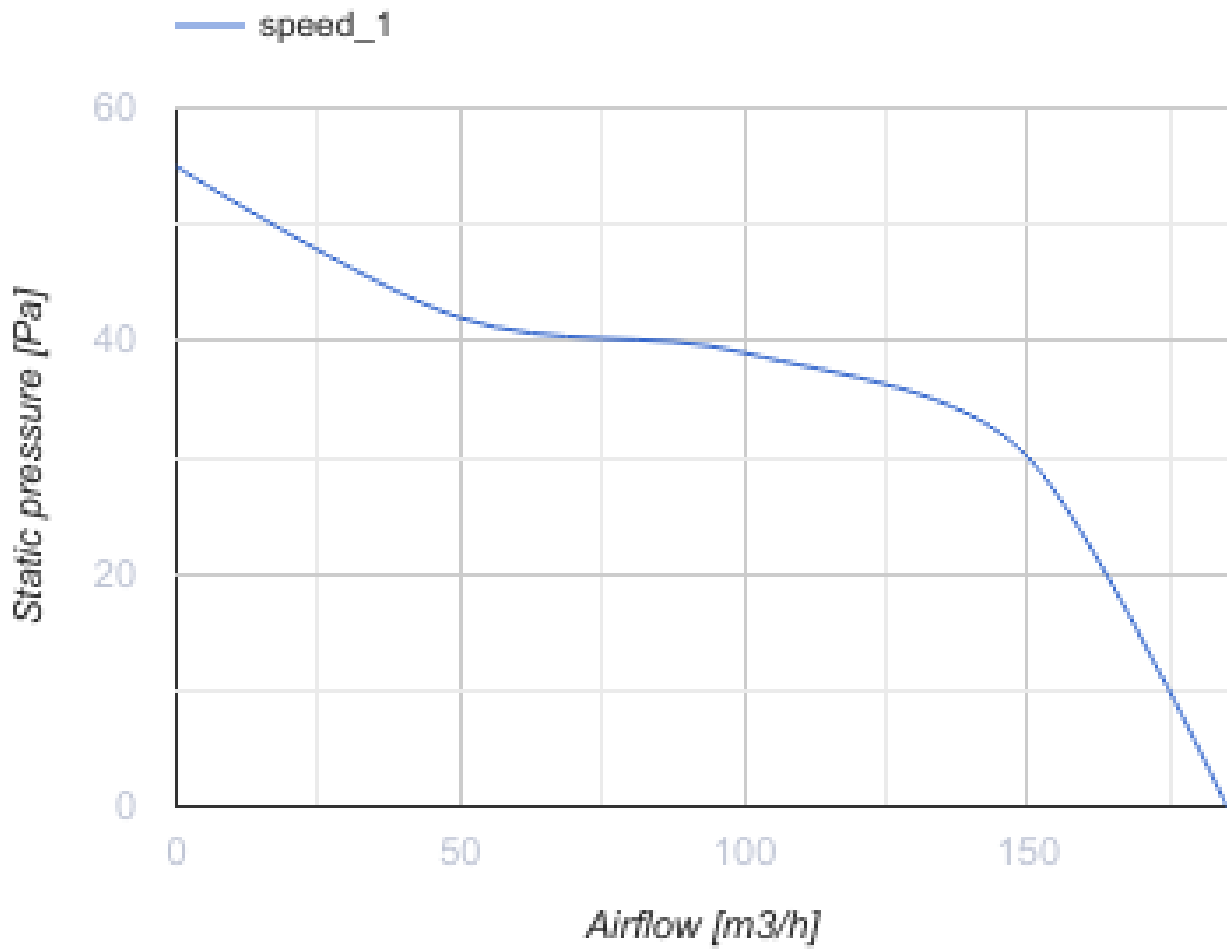

125 MA V

Axial fans with automatic louver shutters for exhaust ventilation

- Maximum airflow: 185
- Sound pressure level LpA at 3 m: 35
- Motor type: AC
- Casing material: Plastic
- Pull cord

	Unit of measurement	125 MA V
Connected air duct size	mm	125
Speed	-	1
Minimum supply voltage	V	220
Maximum supply voltage	V	240
Power supply frequency	Hz	50
Rated power	W	22
Unit current	A	0.1
Maximum airflow	m ³ /h	185
Sound pressure level LpA at 3 m	dB(A)	35
Weight	kg	0.75
Ambient air temperature min	°C	1
Ambient air temperature max	°C	40
Ingress protection rating	-	IP24

Dimensions

∅D	B	B1	B2	H	L	L1
125	190	174	128	173	98	33

Accessories

Flanges

Name	Photo	Description
FO 125		The window flange applicable for all VENTS fans except for VKO, VKO1, iFan, Quiet, MAO, CF