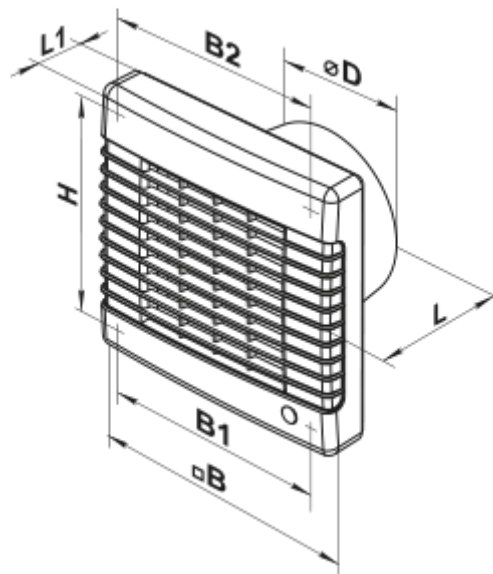

125 MA V

Axial fans with automatic louver shutters for exhaust ventilation

- Maximum airflow: 185
- Sound pressure level LpA at 3 m: 35
- Motor type: AC
- Casing material: Plastic
- Pull cord

	Unit of measurement	125 MA V
Connected air duct size	mm	125
Speed	-	1
Minimum supply voltage	V	220
Maximum supply voltage	V	240
Power supply frequency	Hz	50
Rated power	W	22
Unit current	A	0.1
Maximum airflow	m ³ /h	185
Sound pressure level LpA at 3 m	dB(A)	35
Weight	kg	0.75
Ambient air temperature min	°C	1
Ambient air temperature max	°C	40
Ingress protection rating	-	IP24

Dimensions

ØD	B	B1	B2	H	L	L1
125	190	174	128	173	98	33

Accessories

Flanges

Name	Photo	Description
FO 125		The window flange applicable for all VENTS fans except for VKO, VKO1, iFan, Quiet, MAO, CF