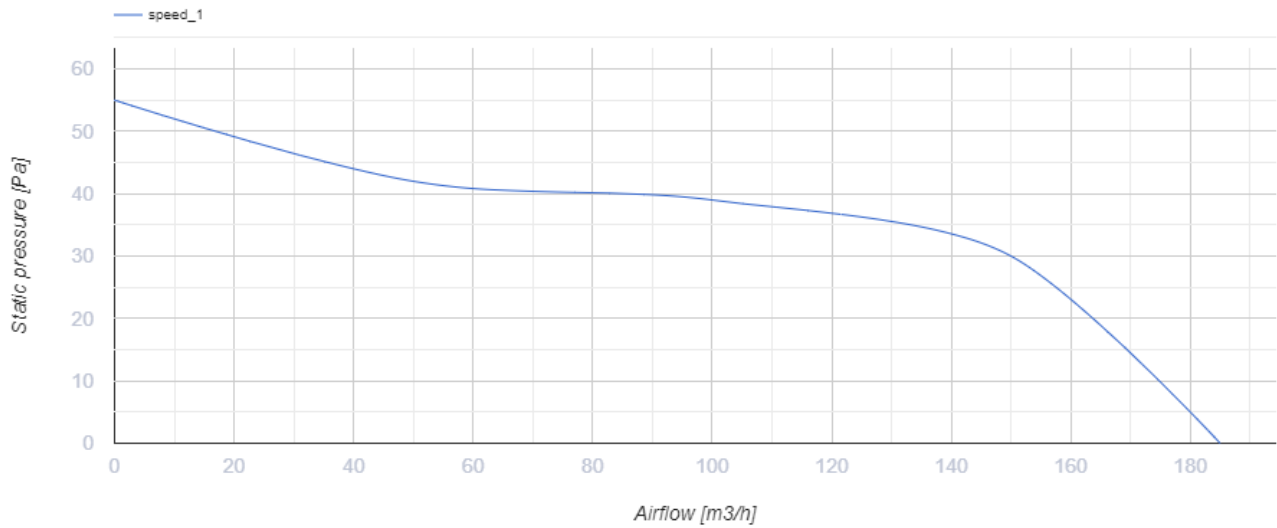

125 MA V

Axial fans with automatic louver shutters for exhaust ventilation

- Maximum airflow: 185
- Sound pressure level LpA at 3 m: 35
- Motor type: AC
- Casing material: Plastic
- Pull cord

	Unit of measurement	125 MA V
Connected air duct size	mm	125
Speed	-	1
Minimum supply voltage	V	220
Maximum supply voltage	V	240
Power supply frequency	Hz	50
Rated power	W	22
Unit current	A	0.1
Maximum airflow	m ³ /h	185
Sound pressure level LpA at 3 m	dB(A)	35
Weight	kg	0.75
Ambient air temperature min	°C	1
Ambient air temperature max	°C	40
Ingress protection rating	-	IP24

Dimensions

ØD	B	B1	B2	H	L	L1
125	190	174	128	173	98	33

Accessories

Flanges

Name	Photo	Description
FO 125		The window flange applicable for all VENTS fans except for VKO, VKO1, iFan, Quiet, MAO, CF