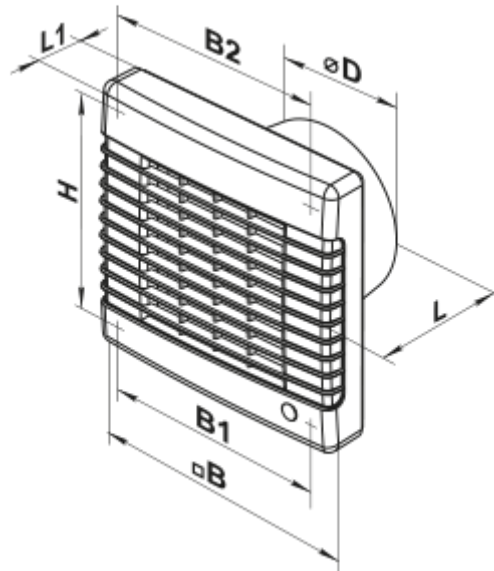

125 MA V

Axial fans with automatic louver shutters for exhaust ventilation

- Maximum airflow: 185
- Sound pressure level LpA at 3 m: 35
- Motor type: AC
- Casing material: Polypropylene/Thermoplastic elastomer
- Pull cord

	Unit of measurement	125 MA V
Connected air duct size	mm	125
Speed	-	1
Minimum supply voltage	V	220
Maximum supply voltage	V	240
Power supply frequency	Hz	50
Rated power	W	22
Unit current	A	0.1
Maximum airflow	m ³ /h	185
Sound pressure level LpA at 3 m	dB(A)	35
Weight	kg	0.75
Ambient air temperature min	°C	1
Ambient air temperature max	°C	40
Ingress protection rating	-	IP24

Dimensions

∅D	B	B1	B2	H	L	L1
125	190	174	128	173	98	33

Accessories

Flanges

Name	Photo	Description
FO 125		The window flange applicable for all VENTS fans except for VKO, VKO1, iFan, Quiet, MAO, CF