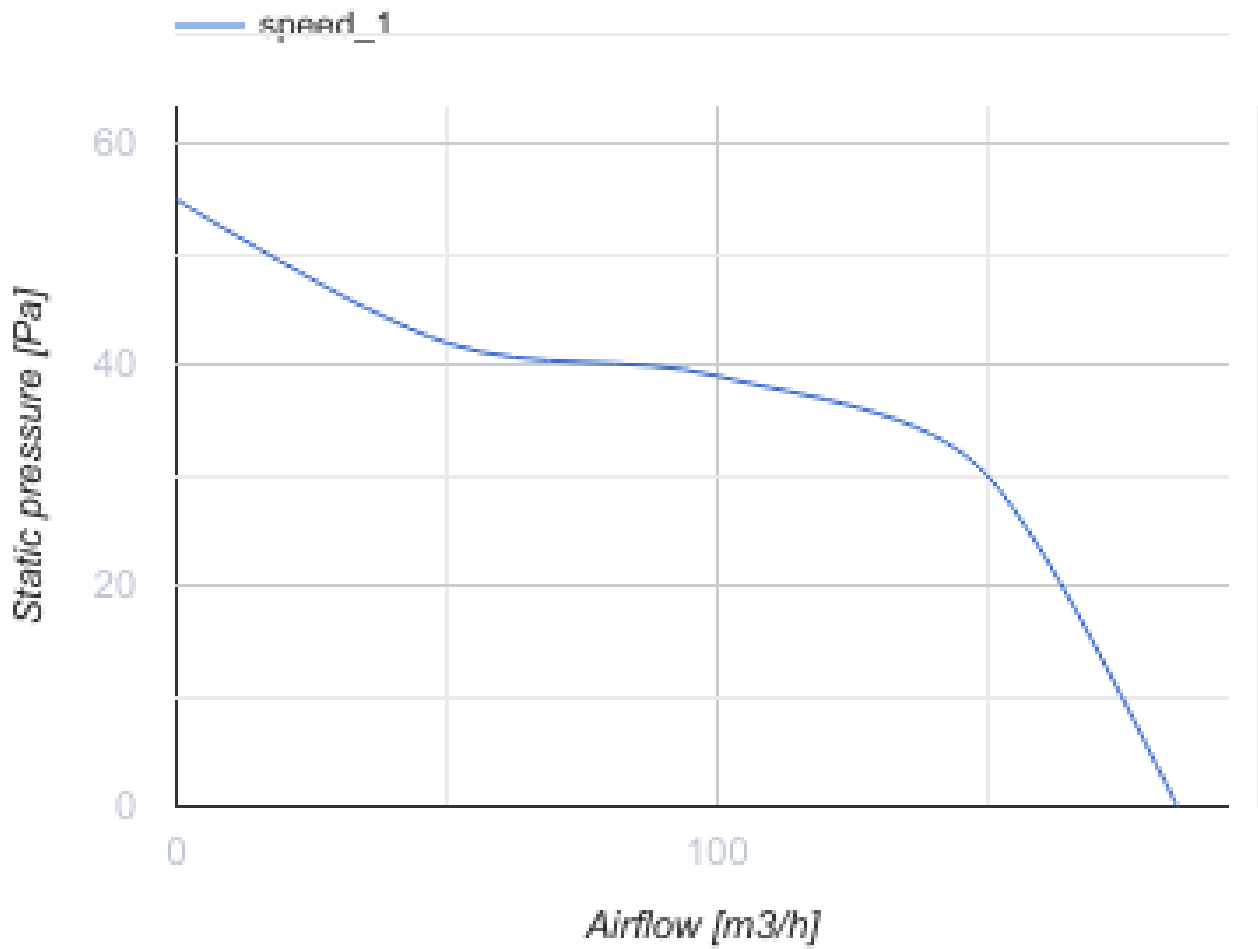

125 MA V

Axial fans with automatic louver shutters for exhaust ventilation

- Maximum airflow: 185
- Sound pressure level LpA at 3 m: 35
- Motor type: AC
- Casing material: Plastic
- Pull cord

	Unit of measurement	125 MA V
Connected air duct size	mm	125
Speed	-	1
Minimum supply voltage	V	220
Maximum supply voltage	V	240
Power supply frequency	Hz	50
Rated power	W	22
Unit current	A	0.1
Maximum airflow	m ³ /h	185
Sound pressure level LpA at 3 m	dB(A)	35
Weight	kg	0.75
Ambient air temperature min	°C	1
Ambient air temperature max	°C	40
Ingress protection rating	-	IP24

Dimensions

∅D	B	B1	B2	H	L	L1
125	190	174	128	173	98	33

Accessories

Flanges

Name	Photo	Description
FO 125		The window flange applicable for all VENTS fans except for VKO, VKO1, iFan, Quiet, MAO, CF