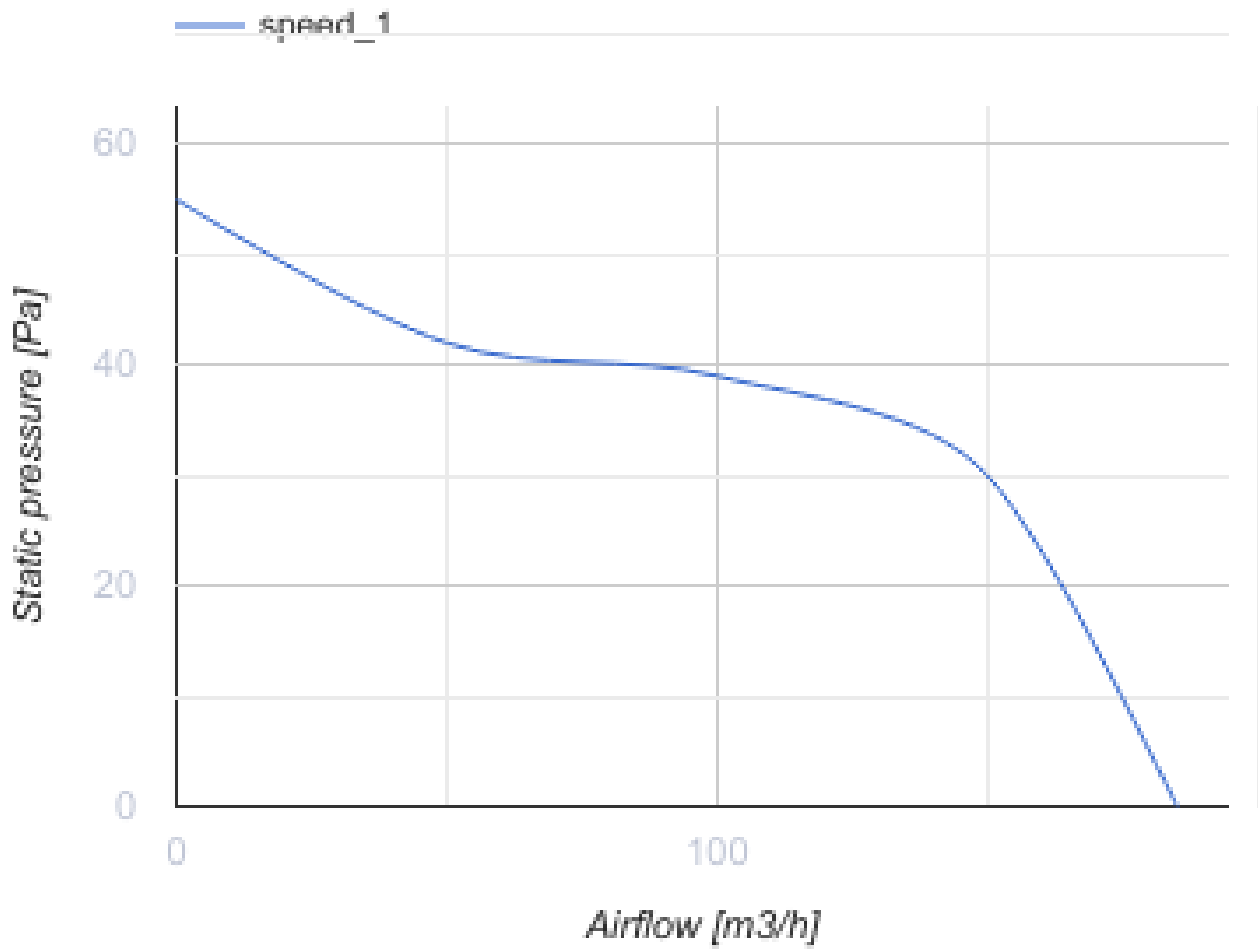

125 MA V

Axial fans with automatic louver shutters for exhaust ventilation

- Maximum airflow: 185
- Sound pressure level LpA at 3 m: 35
- Motor type: AC
- Casing material: Polypropylene/Thermoplastic elastomer
- Pull cord

	Unit of measurement	125 MA V
Connected air duct size	mm	125
Speed	-	1
Minimum supply voltage	V	220
Maximum supply voltage	V	240
Power supply frequency	Hz	50
Rated power	W	22
Unit current	A	0.1
Maximum airflow	m ³ /h	185
Sound pressure level LpA at 3 m	dB(A)	35
Weight	kg	0.75
Ambient air temperature min	°C	1
Ambient air temperature max	°C	40
Ingress protection rating	-	IP24