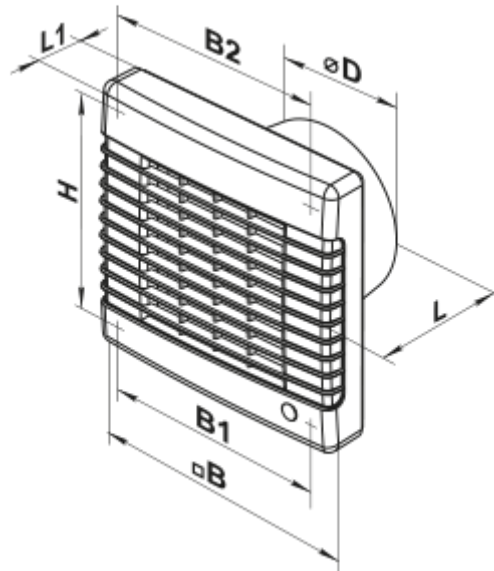

Accessories

Flanges

Name	Photo	Description
FO 125		The window flange applicable for all VENTS fans except for VKO, VKO1, iFan, Quiet, MAO, CF