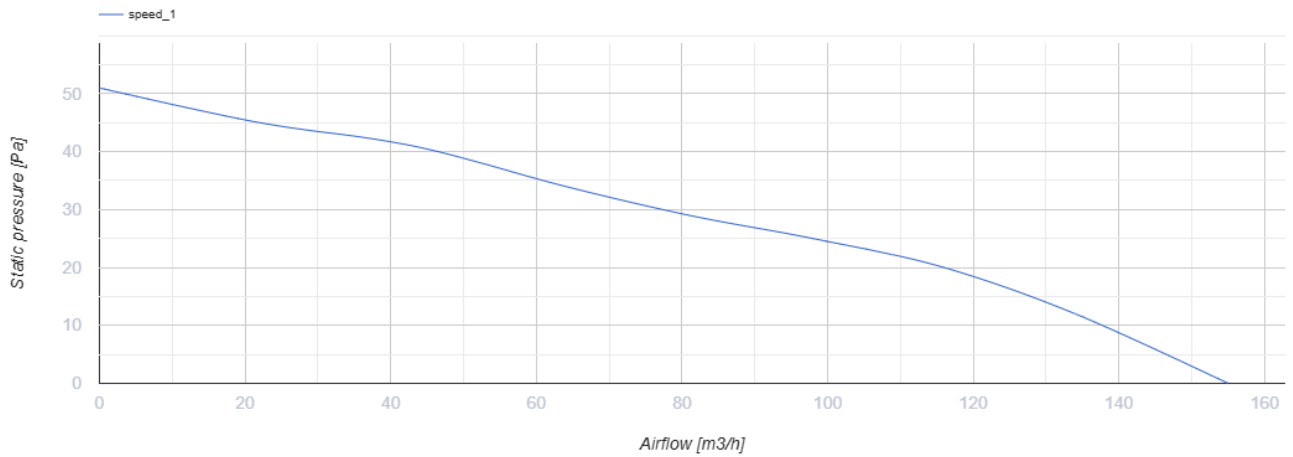

125 Solid Alu

Low-noise and low-power extract axial fan with air flow up to 155 m³/h

- Maximum airflow: 155
- Sound pressure level LpA at 3 m: 32
- Motor type: AC
- Casing material: Plastic
- Backdraft protection: Backdraft damper

	Unit of measurement	125 Solid Alu
Connected air duct size	mm	125
Speed	-	1
Minimum supply voltage	V	220
Maximum supply voltage	V	240
Power supply frequency	Hz	50
Rated power	W	18
Unit current	A	0.11
Maximum airflow	m ³ /h	155
Sound pressure level LpA at 3 m	dB(A)	32
Weight	kg	0.75
Ambient air temperature min	°C	1
Ambient air temperature max	°C	45
Ingress protection rating	-	IP44