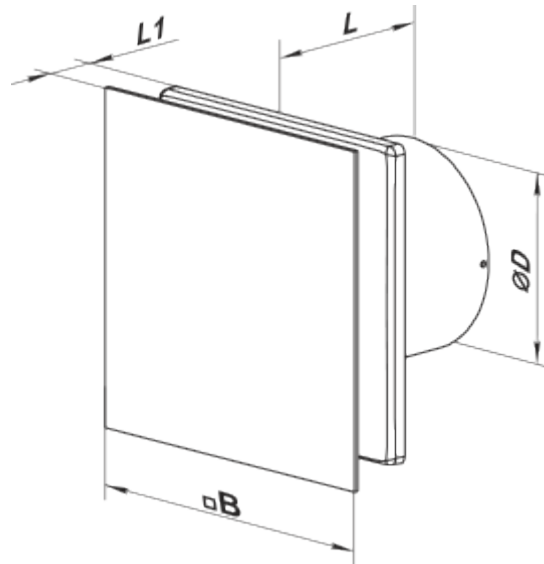

125 Solid Alu

Low-noise and low-power extract axial fan with air flow up to 155 m³/h

- Maximum airflow: 155
- Sound pressure level LpA at 3 m: 32
- Motor type: AC
- Casing material: Plastic
- Backdraft protection: Backdraft damper

	Unit of measurement	125 Solid Alu
Connected air duct size	mm	125
Speed	-	1
Minimum supply voltage	V	220
Maximum supply voltage	V	240
Power supply frequency	Hz	50
Rated power	W	18
Unit current	A	0.11
Maximum airflow	m ³ /h	155
Sound pressure level LpA at 3 m	dB(A)	32
Weight	kg	0.75
Ambient air temperature min	°C	1
Ambient air temperature max	°C	45
Ingress protection rating	-	IP44

Dimensions

Ø D	B	L	L1
123.5	180	85	38

Accessories

Cooker Hoods

Name	Photo	Description
FO 125		The window flange applicable for all VENTS fans except for VKO, VKO1, iFan, Quiet, MAO, CF