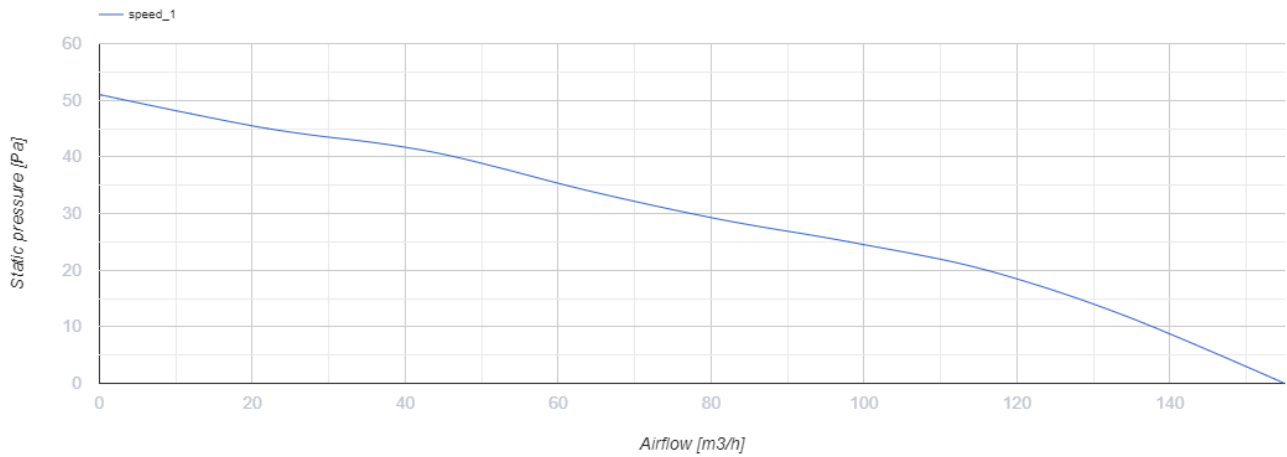

125 Solid Alu

Low-noise and low-power extract axial fan with air flow up to 155 m³/h

- Maximum airflow: 155
- Sound pressure level LpA at 3 m: 32
- Motor type: AC
- Casing material: Plastic
- Backdraft protection: Backdraft damper

	Unit of measurement	125 Solid Alu
Connected air duct size	mm	125
Speed	-	1
Minimum supply voltage	V	220
Maximum supply voltage	V	240
Power supply frequency	Hz	50
Rated power	W	18
Unit current	A	0.11
Maximum airflow	m ³ /h	155
Sound pressure level LpA at 3 m	dB(A)	32
Weight	kg	0.75
Ambient air temperature min	°C	1
Ambient air temperature max	°C	45
Ingress protection rating	-	IP44