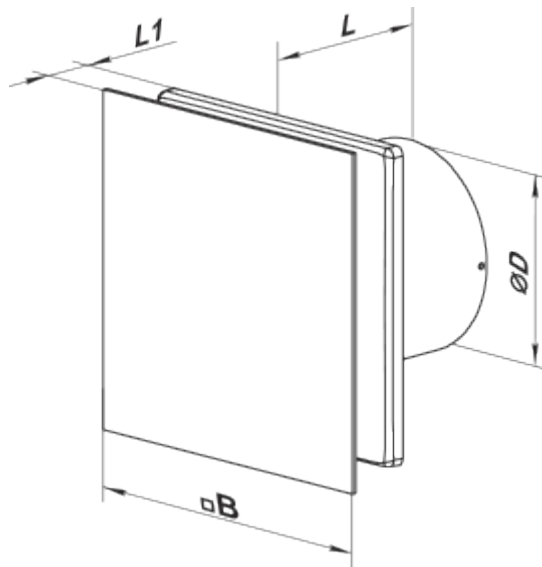

125 Solid Alu

Low-noise and low-power extract axial fan with air flow up to 155 m³/h

- Maximum airflow: 155
- Sound pressure level LpA at 3 m: 32
- Motor type: AC
- Casing material: Plastic
- Backdraft protection: Backdraft damper

	Unit of measurement	125 Solid Alu
Connected air duct size	mm	125
Speed	-	1
Minimum supply voltage	V	220
Maximum supply voltage	V	240
Power supply frequency	Hz	50
Rated power	W	18
Unit current	A	0.11
Maximum airflow	m ³ /h	155
Sound pressure level LpA at 3 m	dB(A)	32
Weight	kg	0.75
Ambient air temperature min	°C	1
Ambient air temperature max	°C	45
Ingress protection rating	-	IP44

Dimensions

Ø D	B	L	L1
123.5	180	85	38

Accessories

Cooker Hoods

Name	Photo	Description
FO_125		The window flange applicable for all VENTS fans except for VKO, VKO1, iFan, Quiet, MAO, CF