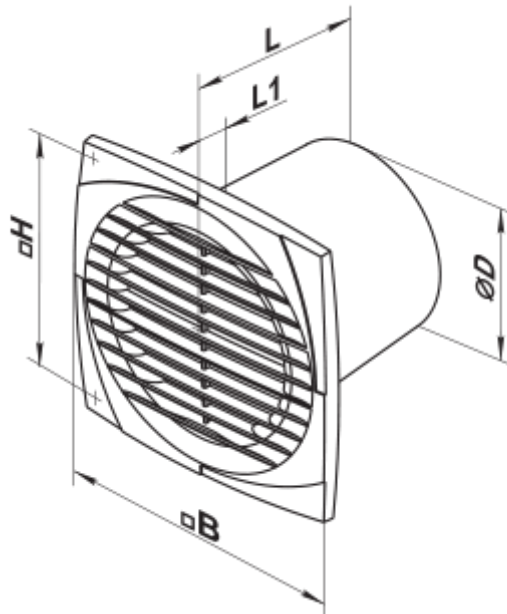

## Axial fans for exhaust ventilation

- Maximum airflow: 292
- Sound pressure level LpA at 3 m: 38
- Motor type: AC
- Casing material: Plastic
- Humidity sensor
- Timer: Turn off timer

	Unit of measurement	150 D T
Connected air duct size	mm	150
Speed	-	1
Minimum supply voltage	V	220
Maximum supply voltage	V	240
Power supply frequency	Hz	50
Rated power	W	24
Unit current	A	0.13
Maximum airflow	m <sup>3</sup> /h	292
Sound pressure level LpA at 3 m	dB(A)	38
Weight	kg	0.92
Ambient air temperature min	°C	1
Ambient air temperature max	°C	40
Ingress protection rating	-	IP34
ErP compliance	-	2016
Cold - Specific energy consumption (SEC)	kWh/(m <sup>2</sup> /a)	34.2
SEC Class Cold	-	A
Average - Specific energy consumption (SEC)	kWh/(m <sup>2</sup> /a)	16.3
SEC Class Average	-	E
Warm - Specific energy consumption (SEC)	kWh/(m <sup>2</sup> /a)	6
SEC Class Warm	-	F
Unit category	-	RVU

## Dimensions

ØD	B	H	L	L1
150	205	165	132	13