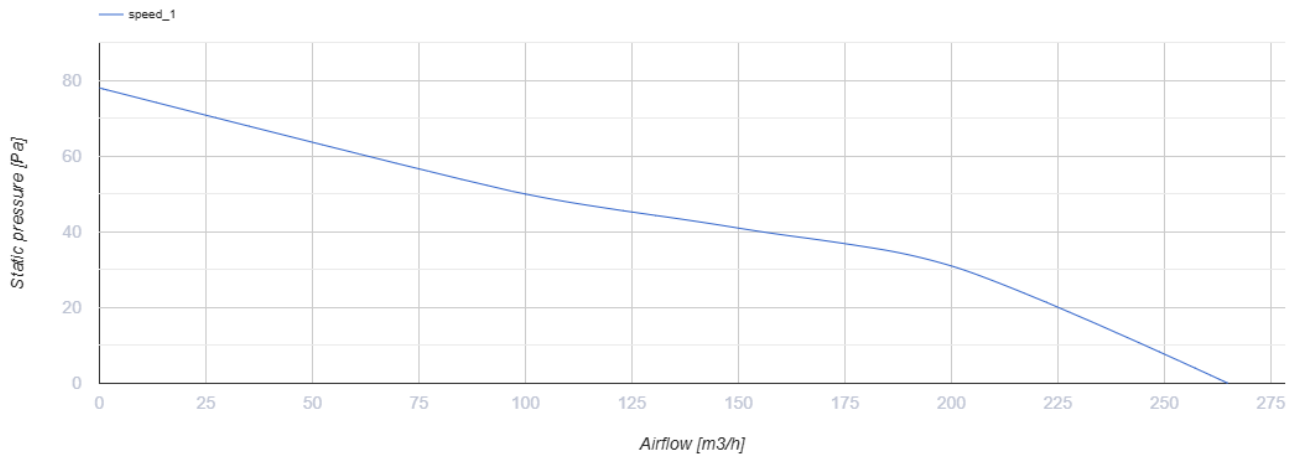

150 LD Light blue

Axial decorative fans with LED lighting for extract ventilation

- Maximum airflow: 265
- Sound pressure level LpA at 3 m: 37
- Motor type: AC
- Casing material: Polypropylene/Thermoplastic elastomer

	Unit of measurement	150 LD Light blue
Connected air duct size	mm	150
Speed	-	1
Minimum supply voltage	V	220
Maximum supply voltage	V	240
Power supply frequency	Hz	50
Rated power	W	24
Unit current	A	0.13
Maximum airflow	m ³ /h	265
Sound pressure level LpA at 3 m	dB(A)	37
Weight	kg	1.14
Ambient air temperature min	°C	1
Ambient air temperature max	°C	40
Ingress protection rating	-	IP34