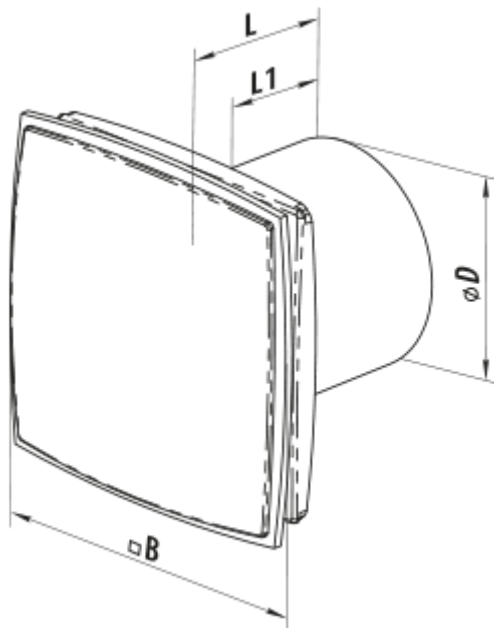

150 LD Light blue

Axial decorative fans with LED lighting for extract ventilation

- Maximum airflow: 265
- Sound pressure level LpA at 3 m: 37
- Motor type: AC
- Casing material: Polypropylene/Thermoplastic elastomer

	Unit of measurement	150 LD Light blue
Connected air duct size	mm	150
Speed	-	1
Minimum supply voltage	V	220
Maximum supply voltage	V	240
Power supply frequency	Hz	50
Rated power	W	24
Unit current	A	0.13
Maximum airflow	m ³ /h	265
Sound pressure level LpA at 3 m	dB(A)	37
Weight	kg	1.14
Ambient air temperature min	°C	1
Ambient air temperature max	°C	40
Ingress protection rating	-	IP34

Dimensions

Ø D	B	L	L1
150	216	154	118

Accessories

Flanges

Name	Photo	Description
FO 150		The window flange applicable for all VENTS fans except for VKO, VKO1, iFan, Quiet, MAO, CF