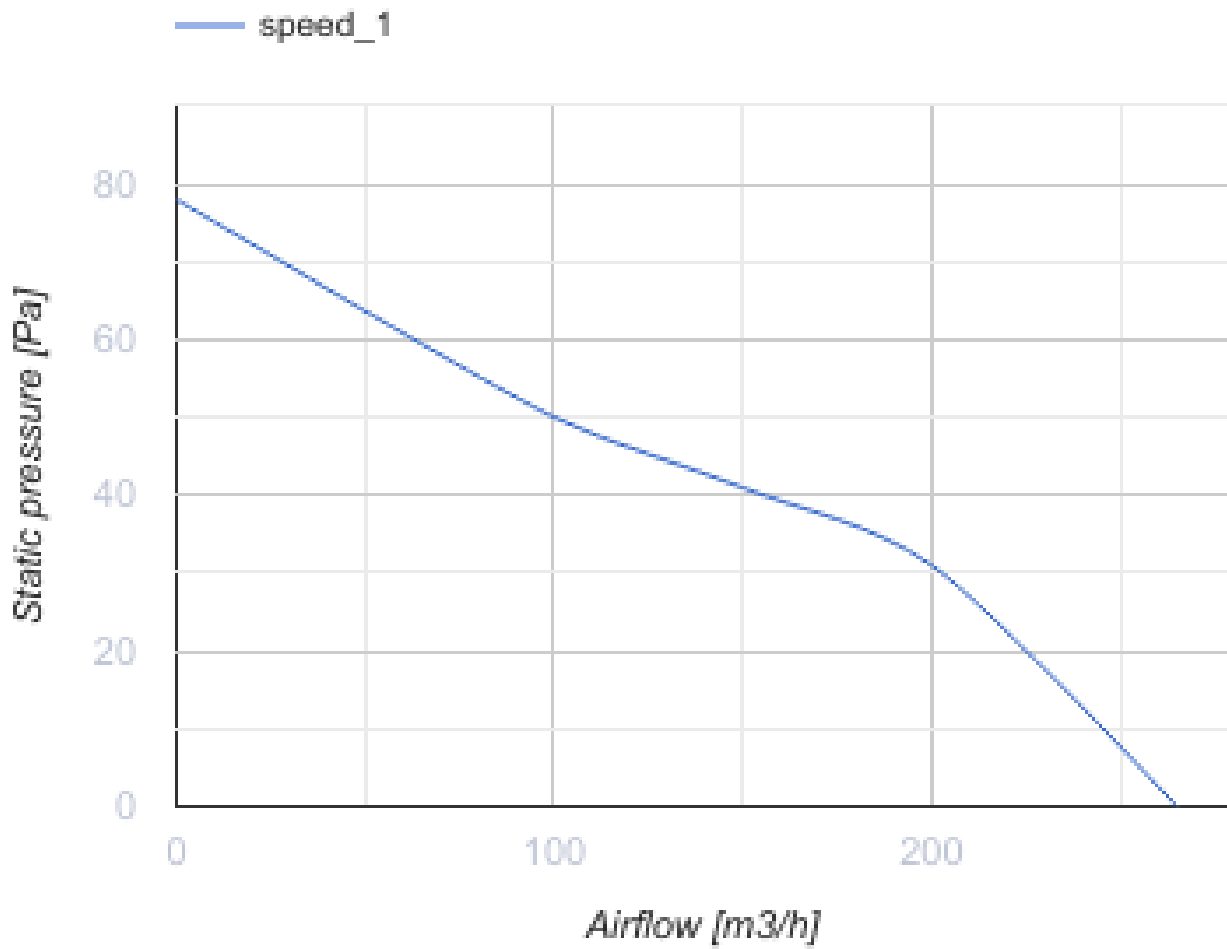

# 150 LD Light red

Axial decorative fans with LED lighting for extract ventilation

- Maximum airflow: 265
- Sound pressure level LpA at 3 m: 37
- Motor type: AC
- Casing material: Polypropylene/Thermoplastic elastomer

	Unit of measurement	150 LD Light red
Connected air duct size	mm	150
Speed	-	1
Minimum supply voltage	V	220
Maximum supply voltage	V	240
Power supply frequency	Hz	50
Rated power	W	24
Unit current	A	0.13
Maximum airflow	m <sup>3</sup> /h	265
Sound pressure level LpA at 3 m	dB(A)	37
Weight	kg	1.14
Ambient air temperature min	°C	1
Ambient air temperature max	°C	40
Ingress protection rating	-	IP34

### Dimensions

<b>Ø D</b>	<b>B</b>	<b>L</b>	<b>L1</b>
150	216	154	118