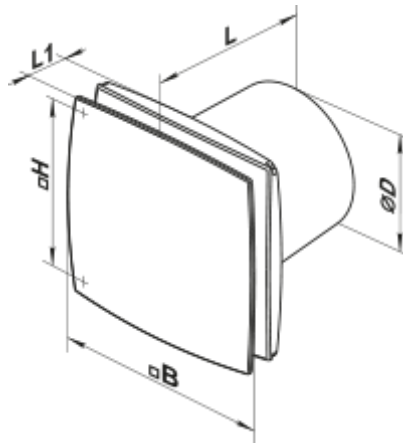

	Unit of measurement	150 LD TH 12
Connected air duct size	mm	150
Speed	-	1
Minimum supply voltage	V	12
Maximum supply voltage	V	12
Power supply frequency	Hz	50
Rated power	W	29
Unit current	A	2
Maximum airflow	m <sup>3</sup> /h	236
Sound pressure level LpA at 3 m	dB(A)	36
Weight	kg	0.92
Ambient air temperature min	°C	1
Ambient air temperature max	°C	40
Ingress protection rating	-	IP34
ErP compliance	-	2016, 2018
Cold - Specific energy consumption (SEC)	kWh/(m <sup>2</sup> /a)	52.9
SEC Class Cold	-	A+
Average - Specific energy consumption (SEC)	kWh/(m <sup>2</sup> /a)	25.8
SEC Class Average	-	C
Warm - Specific energy consumption (SEC)	kWh/(m <sup>2</sup> /a)	10.3
SEC Class Warm	-	E
Unit category	-	RVU

## Dimensions

ØD	B	H	L	L1
150	206	165	154	36