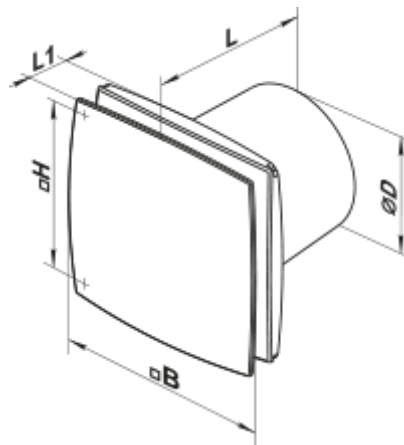

# 150 LD TH K

Axial decorative fans for exhaust ventilation

- Maximum airflow: 265
- Sound pressure level LpA at 3 m: 37
- Motor type: AC
- Casing material: Plastic
- Backdraft protection: Backdraft damper
- Humidity sensor
- Timer: Turn off timer

	Unit of measurement	150 LD TH K
Connected air duct size	mm	150
Speed	-	1
Minimum supply voltage	V	220
Maximum supply voltage	V	240
Power supply frequency	Hz	50
Rated power	W	24
Unit current	A	0.13
Maximum airflow	m <sup>3</sup> /h	265
Sound pressure level LpA at 3 m	dB(A)	37
Weight	kg	0.96
Ambient air temperature min	°C	1
Ambient air temperature max	°C	40
Ingress protection rating	-	IP34
ErP compliance	-	2016
Cold - Specific energy consumption (SEC)	kWh/(m <sup>2</sup> /a)	0
SEC Class Cold	-	B
Average - Specific energy consumption (SEC)	kWh/(m <sup>2</sup> /a)	0
SEC Class Average	-	E
Warm - Specific energy consumption (SEC)	kWh/(m <sup>2</sup> /a)	0
SEC Class Warm	-	F
Unit category	-	RVU

## Dimensions

ØD	B	H	L	L1
150	206	165	154	36