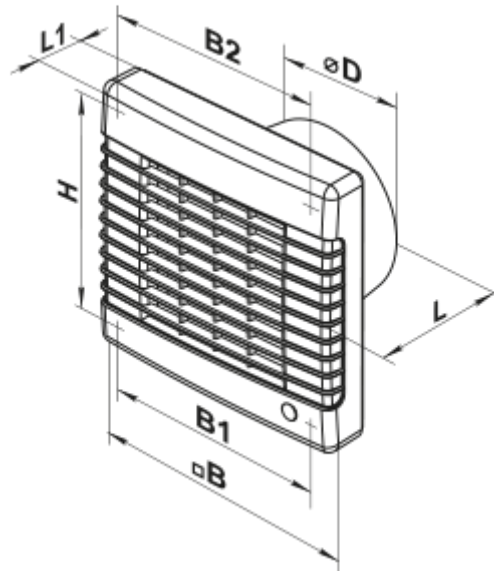

# 150 MA 12

Axial fans with automatic louver shutters for exhaust ventilation

- Maximum airflow: 263
- Sound pressure level LpA at 3 m: 38
- Motor type: AC
- Casing material: Plastic

	Unit of measurement	150 MA 12
Connected air duct size	mm	150
Speed	-	1
Minimum supply voltage	V	12
Maximum supply voltage	V	12
Power supply frequency	Hz	50
Rated power	W	29
Unit current	A	2
Maximum airflow	m <sup>3</sup> /h	263
Sound pressure level LpA at 3 m	dB(A)	38
Weight	kg	0.98
Ambient air temperature min	°C	1
Ambient air temperature max	°C	40
Ingress protection rating	-	IP24

### Dimensions

ØD	B	B1	B2	H	L	L1
150	212	196	150	195	114	33