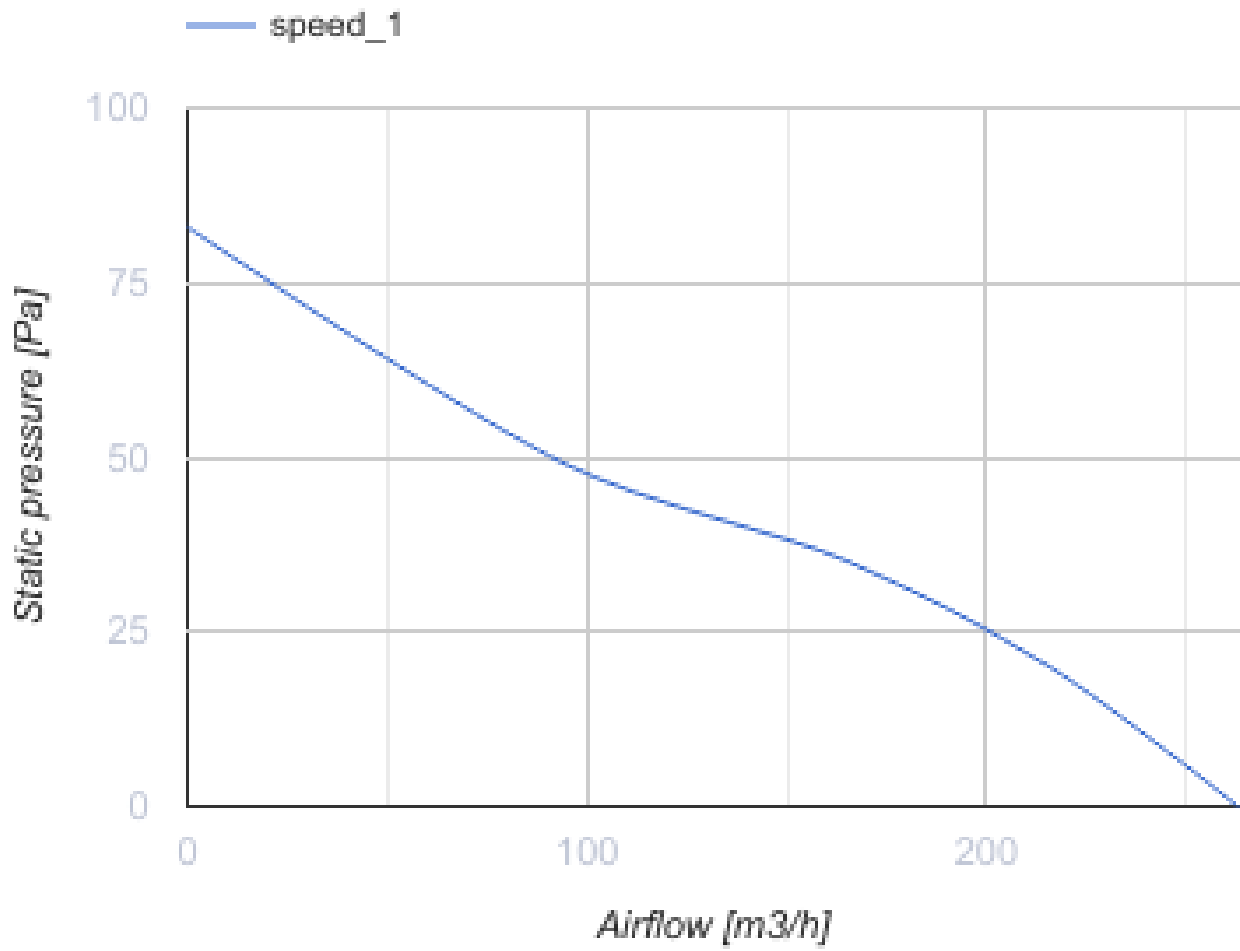

# 150 MA 12

Axial fans with automatic louver shutters for exhaust ventilation

- Maximum airflow: 263
- Sound pressure level LpA at 3 m: 38
- Motor type: AC
- Casing material: Plastic

	Unit of measurement	150 MA 12
Connected air duct size	mm	150
Speed	-	1
Minimum supply voltage	V	12
Maximum supply voltage	V	12
Power supply frequency	Hz	50
Rated power	W	29
Unit current	A	2
Maximum airflow	m <sup>3</sup> /h	263
Sound pressure level LpA at 3 m	dB(A)	38
Weight	kg	0.98
Ambient air temperature min	°C	1
Ambient air temperature max	°C	40
Ingress protection rating	-	IP24

### Dimensions

ØD	B	B1	B2	H	L	L1
150	212	196	150	195	114	33