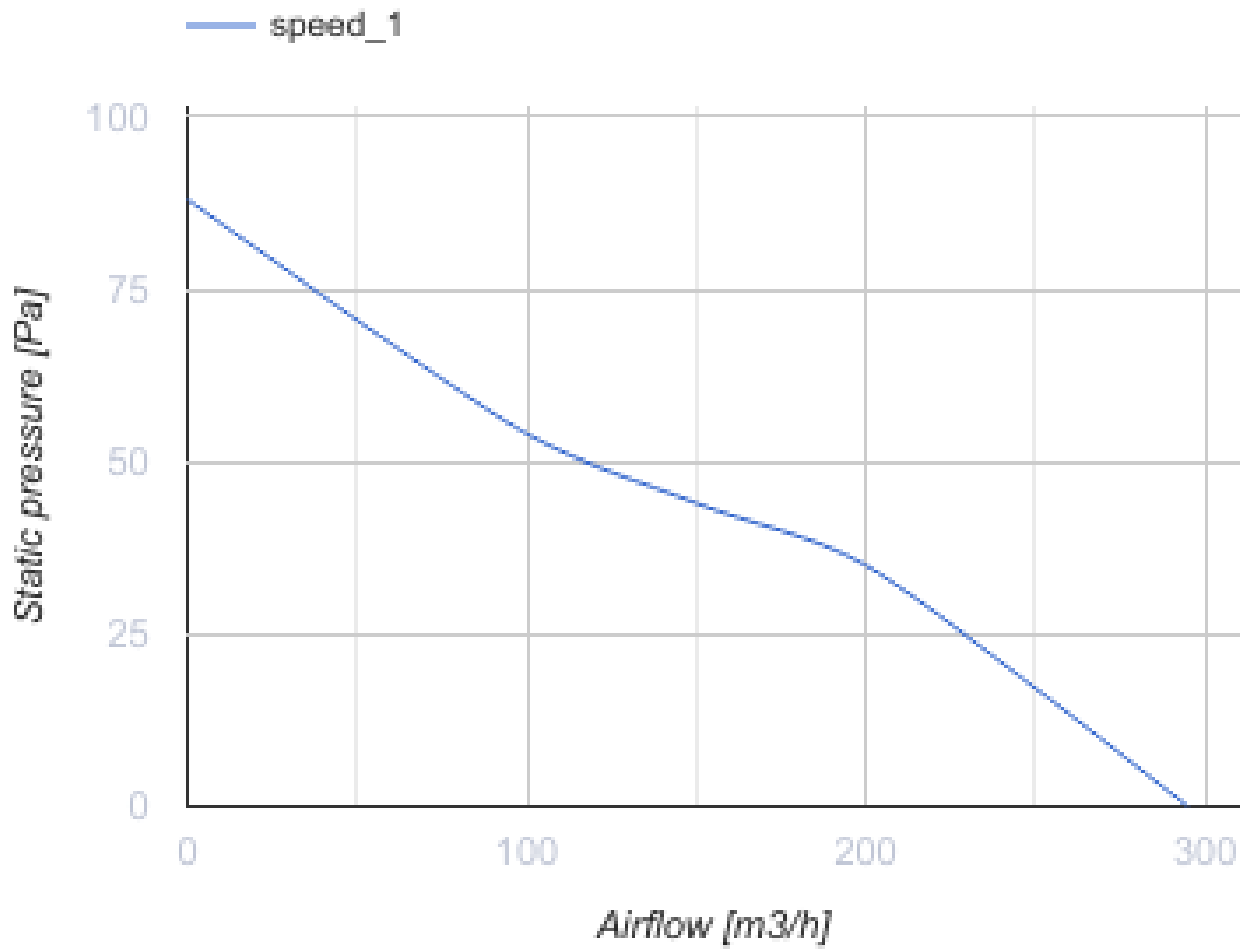

# 150 MA L

Axial fans with automatic louver shutters for exhaust ventilation

- Maximum airflow: 295
- Sound pressure level LpA at 3 m: 39
- Motor type: AC
- Casing material: Plastic

	Unit of measurement	150 MA L
Connected air duct size	mm	150
Speed	-	1
Minimum supply voltage	V	220
Maximum supply voltage	V	240
Power supply frequency	Hz	50
Rated power	W	26
Unit current	A	0.13
Maximum airflow	m <sup>3</sup> /h	295
Sound pressure level LpA at 3 m	dB(A)	39
Weight	kg	1.02
Ambient air temperature min	°C	1
Ambient air temperature max	°C	40
Ingress protection rating	-	IP24

### Dimensions

ØD	B	B1	B2	H	L	L1
150	212	196	150	195	114	33