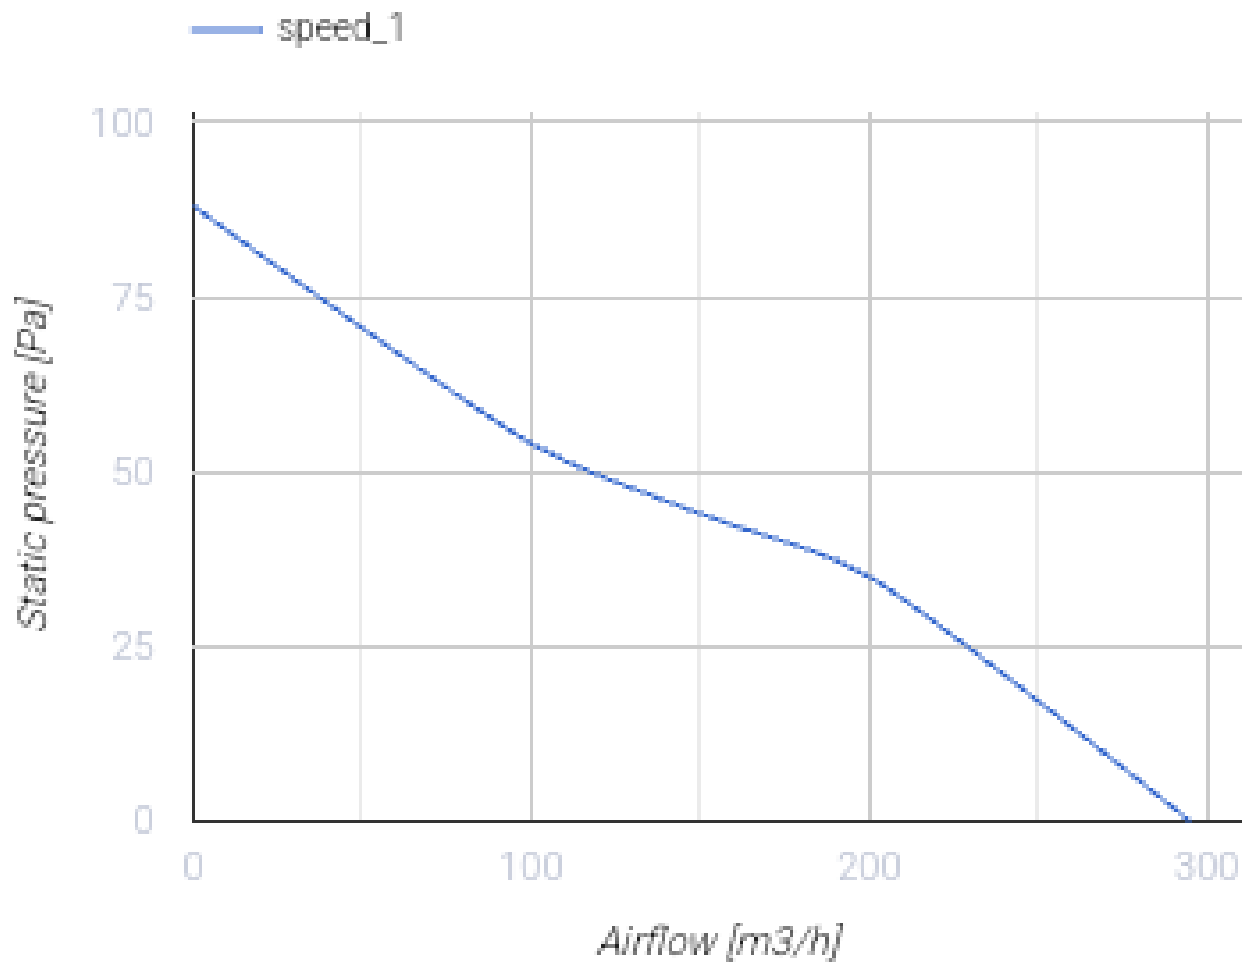

150 MA L

Axial fans with automatic louver shutters for exhaust ventilation

- Maximum airflow: 295
- Sound pressure level LpA at 3 m: 39
- Motor type: AC
- Casing material: Plastic

	Unit of measurement	150 MA L
Connected air duct size	mm	150
Speed	-	1
Minimum supply voltage	V	220
Maximum supply voltage	V	240
Power supply frequency	Hz	50
Rated power	W	26
Unit current	A	0.13
Maximum airflow	m ³ /h	295
Sound pressure level LpA at 3 m	dB(A)	39
Weight	kg	1.02
Ambient air temperature min	°C	1
Ambient air temperature max	°C	40
Ingress protection rating	-	IP24

Dimensions

ØD	B	B1	B2	H	L	L1
150	212	196	150	195	114	33

Accessories

Flanges

Name	Photo	Description
FO 150		The window flange applicable for all VENTS fans except for VKO, VKO1, iFan, Quiet, MAO, CF