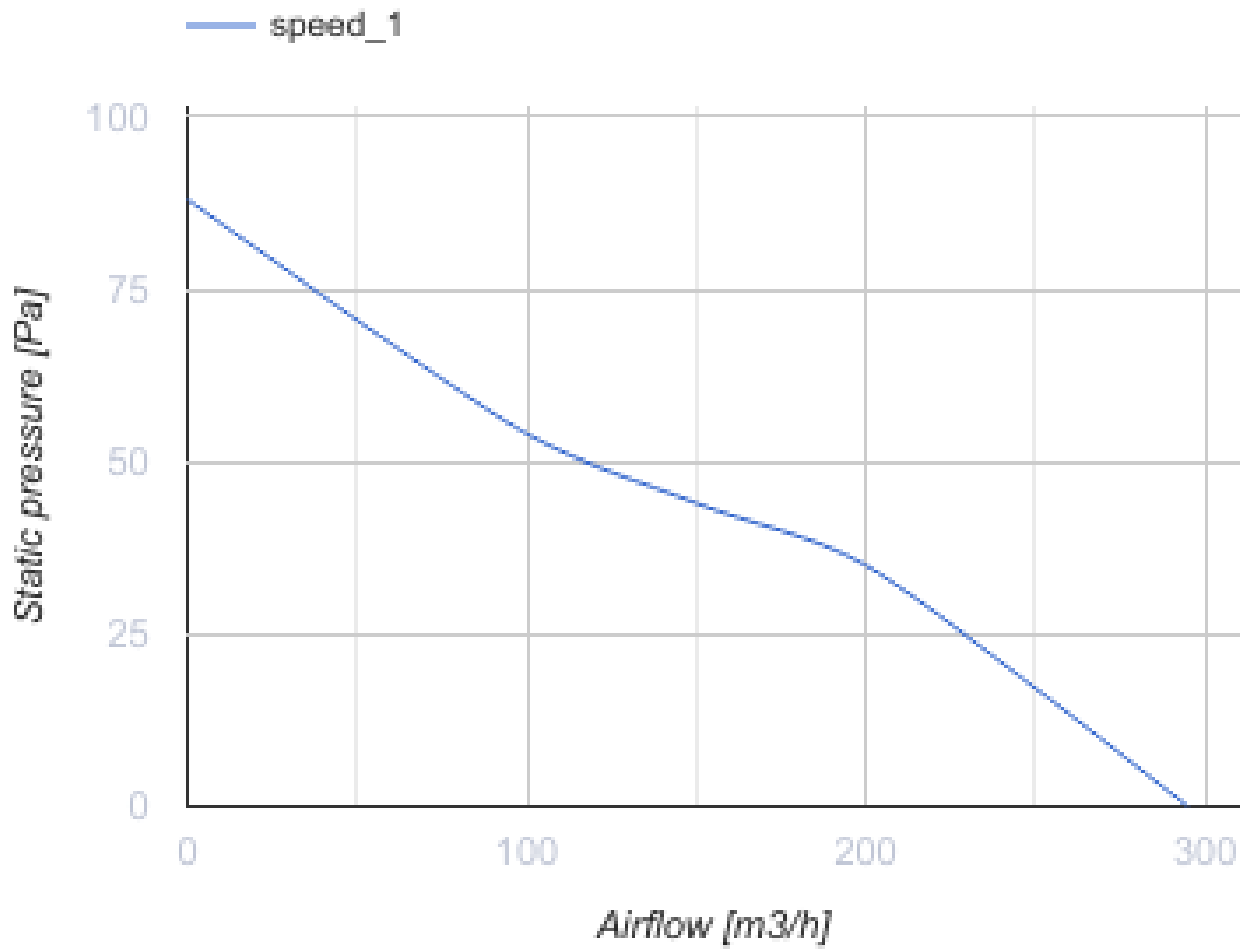

150 MA T

Axial fans with automatic louver shutters for exhaust ventilation

- Maximum airflow: 295
- Sound pressure level LpA at 3 m: 39
- Motor type: AC
- Casing material: Plastic
- Timer: Turn off timer

	Unit of measurement	150 MA T
Connected air duct size	mm	150
Speed	-	1
Minimum supply voltage	V	220
Maximum supply voltage	V	240
Power supply frequency	Hz	50
Rated power	W	26
Unit current	A	0.13
Maximum airflow	m ³ /h	295
Sound pressure level LpA at 3 m	dB(A)	39
Weight	kg	1.02
Ambient air temperature min	°C	1
Ambient air temperature max	°C	40
Ingress protection rating	-	IP24