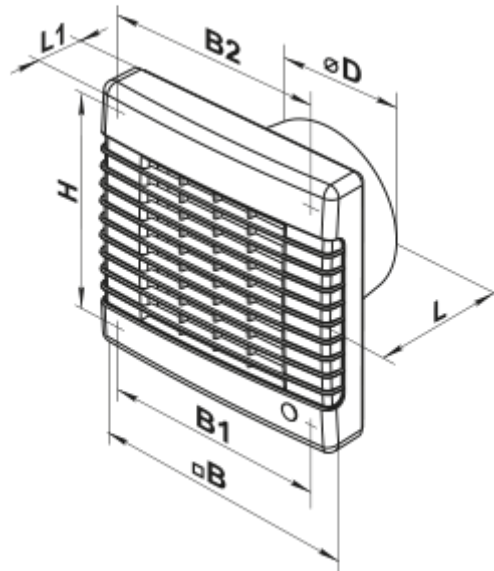

# 150 MA T L

Axial fans with automatic louver shutters for exhaust ventilation

- Maximum airflow: 295
- Sound pressure level LpA at 3 m: 39
- Motor type: AC
- Casing material: Plastic
- Timer: Turn off timer

	Unit of measurement	150 MA T L
Connected air duct size	mm	150
Speed	-	1
Minimum supply voltage	V	220
Maximum supply voltage	V	240
Power supply frequency	Hz	50
Rated power	W	26
Unit current	A	0.13
Maximum airflow	m <sup>3</sup> /h	295
Sound pressure level LpA at 3 m	dB(A)	39
Weight	kg	1.02
Ambient air temperature min	°C	1
Ambient air temperature max	°C	40
Ingress protection rating	-	IP24

## Dimensions

ØD	B	B1	B2	H	L	L1
150	212	196	150	195	114	33