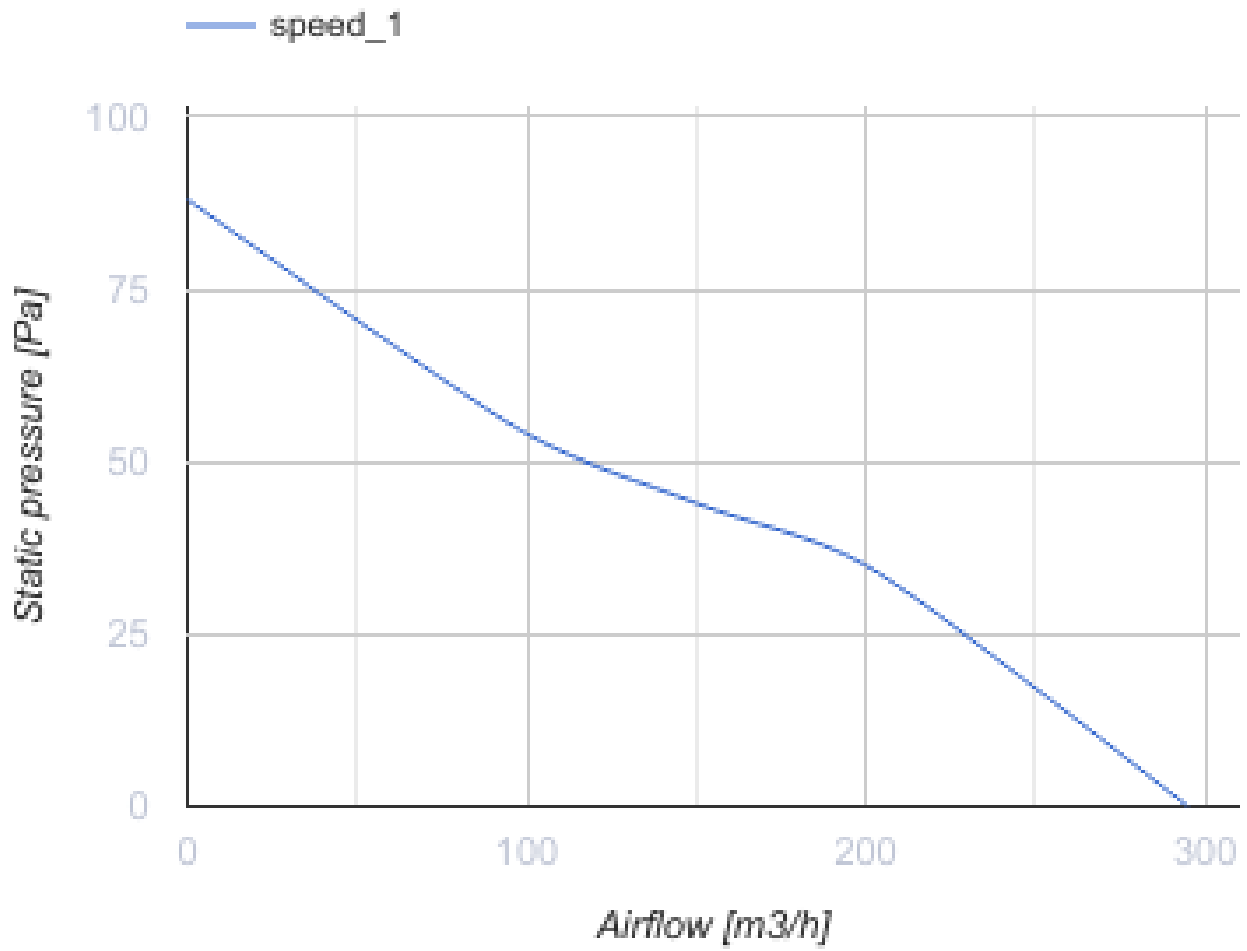

150 MA T L

Axial fans with automatic louver shutters for exhaust ventilation

- Maximum airflow: 295
- Sound pressure level LpA at 3 m: 39
- Motor type: AC
- Casing material: Plastic
- Timer: Turn off timer

	Unit of measurement	150 MA T L
Connected air duct size	mm	150
Speed	-	1
Minimum supply voltage	V	220
Maximum supply voltage	V	240
Power supply frequency	Hz	50
Rated power	W	26
Unit current	A	0.13
Maximum airflow	m ³ /h	295
Sound pressure level LpA at 3 m	dB(A)	39
Weight	kg	1.02
Ambient air temperature min	°C	1
Ambient air temperature max	°C	40
Ingress protection rating	-	IP24