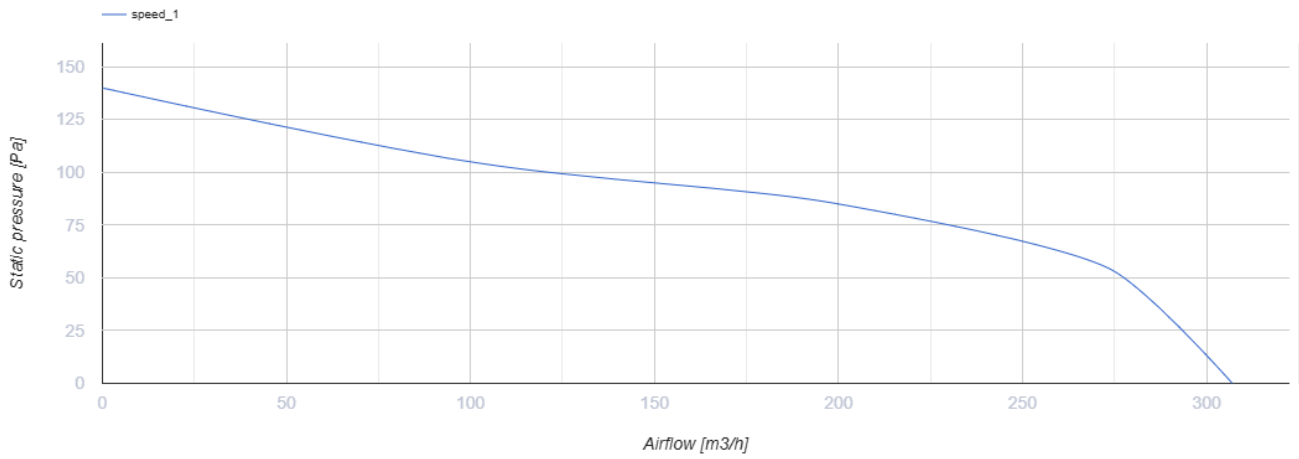

150 MA T press

Axial fans with automatic louver shutters for exhaust ventilation

- Maximum airflow: 307
- Sound pressure level LpA at 3 m: 41
- Motor type: AC
- Casing material: Polypropylene/Thermoplastic elastomer
- Timer: Turn off timer

	Unit of measurement	150 MA T press
Connected air duct size	mm	150
Speed	-	1
Minimum supply voltage	V	220
Maximum supply voltage	V	240
Power supply frequency	Hz	50
Rated power	W	32
Unit current	A	0.14
Maximum airflow	m ³ /h	307
Sound pressure level LpA at 3 m	dB(A)	41
Weight	kg	0.99
Ambient air temperature min	°C	1
Ambient air temperature max	°C	40
Ingress protection rating	-	IP24