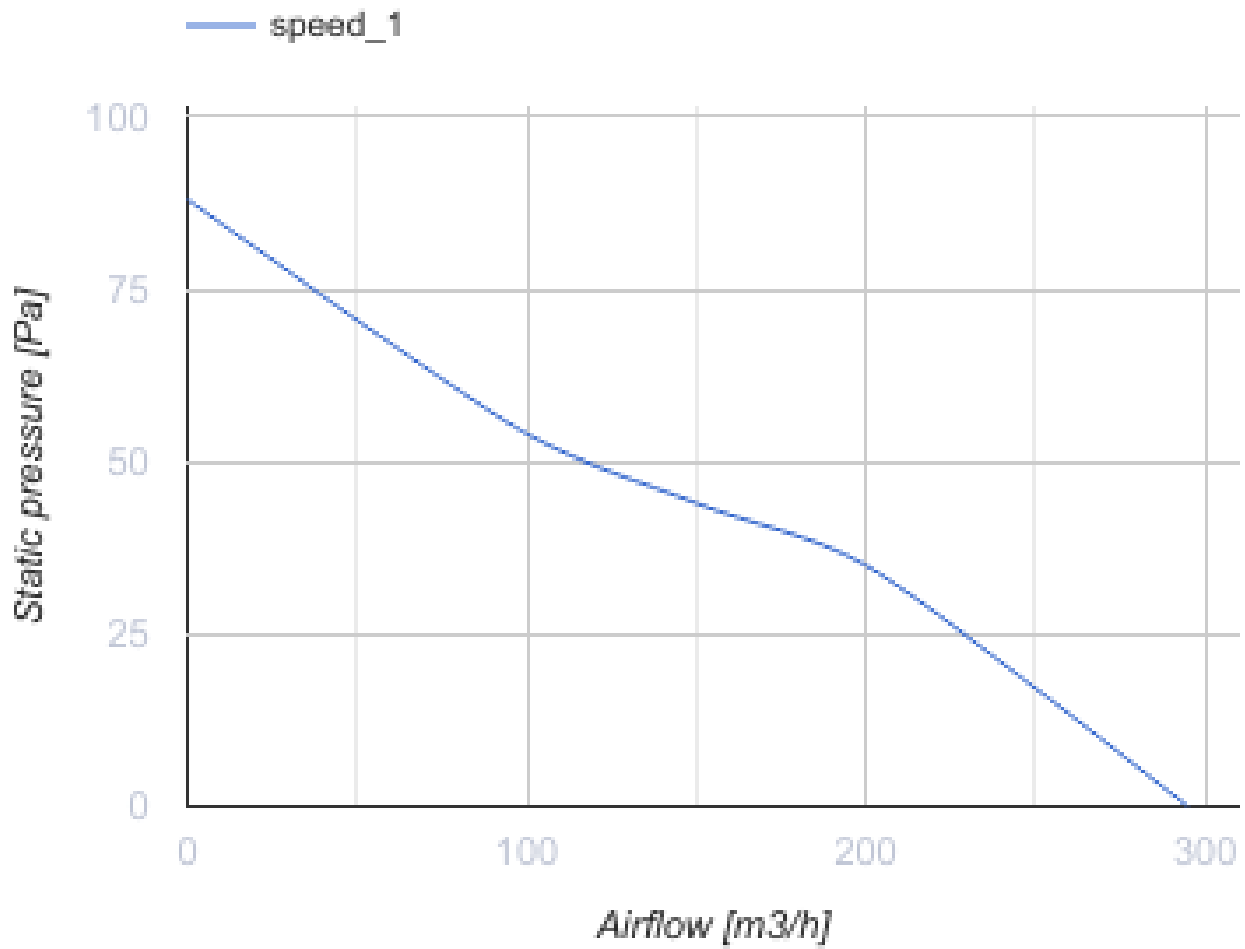

# 150 MA TP

Axial fans with automatic louver shutters for exhaust ventilation

- Maximum airflow: 295
- Sound pressure level LpA at 3 m: 39
- Motor type: AC
- Casing material: Polypropylene/Thermoplastic elastomer
- Motion sensor
- Timer: Turn off timer

	Unit of measurement	150 MA TP
Connected air duct size	mm	150
Speed	-	1
Minimum supply voltage	V	220
Maximum supply voltage	V	240
Power supply frequency	Hz	50
Rated power	W	26
Unit current	A	0.13
Maximum airflow	m <sup>3</sup> /h	295
Sound pressure level LpA at 3 m	dB(A)	39
Weight	kg	1.02
Ambient air temperature min	°C	1
Ambient air temperature max	°C	40
Ingress protection rating	-	IP24

### Dimensions

ØD	B	B1	B2	H	L	L1
150	212	196	150	195	114	33