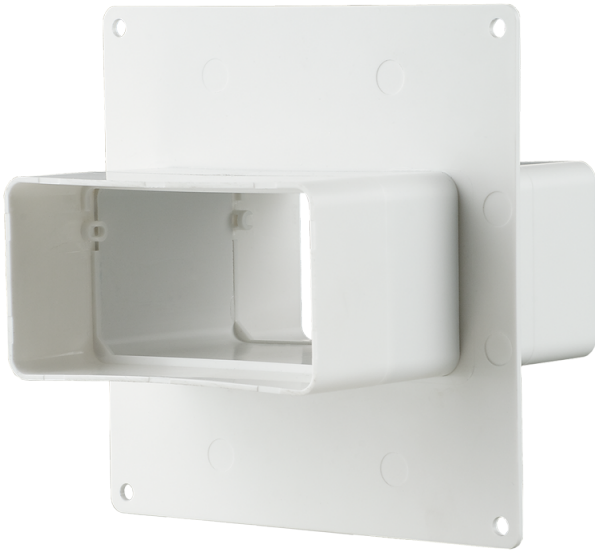

555

Connection of single size flat air ducts. Decoration of mounting opening and connections to wall

- Casing material: Plastic

	Unit of measurement	555
--	----------------------------	------------

Dimensions