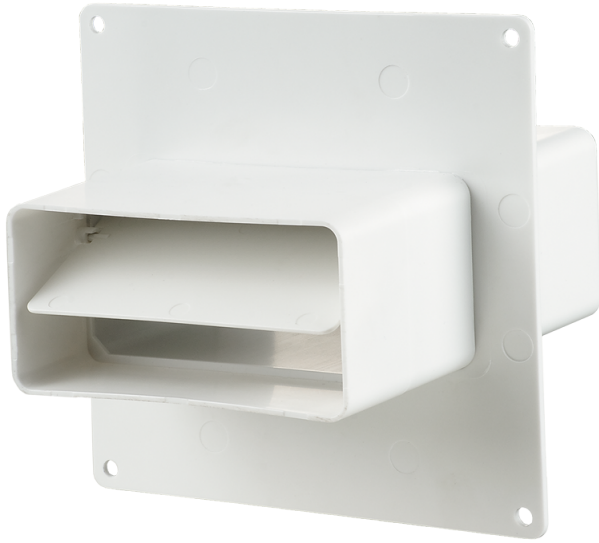

5551

Connection of single size flat air ducts. Decoration of mounting opening and connections to wall.

- Casing material: Plastic

	Unit of measurement	5551
--	----------------------------	-------------

Dimensions