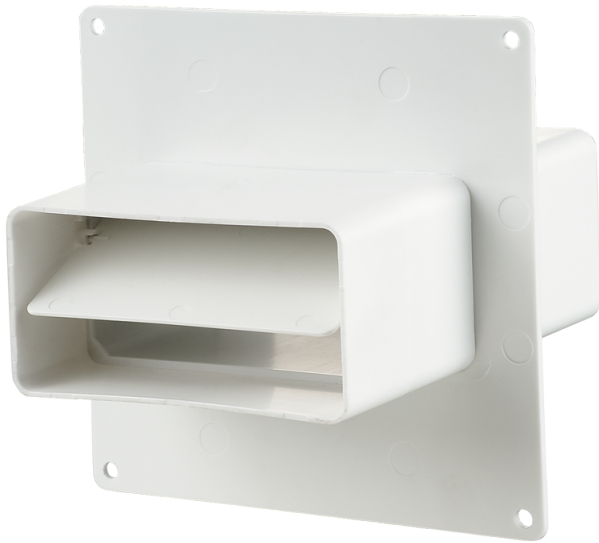

5551

Connection of single size flat air ducts. Decoration of mounting opening and connections to wall.

- Casing material: Plastic

	Unit of measurement	5551
--	----------------------------	-------------

Dimensions