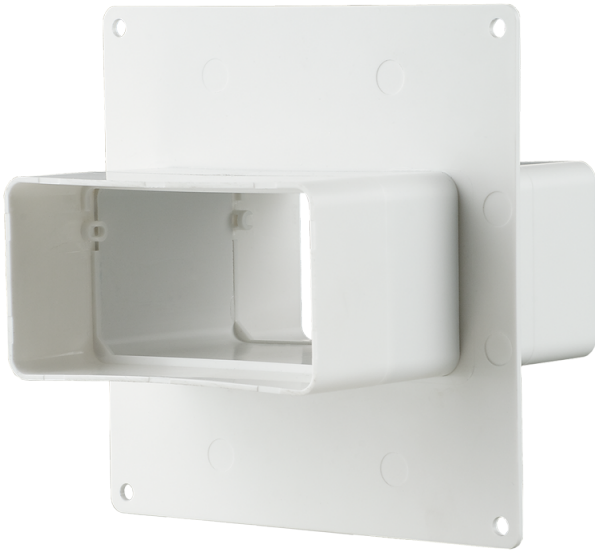

757

Connection of single size flat air ducts. Decoration of mounting opening and connections to wall

- Casing material: Plastic

	Unit of measurement	757
--	----------------------------	------------

Dimensions