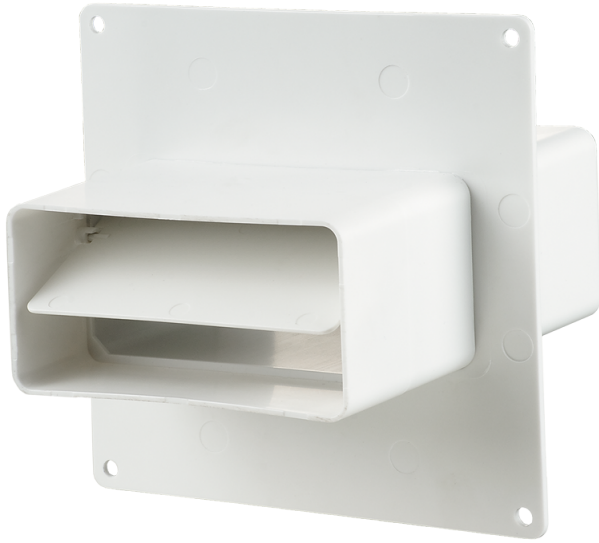

# 7571

Connection of single size flat air ducts. Decoration of mounting opening and connections to wall.

- Casing material: Plastic

	<b>Unit of measurement</b>	<b>7571</b>
--	----------------------------	-------------

## Dimensions

a	b	c	A	B	C	D	L
120	60	2	141	154	154	141	131