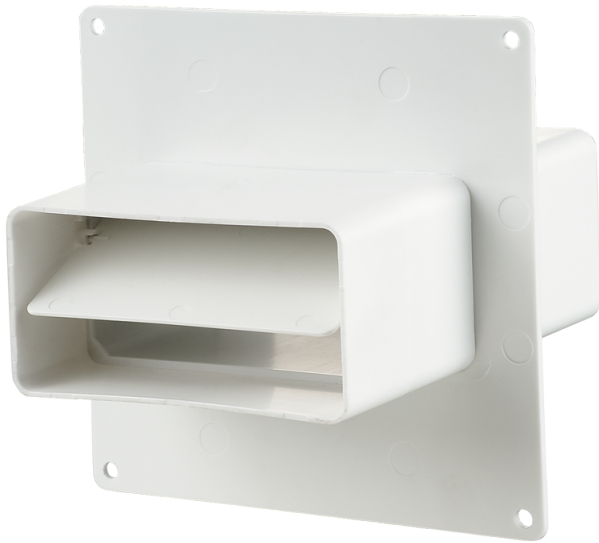

# 7571

Connection of single size flat air ducts. Decoration of mounting opening and connections to wall.

- Casing material: Plastic

	<b>Unit of measurement</b>	<b>7571</b>
--	----------------------------	-------------

## Dimensions

a	b	c	A	B	C	D	L
120	60	2	141	154	154	141	131