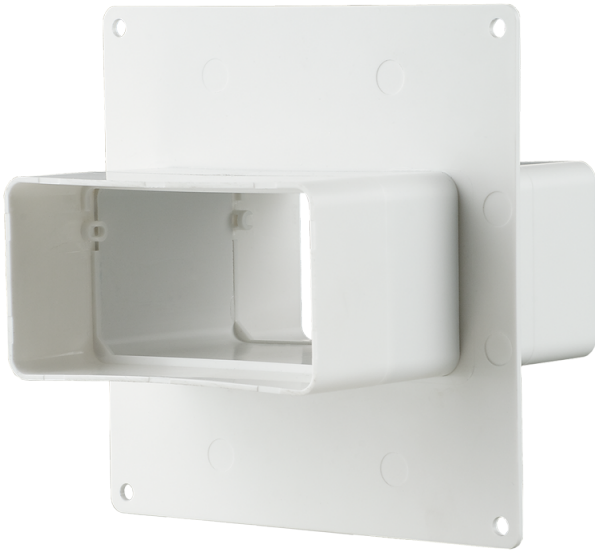

# 858

Connection of single size flat air ducts. Decoration of mounting opening and connections to wall

- Casing material: Plastic

	<b>Unit of measurement</b>	<b>858</b>
--	----------------------------	------------

## Dimensions

a	b	c	A	B	C	D	L
204	60	3	229	154	242	141	186