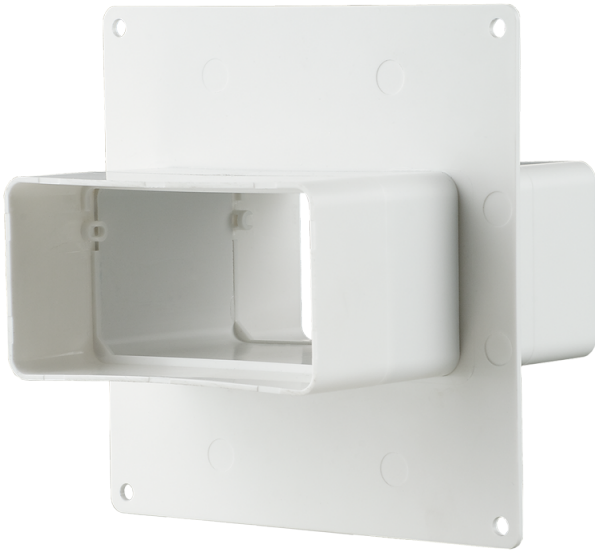

858

Connection of single size flat air ducts. Decoration of mounting opening and connections to wall

- Casing material: Plastic

	Unit of measurement	858
--	----------------------------	------------

Dimensions