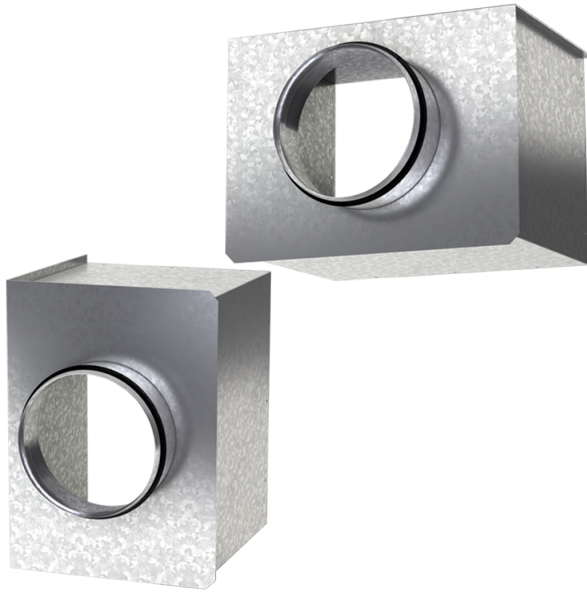

Ab DP 300x300/150

For connection of the square ceiling diffusers DP to round air ducts

- Casing material: Galvanized steel

	Unit of measurement	Ab DP 300x300/150
Connected air duct size	mm	150
Weight	kg	1.3

Dimensions

l	h	ØD	K
188.6	188.6	150	253.6