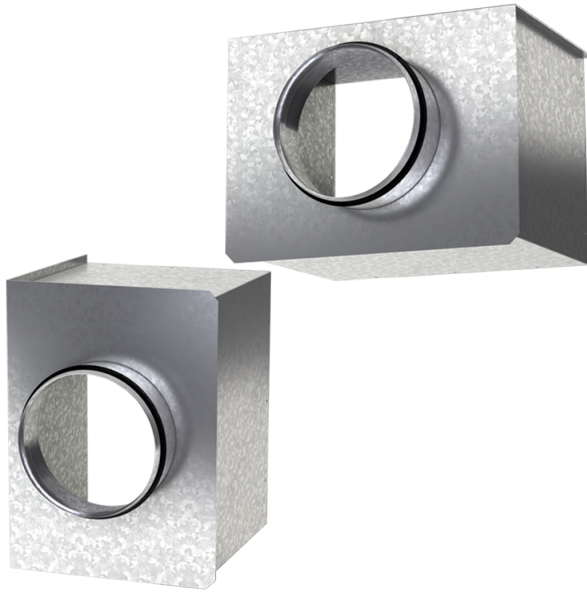

# Ab DP 460x460/100

For connection of the square ceiling diffusers DP to round air ducts

- Casing material: Galvanized steel

	Unit of measurement	Ab DP 460x460/100
Connected air duct size	mm	100
Weight	kg	2.28

## Dimensions

l	h	ØD	K
348.6	348.6	100	413.6