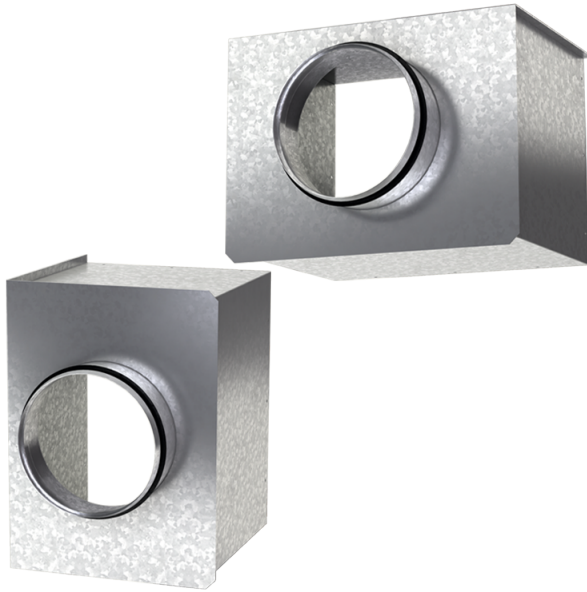

Ab DP 620x620/250

For connection of the square ceiling diffusers DP to round air ducts

- Casing material: Galvanized steel

	Unit of measurement	Ab DP 620x620/250
Connected air duct size	mm	250
Weight	kg	6.75

Dimensions

l	h	ØD	K
508.6	508.6	250	573.6