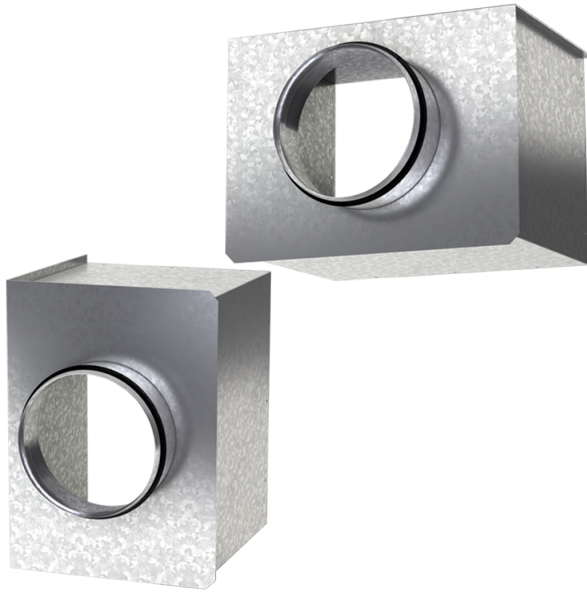

Ab DP 695x695/315

For connection of the square ceiling diffusers DP to round air ducts

- Casing material: Galvanized steel

	Unit of measurement	Ab DP 695x695/315
Connected air duct size	mm	315
Weight	kg	8.04

Dimensions

l	h	ØD	K
583.6	583.6	315	648.6