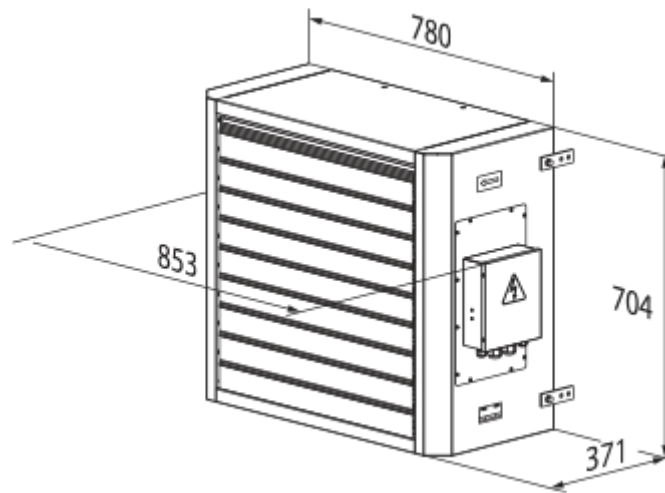

AOE 18

Air heating units with electric heaters for air heating of various premises

- Maximum airflow: 4000
- Sound pressure level LpA at 3 m: 61
- Motor type: AC
- Casing material: Coated steel

	Unit of measurement	AOE 18
Phases	-	3
Minimum supply voltage	V	400
Maximum supply voltage	V	400
Power supply frequency	Hz	50
Rated power	W	253
Unit current	A	1.1
Maximum airflow	m ³ /h	4000
Sound pressure level LpA at 3 m	dB(A)	61
Weight	kg	48
Ingress protection rating	-	IP21

Dimensions

Accessories

Temperature regulators

Name	Photo	Description
TST-1-300		Temperature regulator
TSTD-1-300		Temperature regulator
RTS-1-400		Temperature regulator
RTSD-1-400		Temperature regulator

Other accessories