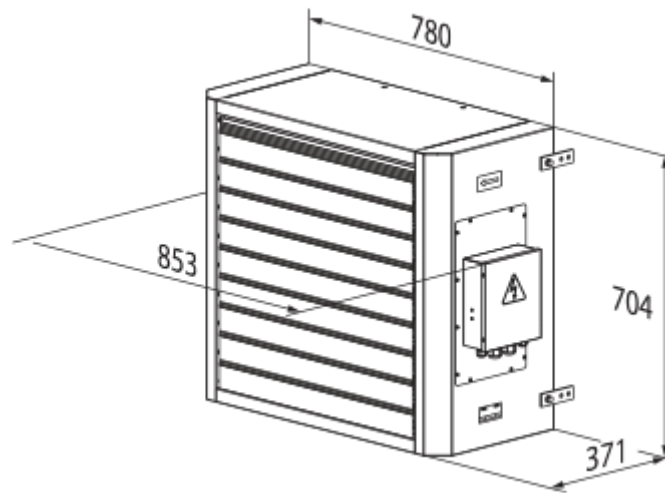

AOE 24

Air heating units with electric heaters for air heating of various premises

- Maximum airflow: 4000
- Sound pressure level LpA at 3 m: 61
- Motor type: AC
- Casing material: Coated steel

	Unit of measurement	AOE 24
Phases	-	3
Minimum supply voltage	V	400
Maximum supply voltage	V	400
Power supply frequency	Hz	50
Rated power	W	253
Unit current	A	1.1
Maximum airflow	m ³ /h	4000
Sound pressure level LpA at 3 m	dB(A)	61
Weight	kg	48
Ingress protection rating	-	IP21

Dimensions

Accessories

Temperature regulators

Name	Photo	Description
TST-1-300		Temperature regulator
TSTD-1-300		Temperature regulator
RTS-1-400		Temperature regulator
RTSD-1-400		Temperature regulator

Other accessories