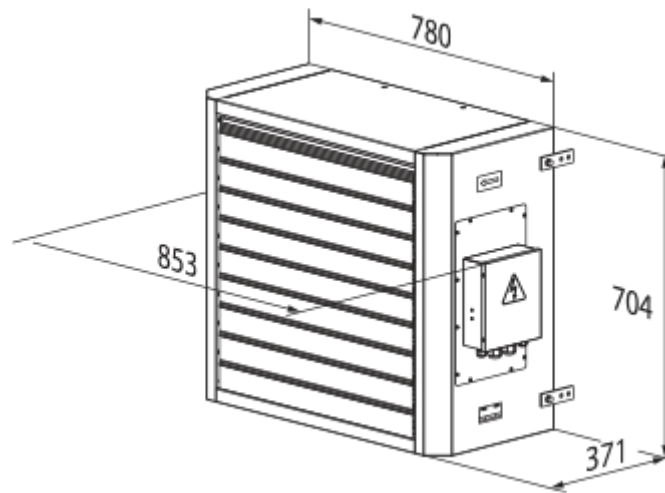

# AOE 24

Air heating units with electric heaters for air heating of various premises

- Maximum airflow: 4000
- Sound pressure level LpA at 3 m: 61
- Motor type: AC
- Casing material: Coated steel

	Unit of measurement	AOE 24
Phases	-	3
Minimum supply voltage	V	400
Maximum supply voltage	V	400
Power supply frequency	Hz	50
Rated power	W	253
Unit current	A	1.1
Maximum airflow	m <sup>3</sup> /h	4000
Sound pressure level LpA at 3 m	dB(A)	61
Weight	kg	48
Ingress protection rating	-	IP21

## Dimensions