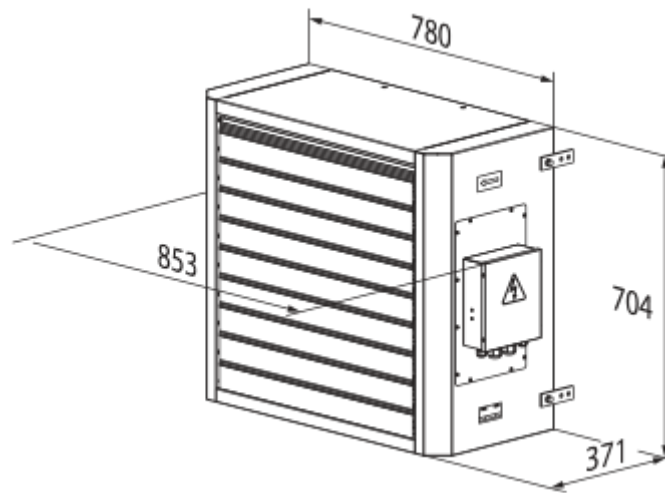

## AOE 30

Air heating units with electric heaters for air heating of various premises

- Maximum airflow: 4000
- Sound pressure level LpA at 3 m: 61
- Motor type: AC
- Casing material: Coated steel

	Unit of measurement	AOE 30
Phases	-	3
Minimum supply voltage	V	400
Maximum supply voltage	V	400
Power supply frequency	Hz	50
Rated power	W	253
Unit current	A	1.1
Maximum airflow	m <sup>3</sup> /h	4000
Sound pressure level LpA at 3 m	dB(A)	61
Weight	kg	48
Ingress protection rating	-	IP21

### Dimensions