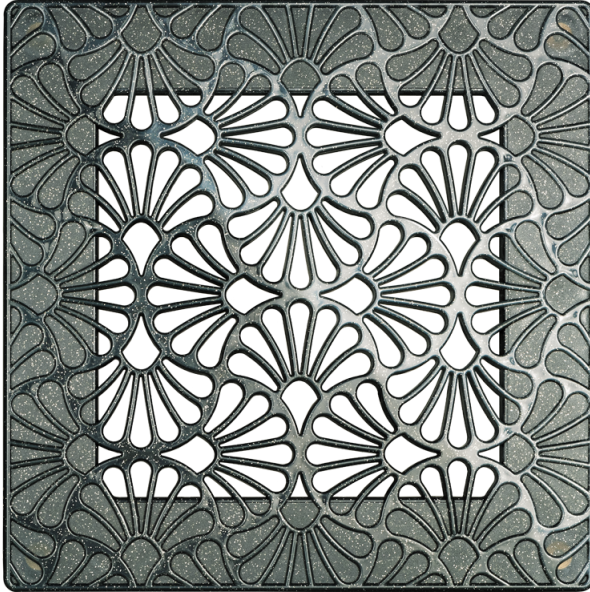

Art-Deco Flora 200x200 Grey Shine

Design decorative ventilation grilles

- Casing material: ABS Plastic

	Unit of measurement	Art-Deco Flora 200x200 Grey Shine
--	----------------------------	------------------------------------------

Dimensions