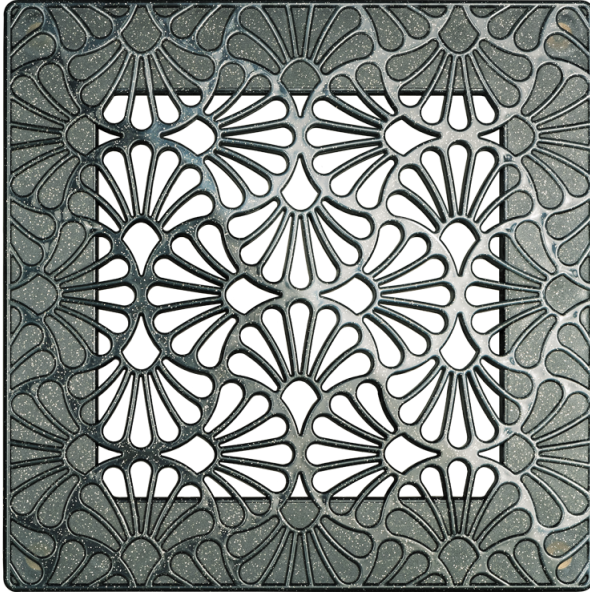

Art-Deco Flora 200x200 Grey Shine

Design decorative ventilation grilles

- Casing material: ABS Plastic

	Unit of measurement	Art-Deco Flora 200x200 Grey Shine
--	----------------------------	--

Dimensions