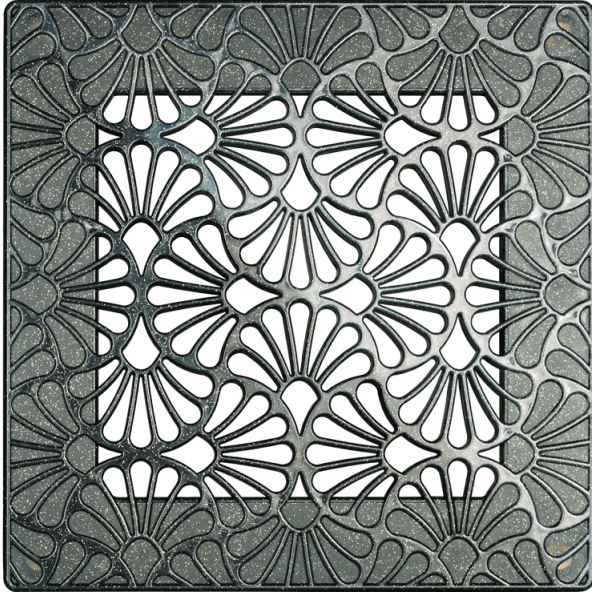

Art-Deco Flora 200x200 Grey Shine

Design decorative ventilation grilles

- Casing material: ABS Plastic

	Unit of measurement	Art-Deco Flora 200x200 Grey Shine
--	----------------------------	--

Dimensions