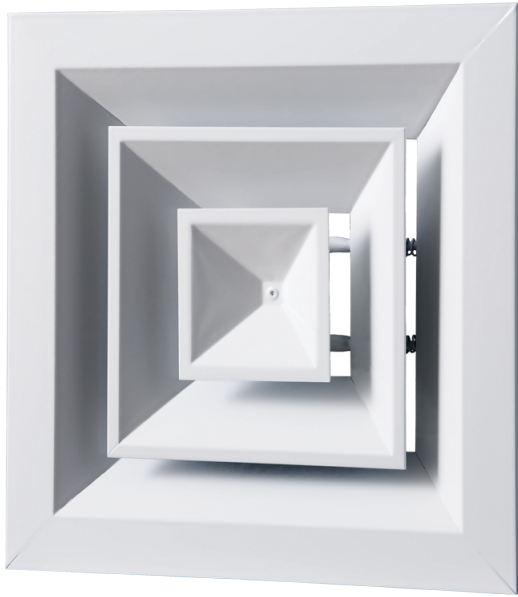

# DP 462x462

Ceiling diffuser with fixed vanes

- Casing material: Aluminium

	<b>Unit of measurement</b>	<b>DP 462x462</b>
--	----------------------------	-------------------

## Dimensions

L	H	l	h
462	462	349	349