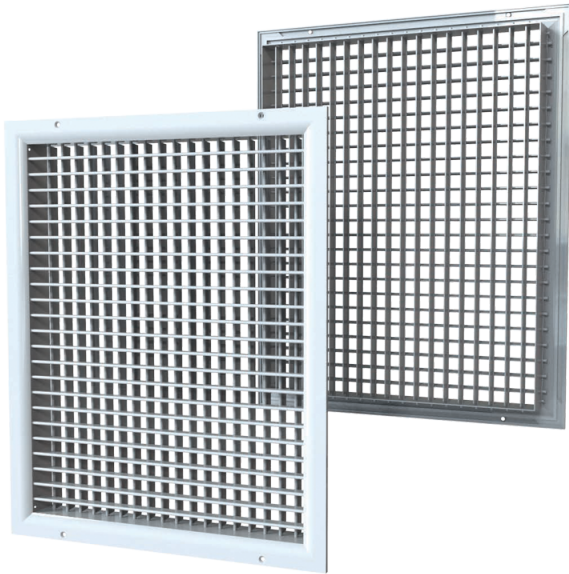

DR 1000x400

Double-row ventilation grille with adjustable louvres

- Casing material: Aluminium

	Unit of measurement	DR 1000x400
--	----------------------------	--------------------

Dimensions

L	H
1000	400