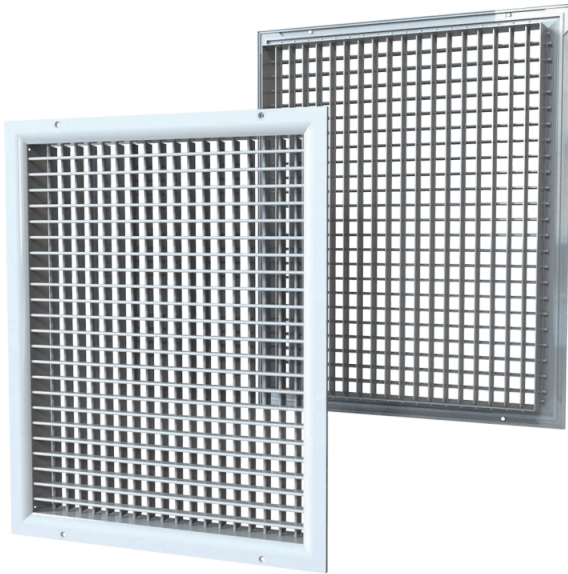

DR 300x250

Double-row ventilation grille with adjustable louvres

- Casing material: Aluminium

	Unit of measurement	DR 300x250
--	----------------------------	-------------------

Dimensions

L	H
300	250